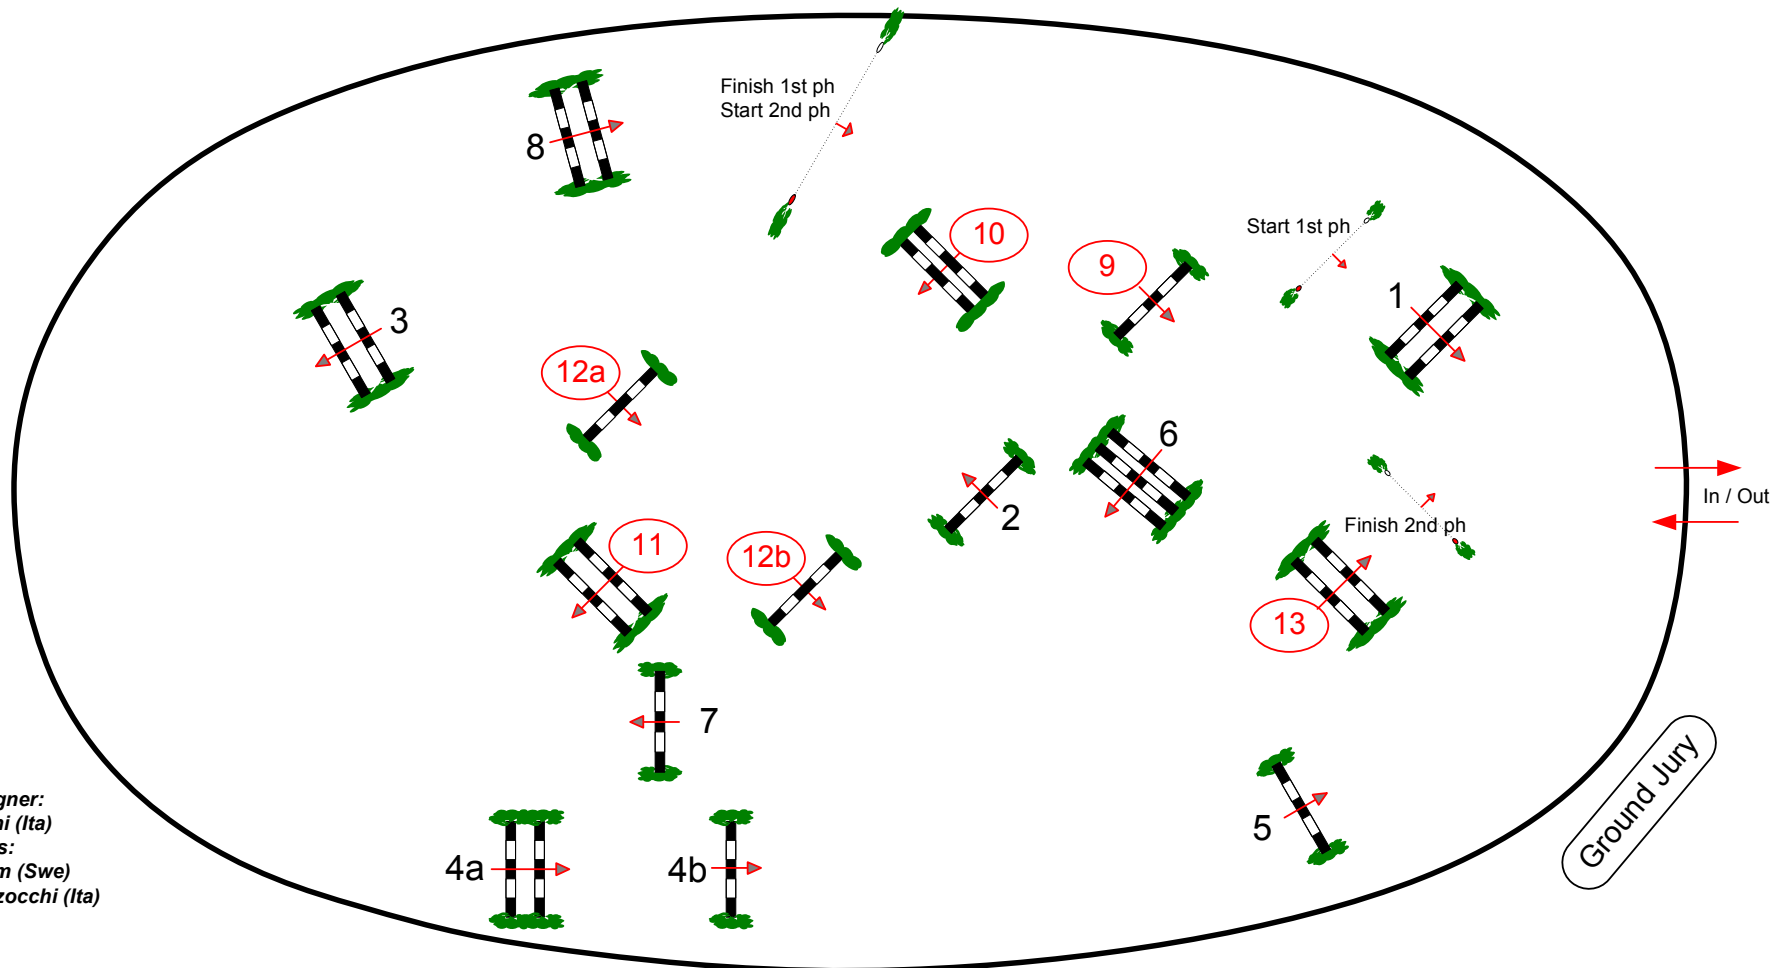

Göteborg Horse Show 2012

Class No.: 2

International Competition

Competition in two Phases

Thursday 23 feb 2012

Start: 14:14

Table: A
National RG:
FEI RG / Art. 274.5.3
Height: 1,40 m

Speed: 350 m/min
Length: 310 m
Time allowed: 54 sec
Time limit: 108 sec

Obstacles: 11
Efforts: 13

2nd Phase: 9-10-11-12a 12b-13
Length: 200 m
Time allowed: 35 sec
Time limit: 70 sec

Course Designer:
Uliano Vezzani (Ita)
Assistants:
Peter Lundstrom (Swe)
Pier Francesc Bazzocchi (Ita)