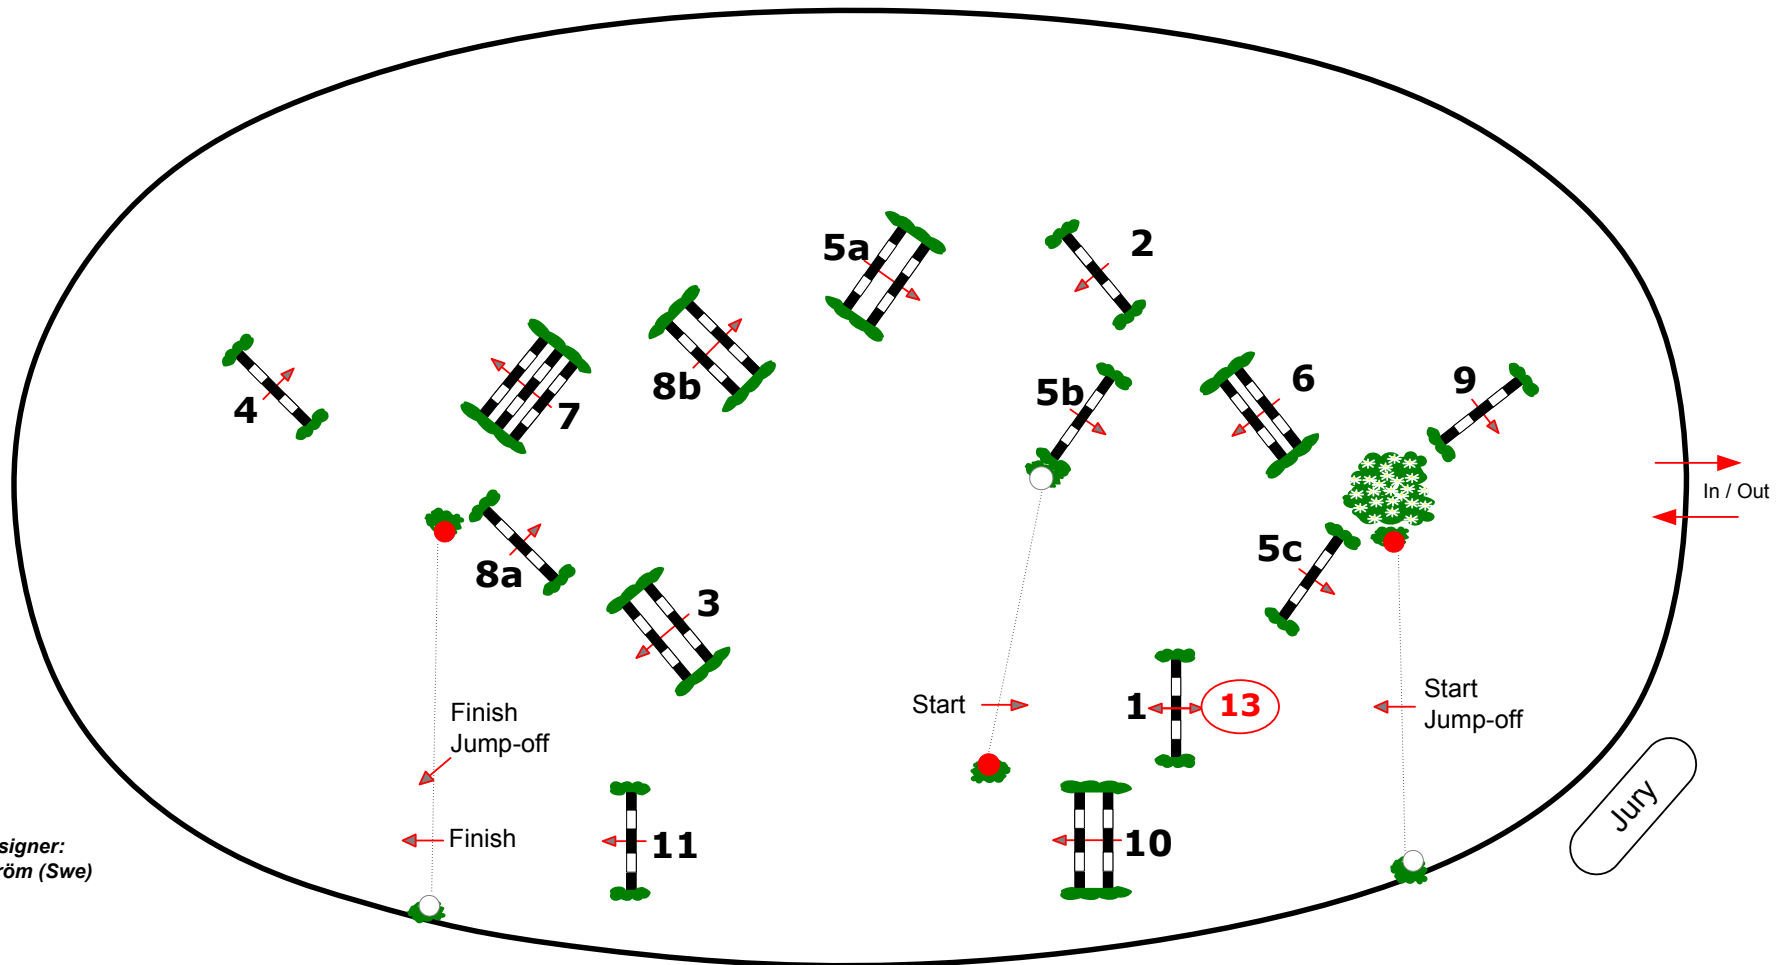

Göteborg Horse Show 2012

Class No.: N2

Competition with one jump-off

Thursday 23 Feb

Start: 18:00

Table: A
National RG: A:1a
Height: 1,35 m

Speed: 350 m/min
Length: 430 m
Time allowed: 74 sec
Time limit: 148 sec

Obstacles: 11
Efforts: 14

Jump-off: 13-7-8b-9-10-5b-5c-3
Length: 260 m
Time allowed: 45 sec
Time limit: 90 sec

Course designer:
Peter Lundström (Swe)