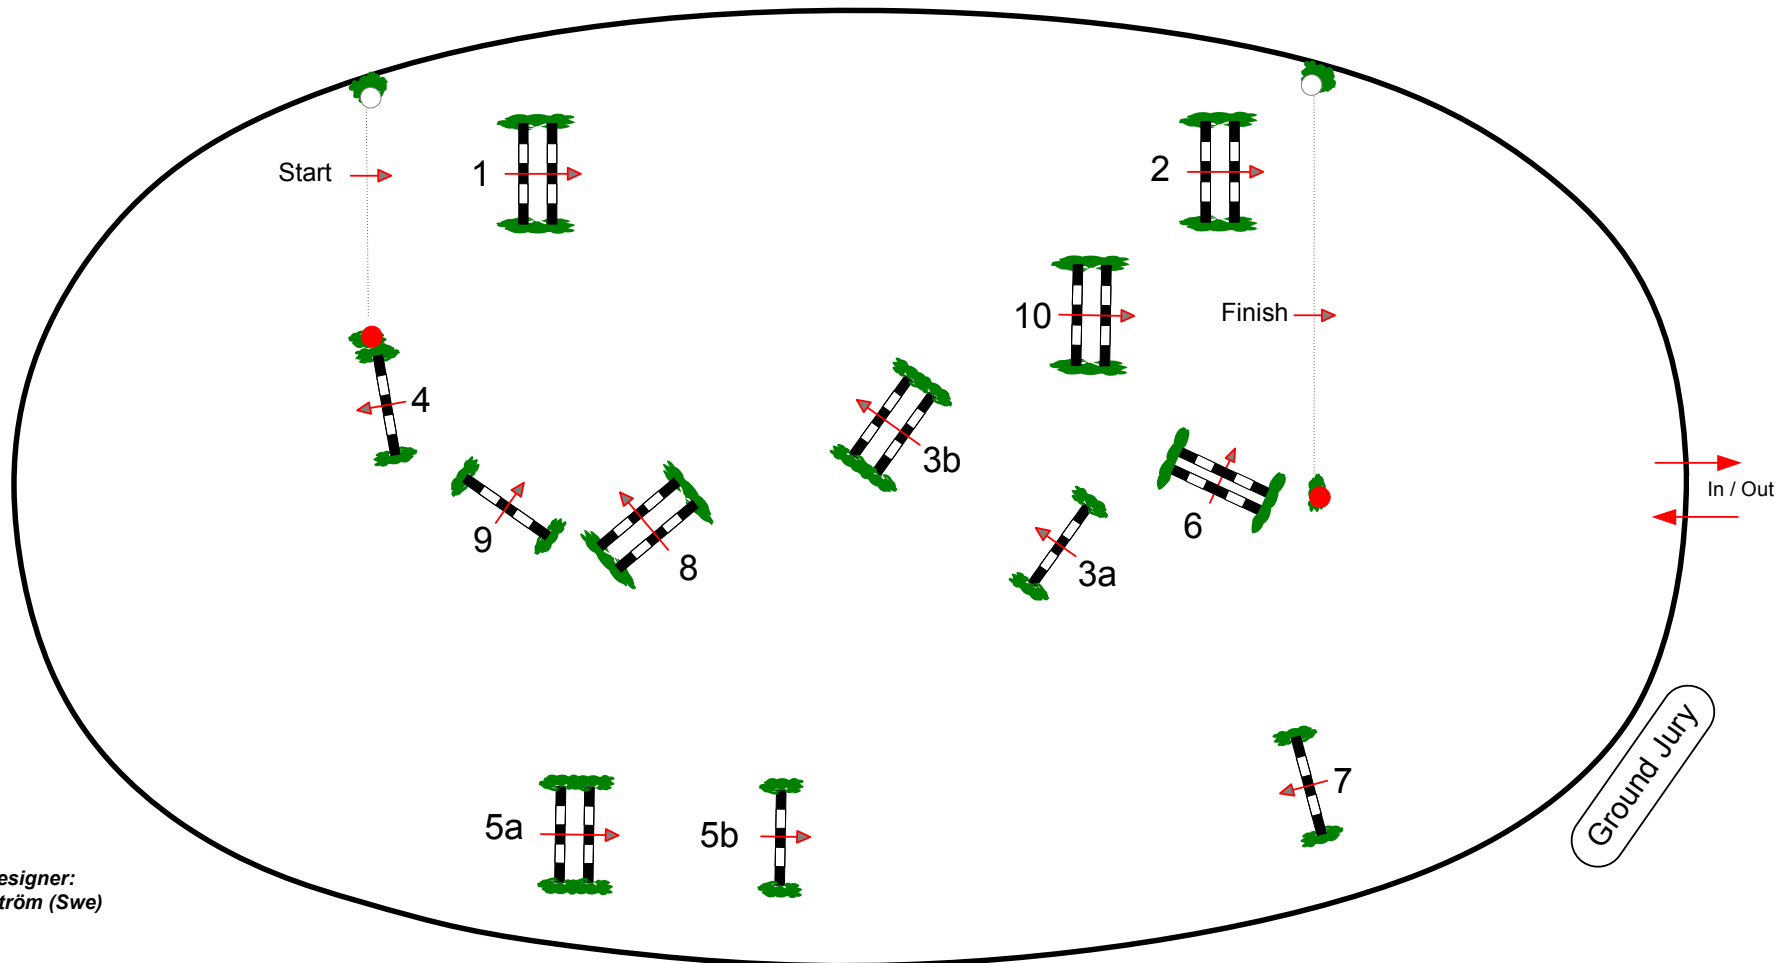

Göteborg Horse Show 2012

Class No.: N3

GHS Young Rider Cup

Competition against the clock

Saturday 25 Feb.

Start: 10:00

Table: A
FEI RG / Art. 238.2.1
National RG: A:0
Height: 1,40 m

Speed: 350 m/min
Length: 360 m
Time allowed: 62 sec
Time limit: 124 sec

Obstacles: 10
Efforts: 12

Course designer:
Peter Lundström (Swe)