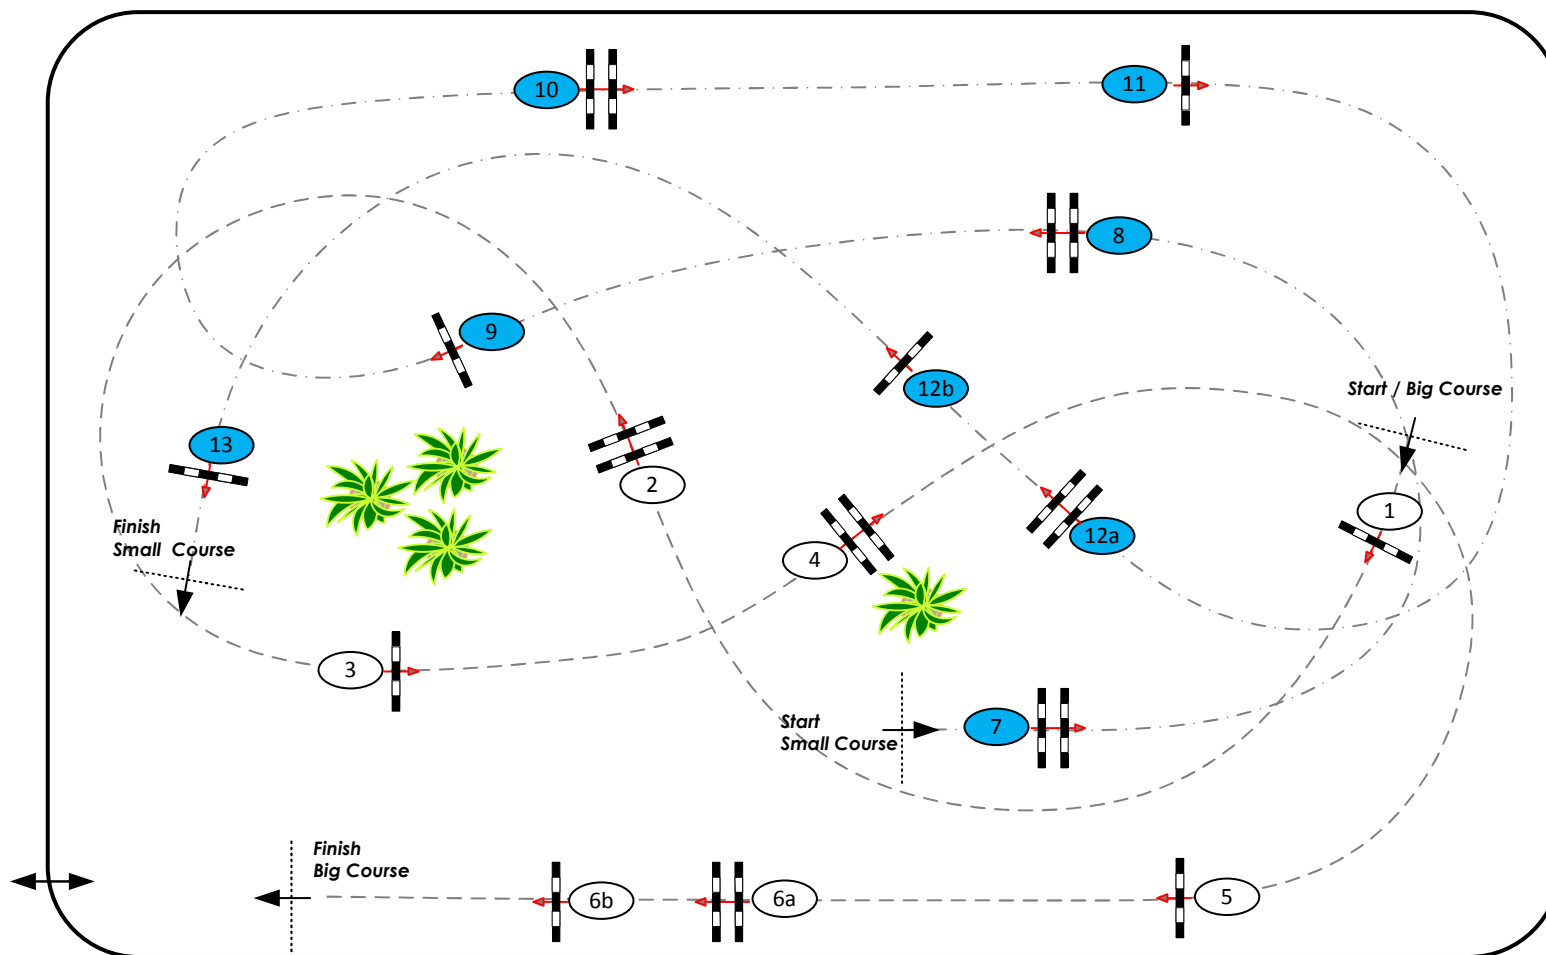

Class No. 0

Team Competition

Competition over two different courses

Donnerstag, 13. September 2012 Start: 18:30

Table: A

FEI RG / Art.  
Height: 1.00 & 1.30-1.35 m

Speed: 350 m/min

Length: 0 m  
Time allowed: 0 sec  
Time limit: 0 sec

Obstacles: 6  
Efforts: 7  
Penalty sec

2nd Course:  
**7-8-9-10-11-12ab-13**

Length: 300 m  
Time allowed: 52 sec  
Time limit: 104 sec

**Course Designer:**

Rolf Lüdi / Gérard Lachat SUI

Arena: 80 x 50 m