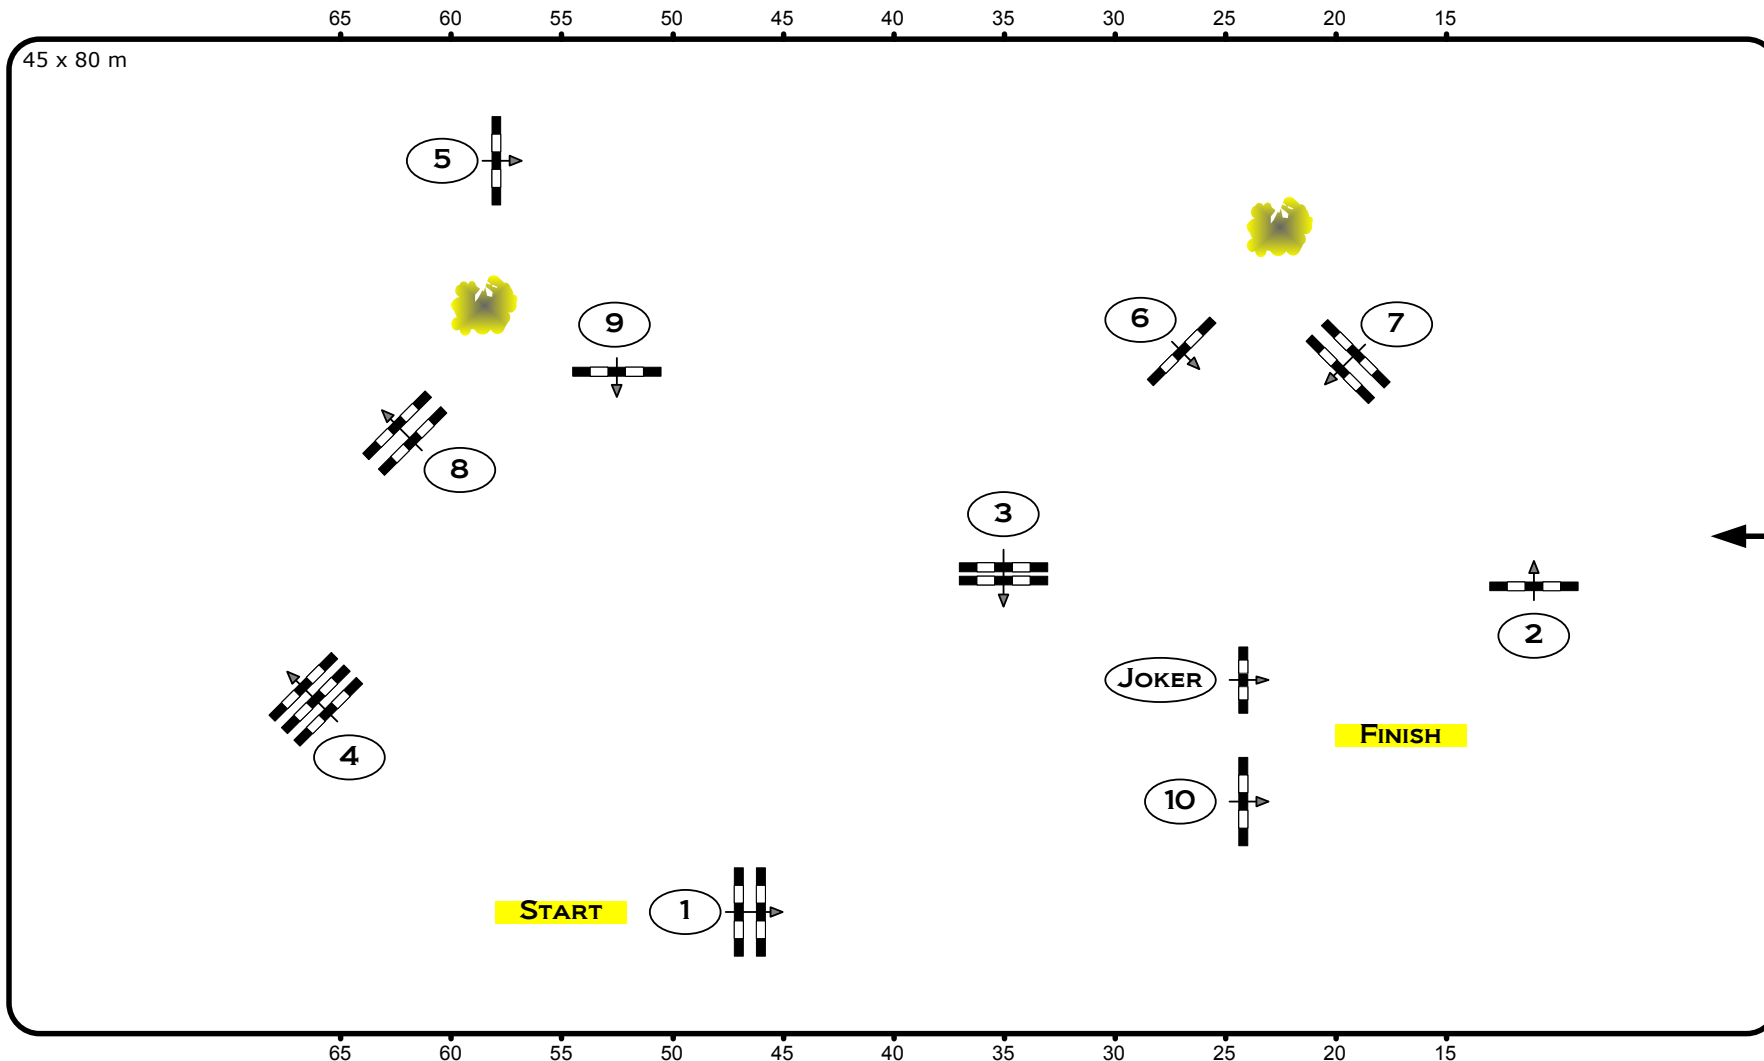

Made by

CSI5*-W / CSI2* Lyon 2012

Class No.: 4 **CSI2* REGION RHONE-ALPES** **Accumulator Competition**

Table: A
National RG:
FEI RG / Art. 269.5
Height: 1,35 m

Speed: 350 m/min
Length: 390 m
Time allowed: 67 sec
Time limit: 134 sec

Obstacles: 10
Efforts: 10
Penalty sec:
Closed combination:

www.caro-parcours.de