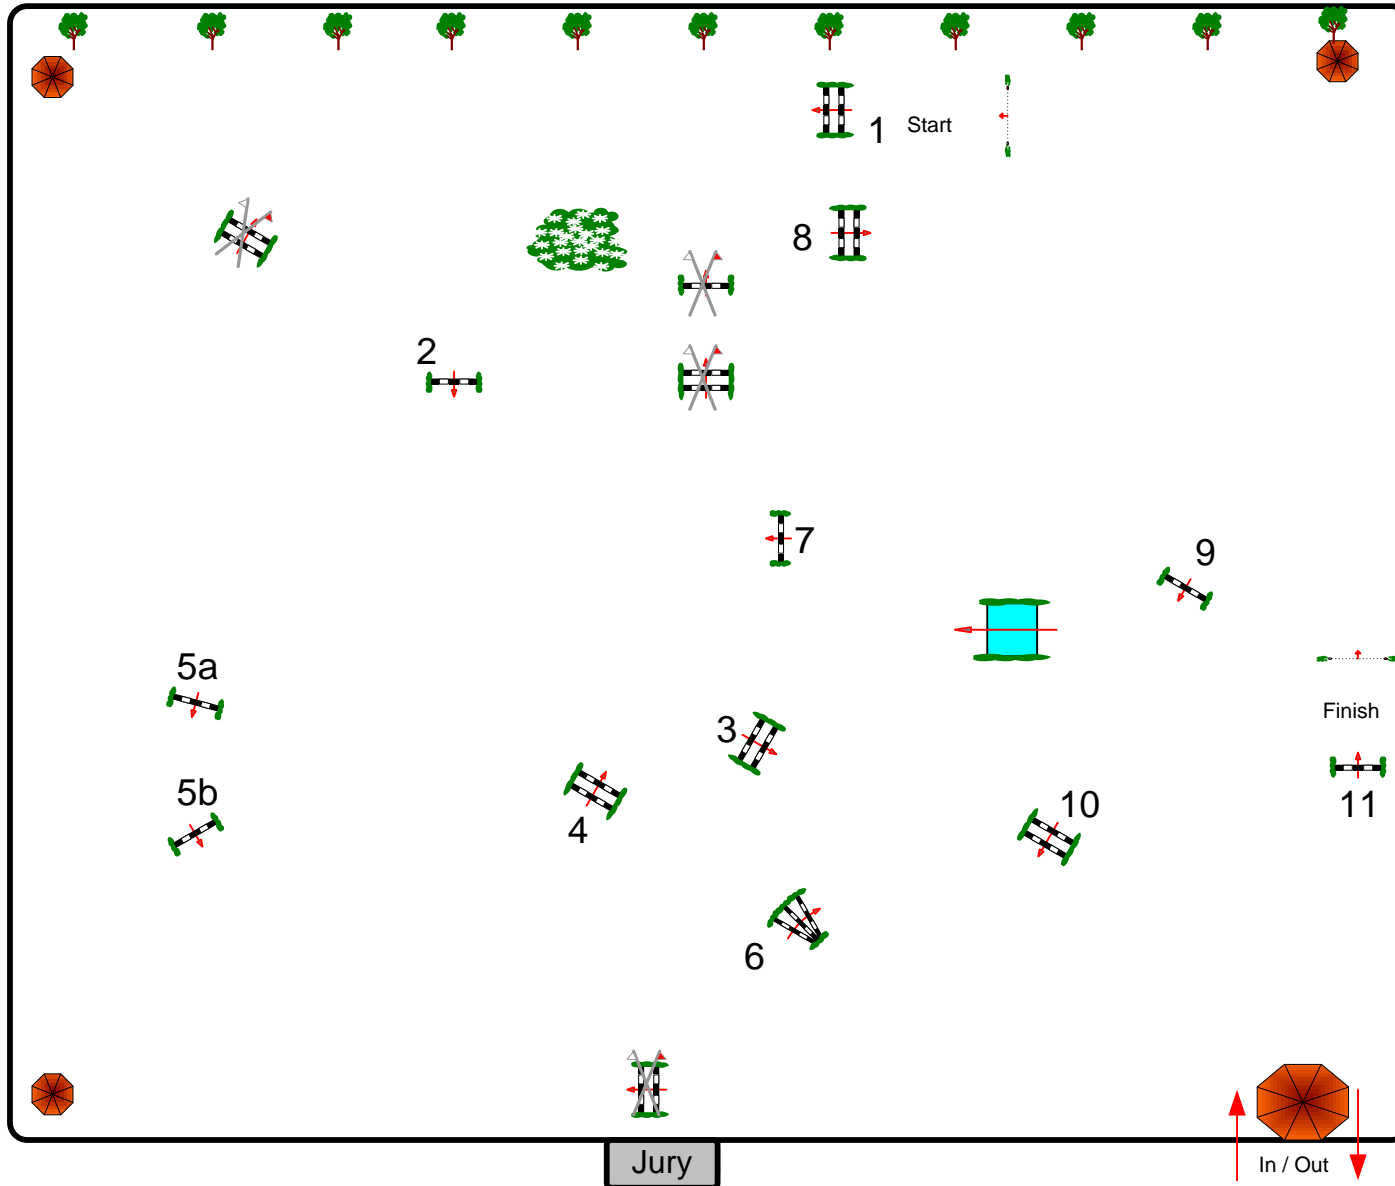

CSI*** Millstreet 2012

Class No.: 4

Speed Tour

Competition against the clock

10 August 2012

Start: 15:00

Table: C
 National RG:
 FEI RG / Art. 239
 Height: 1,40 m

Speed: 350 m/min

Length: 0 m
 Time allowed: 0 sec
 Time limit: 0 sec

Obstacles: 11
 Efforts: 12
 Penalty sec: 4
 Closed combination:

1st Jump-off:

Length: 0 m
 Time allowed: 0 sec
 Time limit: 0 sec

2nd Jump-off:

Length: 0 m
 Time allowed: 0 sec
 Time limit: 0 sec