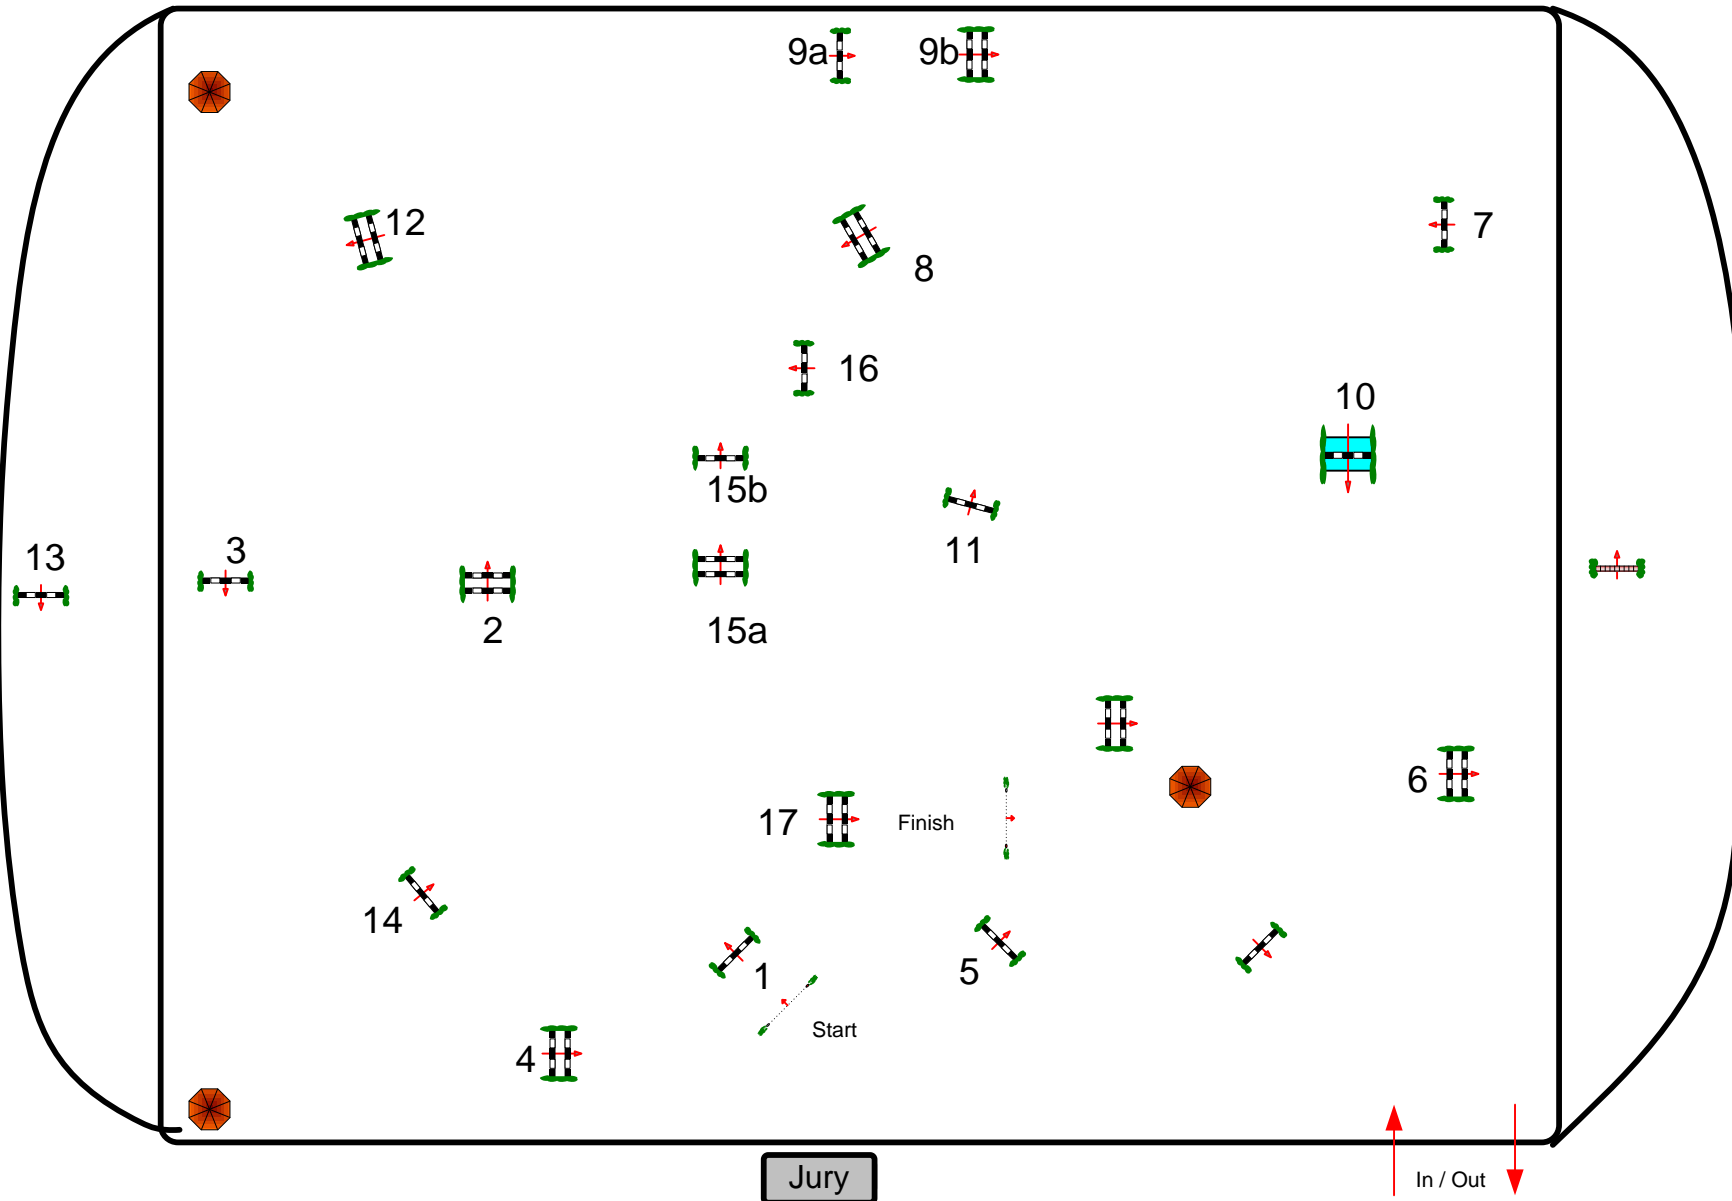

CSI*** Millstreet 2012

Class No.: 7

Millstreet Speed Derby

Derby

11 August 2012

Start: 15:30

Table: A
 National RG:
 FEI RG / Art. 238.2.1
 Height: 1,35 m

Speed: 350 m/min

Length: 750 m
 Time allowed: 129 sec
 Time limit: 258 sec

Obstacles: 17
 Efforts: 19
 Penalty sec
 Closed combination:

1st Jump-off:
 Length: 0 m
 Time allowed: 0 sec
 Time limit: 0 sec

2nd Jump-off:
 Length: 0 m
 Time allowed: 0 sec
 Time limit: 0 sec

Jury

In / Out