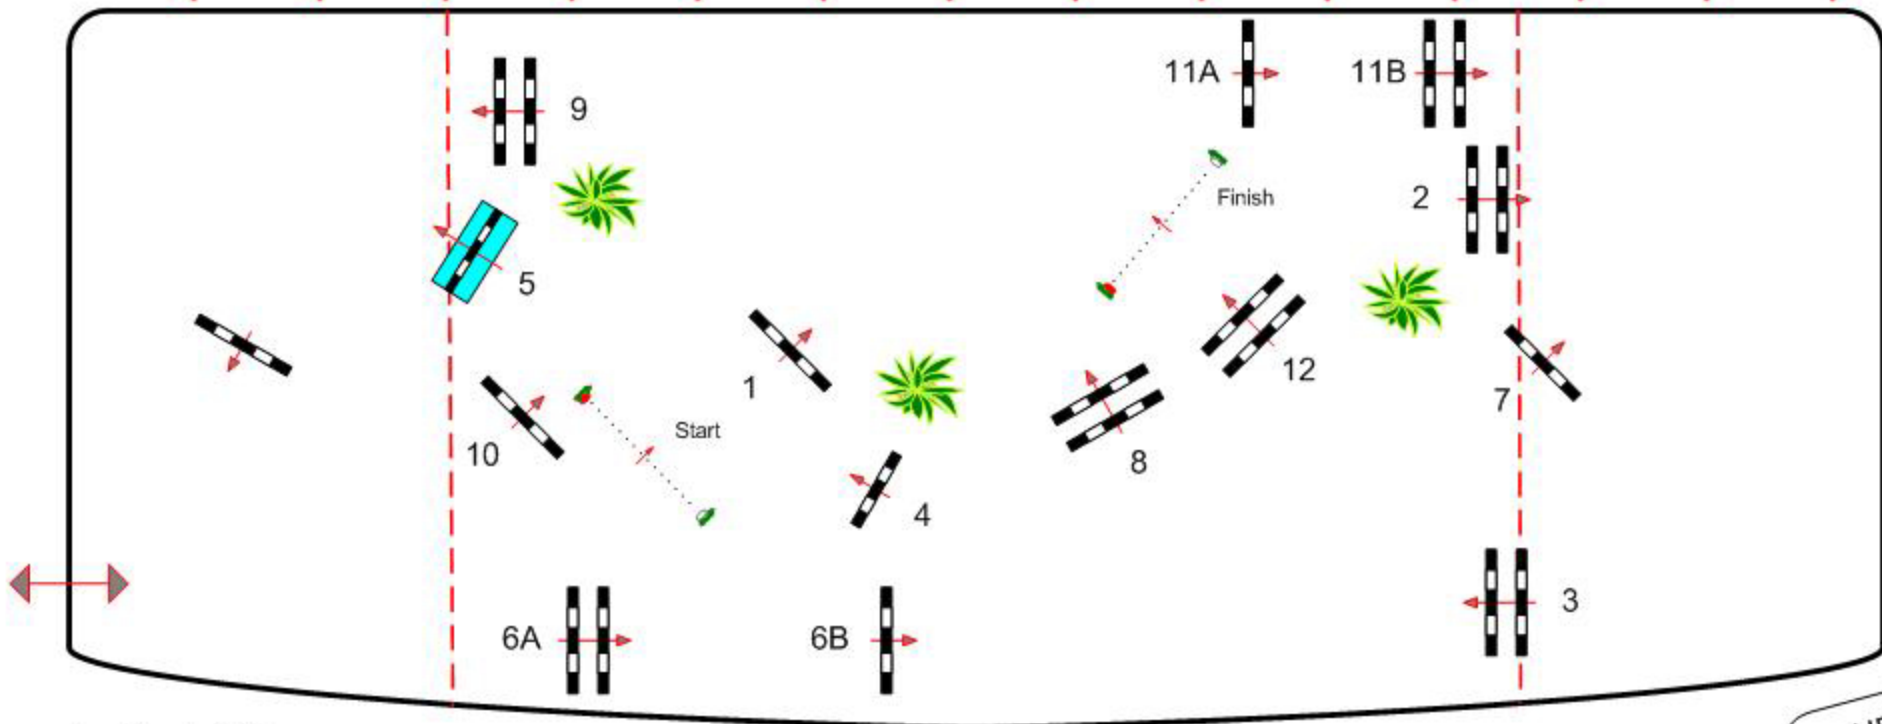

JUMPING INTERNATIONAL DE MONTE-CARLO 2012

CSI *****

Class No.: 1 CSI ***** Small Tour
jeudi 28 juin 2012

Competition against the clock
Start: 18:45

Table: A
National RG:
FEI RG / Art. 238.2.1
Height: 1,45 m

Speed: 350 m/min
Length: 420 m
Time allowed: 72 sec
Time limit: 144 sec

Obstacles: 1 TO 12
Efforts:
Penalty sec:
Closed combination:

1st Jump-off:
Length: 0 m
Time allowed: 0 sec
Time limit: 0 sec

5 10 15 20 25 30 35 40 45 50 55 60 65 70