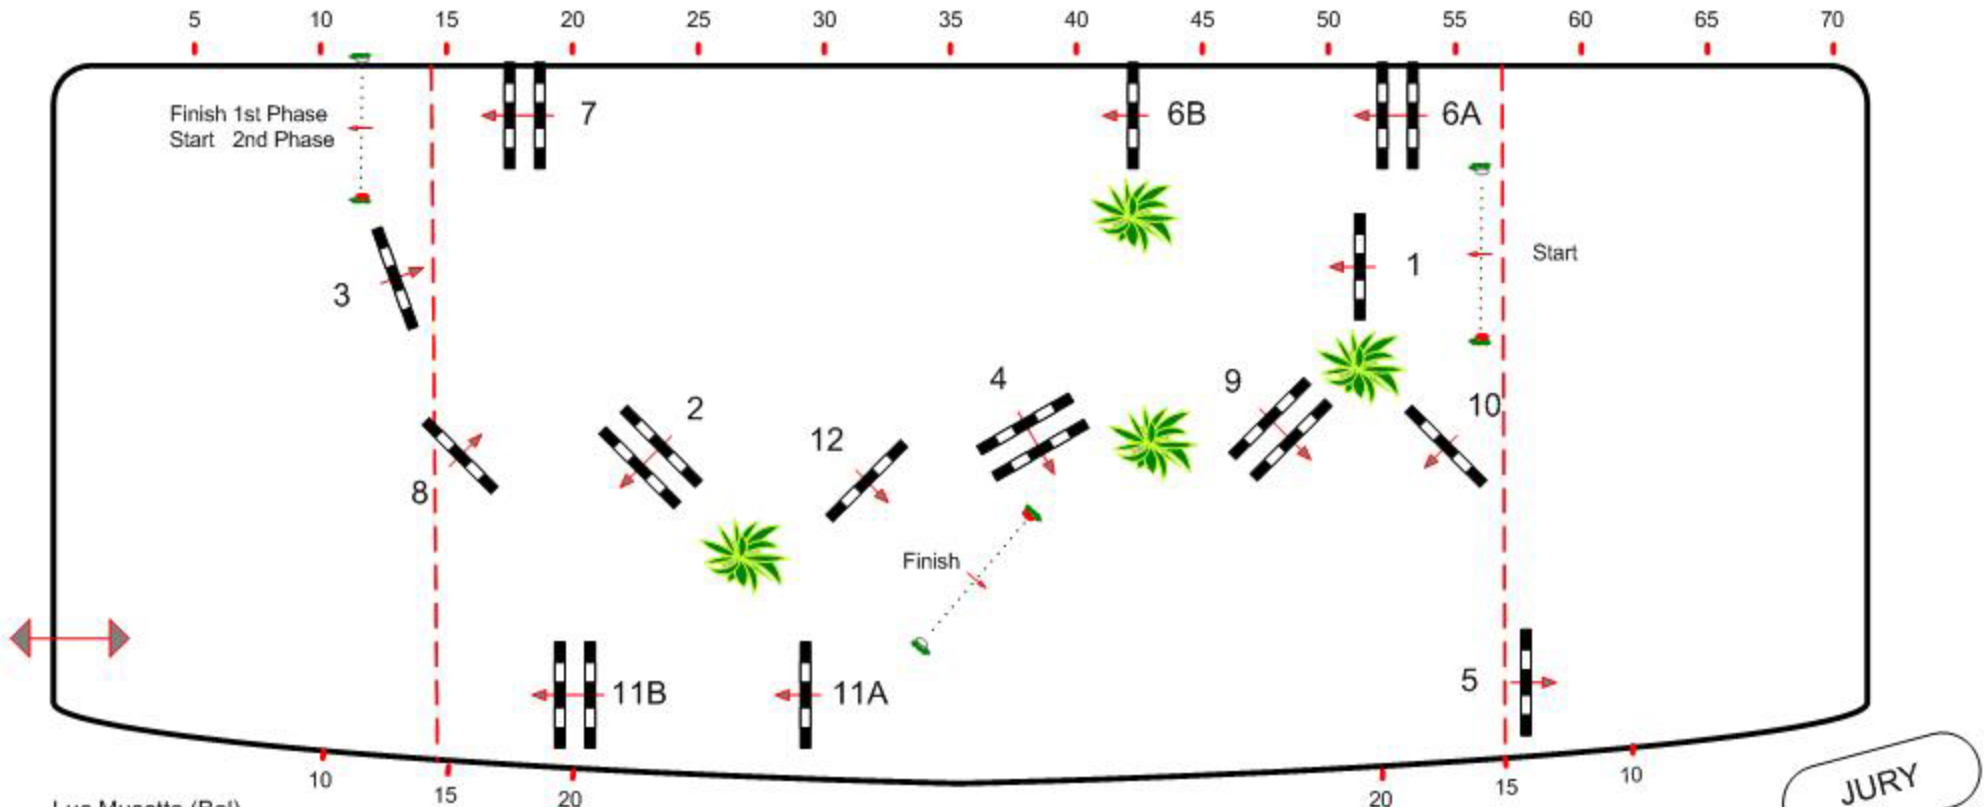

### CSI \*\*\*\*\*

Class No.: III INVITATIONAL  
jeudi 28 juin 2012

Competition in two Phases SPECIAL  
Start: 0:00

Table: A  
National RG:  
FEI RG / Art. 274.5.6  
Height: 1,40 m

Speed: 350 m/min  
Length: 220 m  
Time allowed: 38 sec  
Time limit: 76 sec

Obstacles: 1 TO 7  
Efforts: 8  
Penalty sec:  
Closed combination:

2nd Phase: 8 TO 12  
Length: 210 m  
Time allowed: 36 sec  
Time limit: 72 sec

Luc Musette (Bel)  
Uliano Vezzani (Ita)  
Pierfrancesco Bazzocchi (Ita)