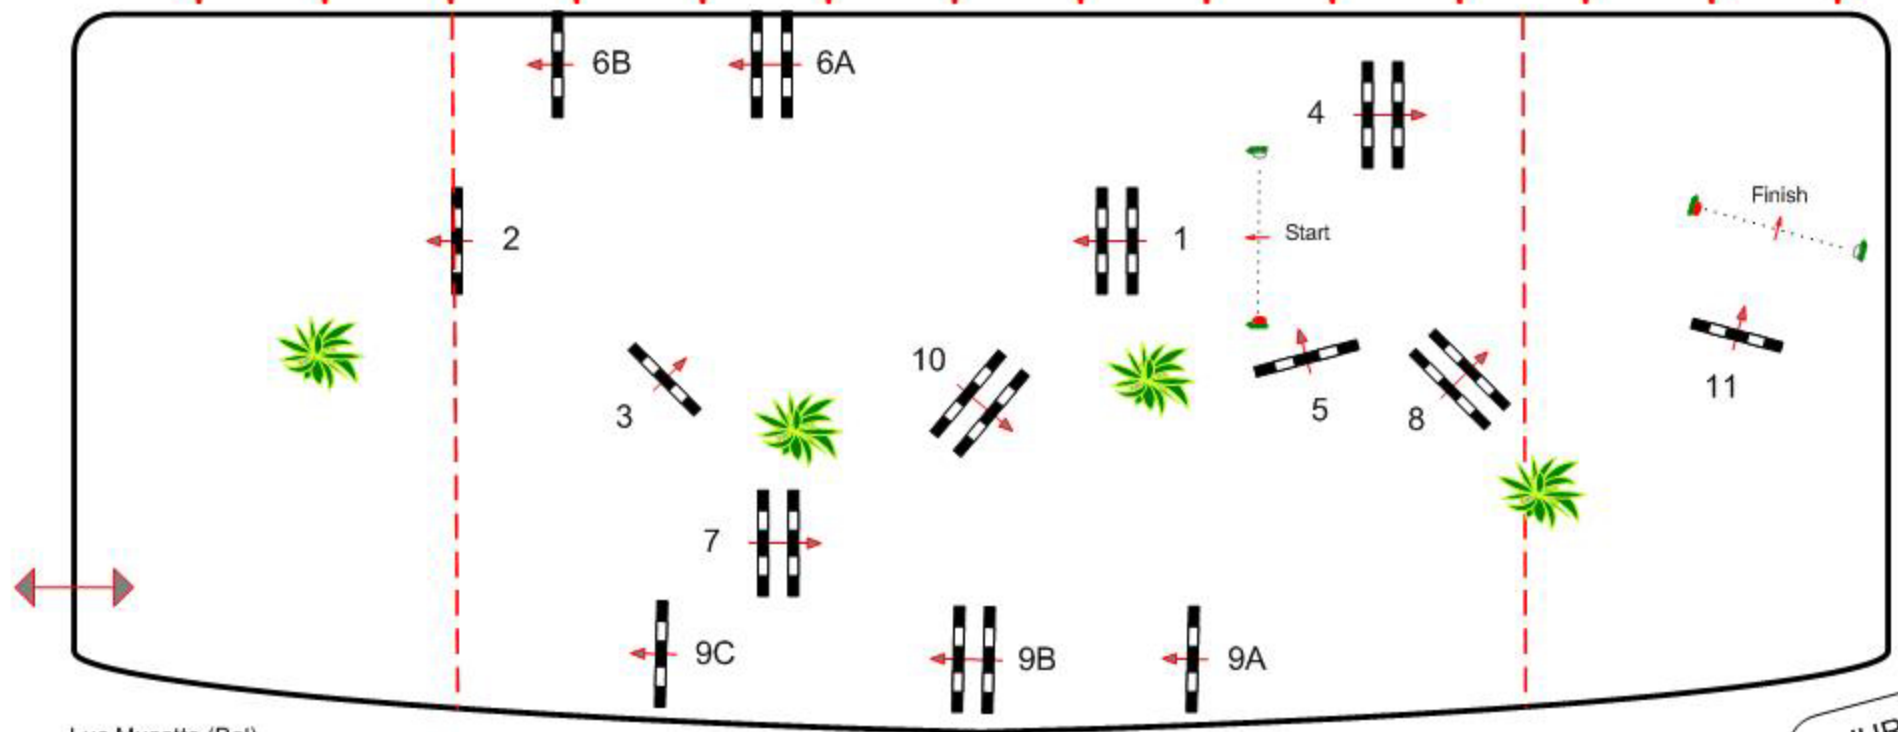

JUMPING INTERNATIONAL DE MONTE-CARLO 2012

CSI *****

Class No.: VI / VII INVITATIONAL
vendredi 29 juin 2012

Competition with one jump-off
Start: 0:00

Table: A
National RG:
FEI RG / Art. 238.2.2
Height: 1,25 / 1,45 m

Speed: 350 m/min
Length: 440 m
Time allowed: 76 sec
Time limit: 152 sec

Obstacles: 1 TO 11
Efforts: 14
Penalty sec:
Closed combination:

1st Jump-off: 1.2.3.4.9AB.10.11
Length: 260 m
Time allowed: 45 sec
Time limit: 90 sec

5 10 15 20 25 30 35 40 45 50 55 60 65 70

Luc Musette (Bel)
Uliano Vezzani (Ita)
Pierfrancesco Bazzocchi (Ita)

Course Designer

JURY