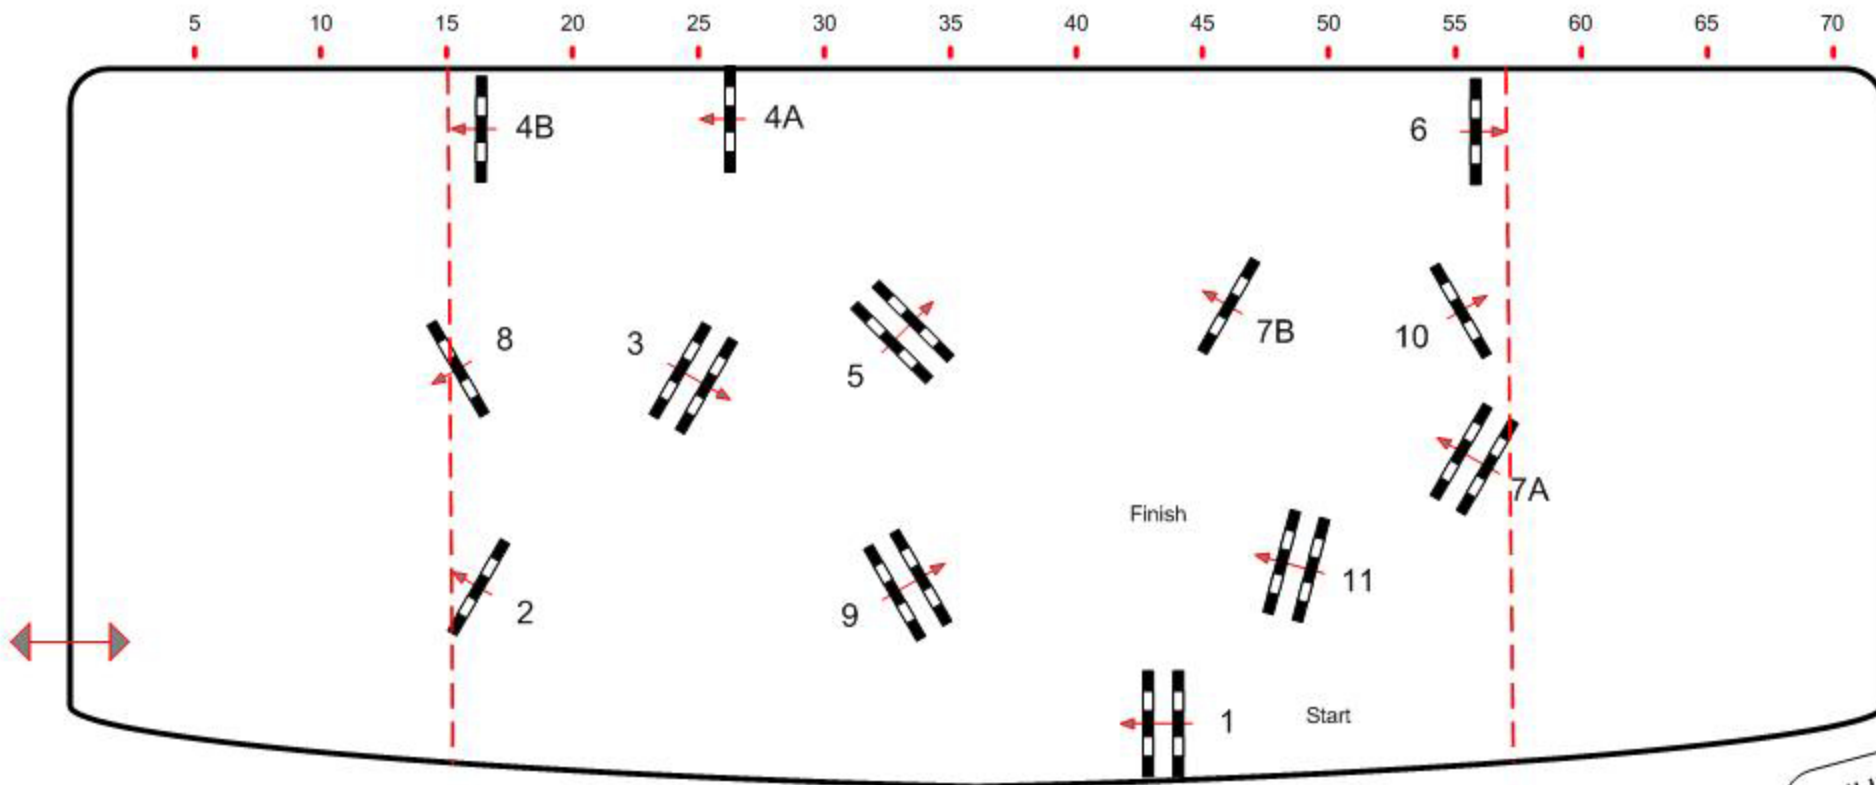

JUMPING INTERNATIONAL DE MONTE-CARLO 2012

CSI *****

Class No.: PONY/ IX/X/XI
samedi 30 juin 2012

INVITATIONAL
Start: 9:00

Competition against the clock

Table: A
National RG:
FEI RG / Art. 238.2.1
Height: m

Speed: 350 m/min
Length: 390 m
Time allowed: 67 sec
Time limit: 134 sec

Obstacles: 11
Efforts: 13
Penalty sec:
Closed combination:

Luc Musette (Bel)
Uliano Vezzani (Ita)
Pierfrancesco Bazzocchi (Ita)

Course Designer