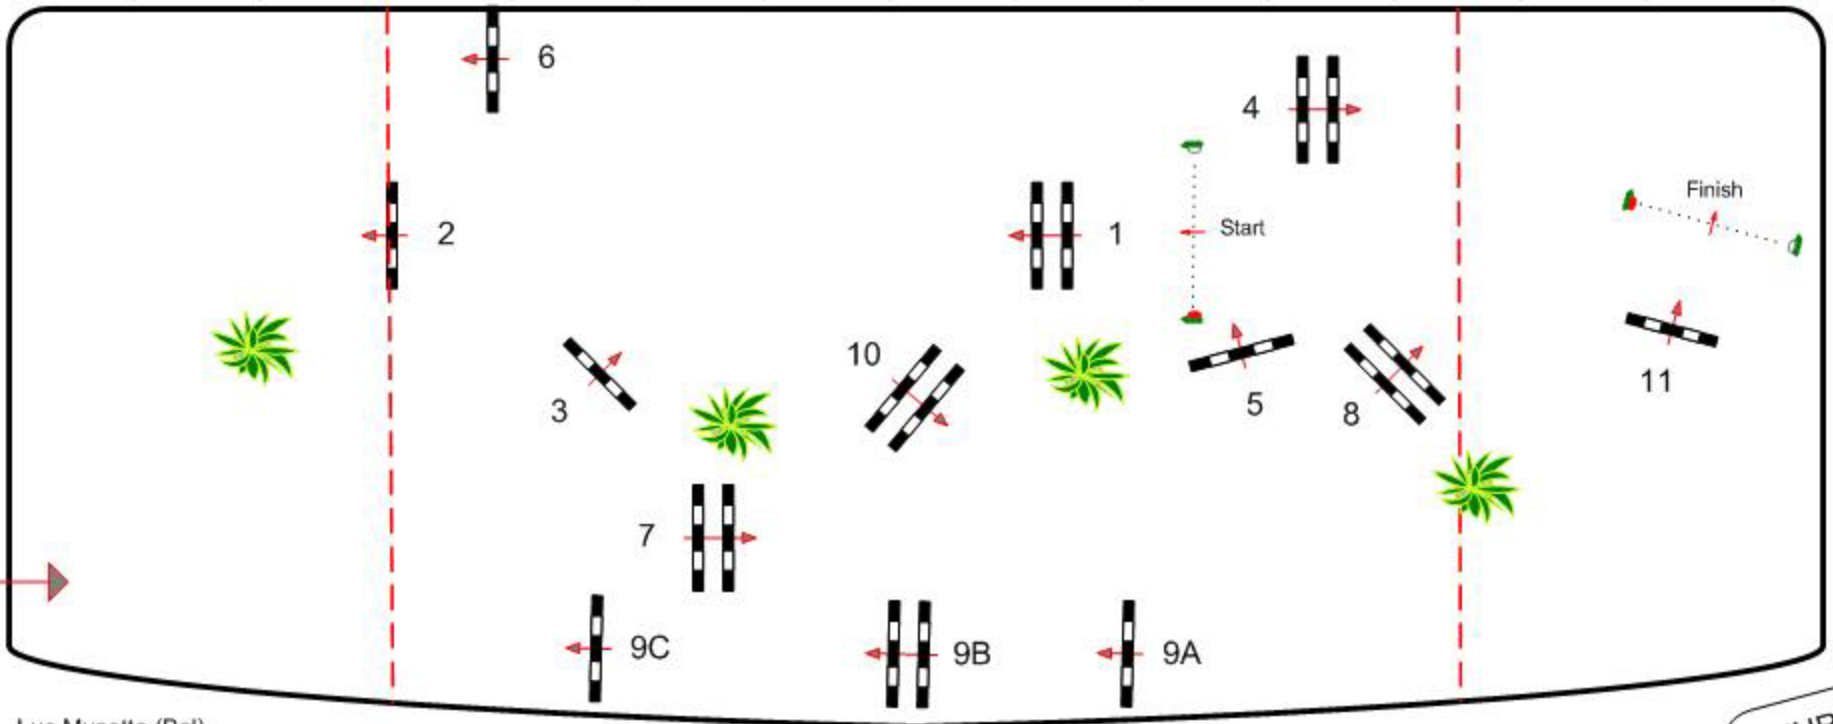

JUMPING INTERNATIONAL DE MONTE-CARLO 2012

CSI *****

Class No.: V / VIII INVITATIONAL
vendredi 29 juin 2012

Competition with one jump-off
Start: 0:00

Table: A	Speed: 350 m/min	Obstacles: 1 TO 11	1st Jump-off: 1.2.3.4.9AB.10.11
National RG:	Length: 440 m	Efforts: 13	Length: 260 m
FEI RG / Art. 238.2.2	Time allowed: 76 sec	Penalty sec:	Time allowed: 45 sec
Height: 1,15 / PONY m	Time limit: 152 sec	Closed combination:	Time limit: 90 sec

5 10 15 20 25 30 35 40 45 50 55 60 65 70

Luc Musette (Bel)
Uliano Vezzani (Ita)
Pierfrancesco Bazzocchi (Ita)

Course Designer

JURY