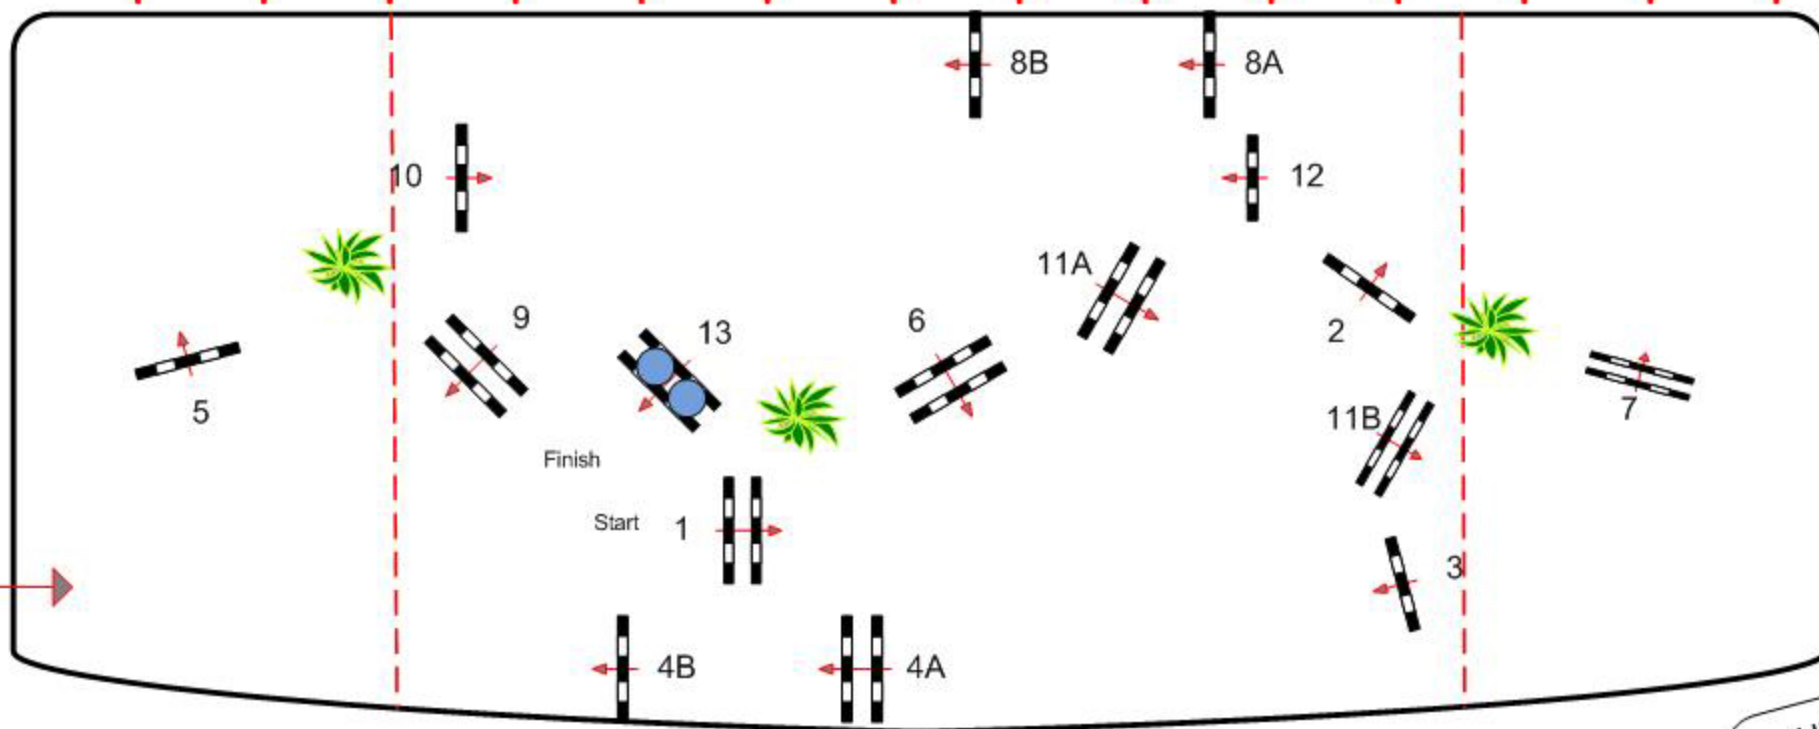

FEI RG / Art. 238.2.2

Height: 1,50 m

Speed: 350 m/min

Length: 420 m

Time allowed: 72 sec

Time limit: 144 sec

Obstacles: 1 TO 12

Efforts: 15

Penalty sec:

Closed combination:

1st Jump-off:

Length: 250 m

Time allowed: 43 sec

Time limit: 86 sec

12.13.10.11A.8AB.2.4A

5 10 15 20 25 30 35 40 45 50 55 60 65 70