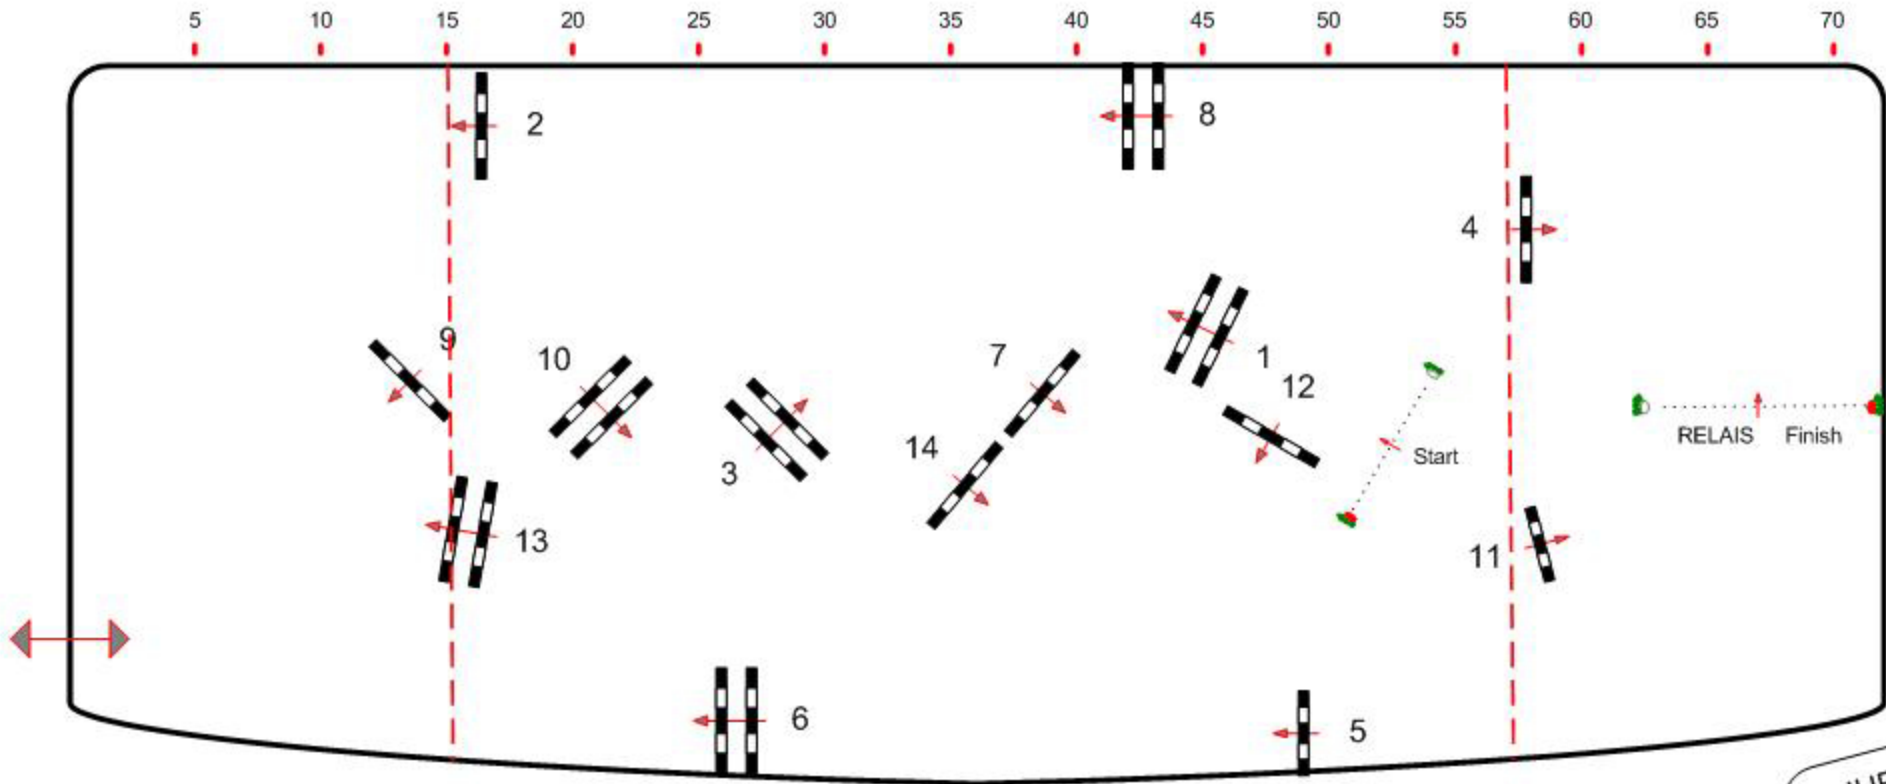

JUMPING INTERNATIONAL DE MONTE-CARLO 2012

CSI *****

PRO AM

Class No.: RELAIS
vendredi 29 juin 2012

Start: 21:15

Table: A
National RG: Speed: 350 m/min
FEI RG / Art. Length: 0 m
Height: 1,20 / 1,35 m Time allowed: 0 sec
Time limit: 0 sec

Obstacles:
Efforts:
Penalty sec: 2
Closed combination:

AMATEURS : 1 TO 7
PRO : 8 TO 14

Luc Musette (Bel)
Uliano Vezzani (Ita)
Pierfrancesco Bazzocchi (Ita)

Course Designer

JURY