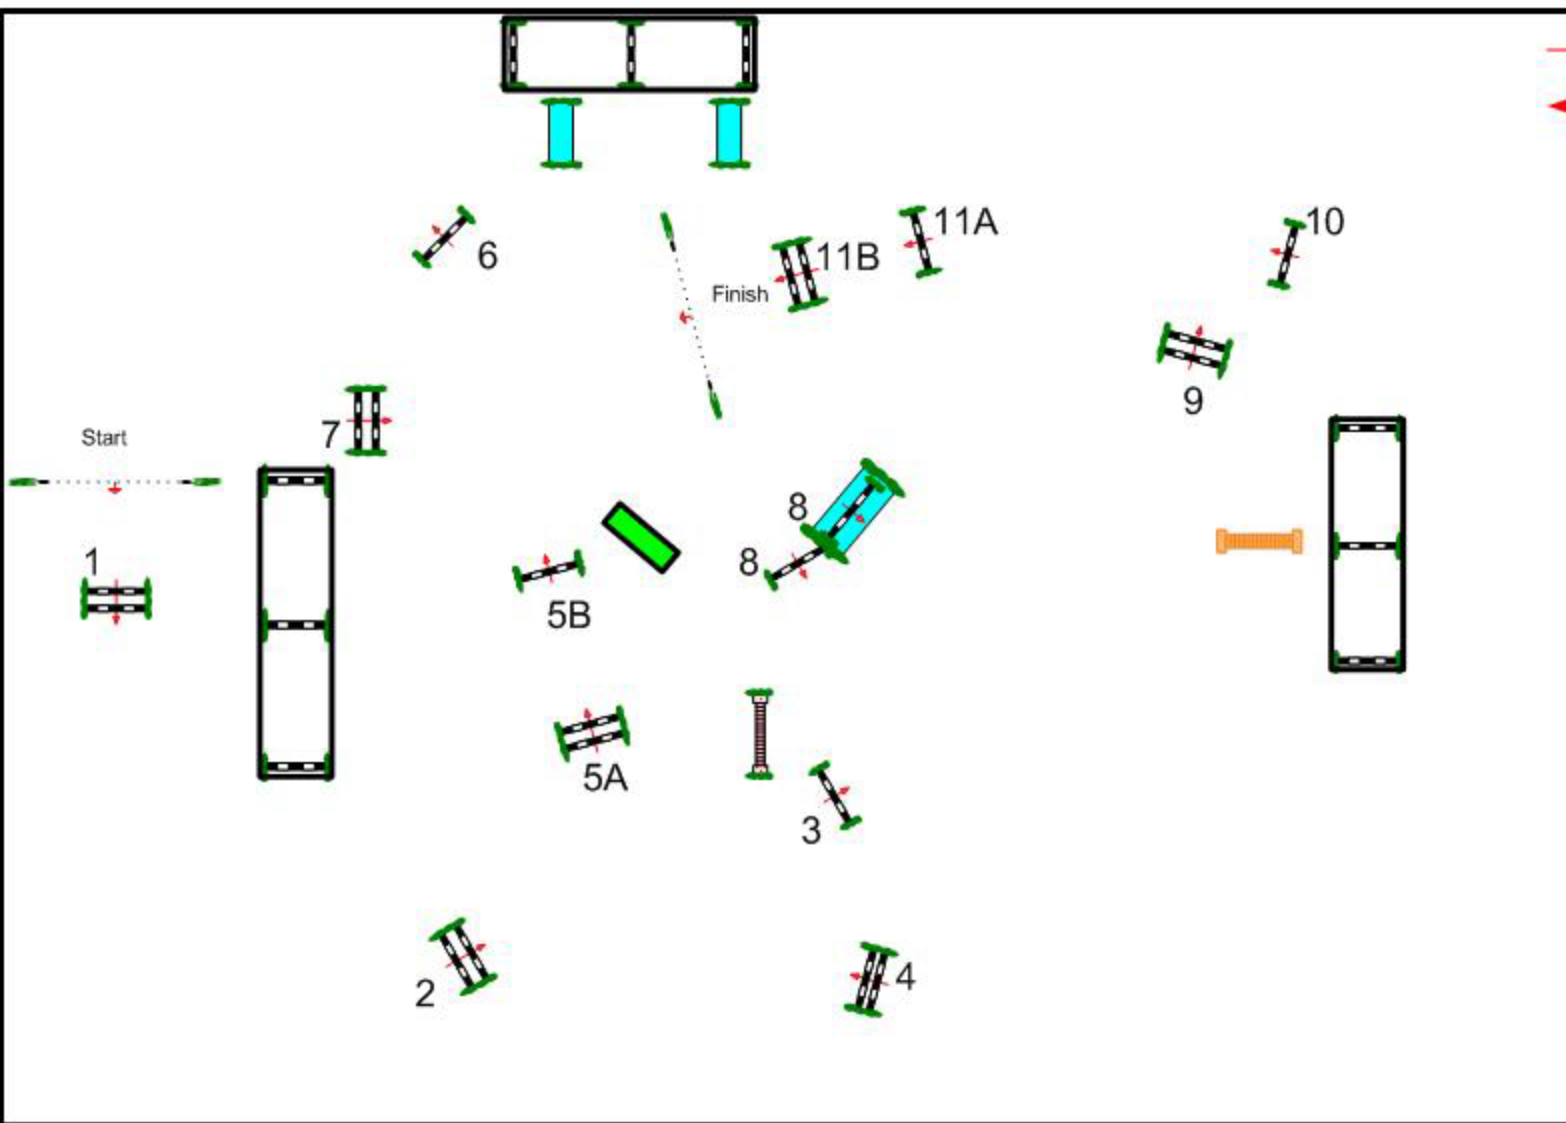

# CSI \*\*\*\*\* GLOBAL CHAMPIONS TOUR - VALKENSWAARD

17-18-19 August 2012

Class No.: S26

CSI 5\* - GCT

Competition against the clock

Friday 17 August 2012

Start: 8.30

Table: A  
National RG:  
FEI RG / Art. 238.2.1  
Height: 1,45 m

Speed: 375 m/min

Length: 440 m  
Time allowed: 71 sec  
Time limit: 142 sec

Obstacles: 11  
Efforts: 14  
Penalty sec  
Closed combination:

:  
Length: 0 m  
Time allowed: 0 sec  
Time limit: 0 sec

2nd Jump-off:  
Length: 0 m  
Time allowed: 0 sec  
Time limit: 0 sec