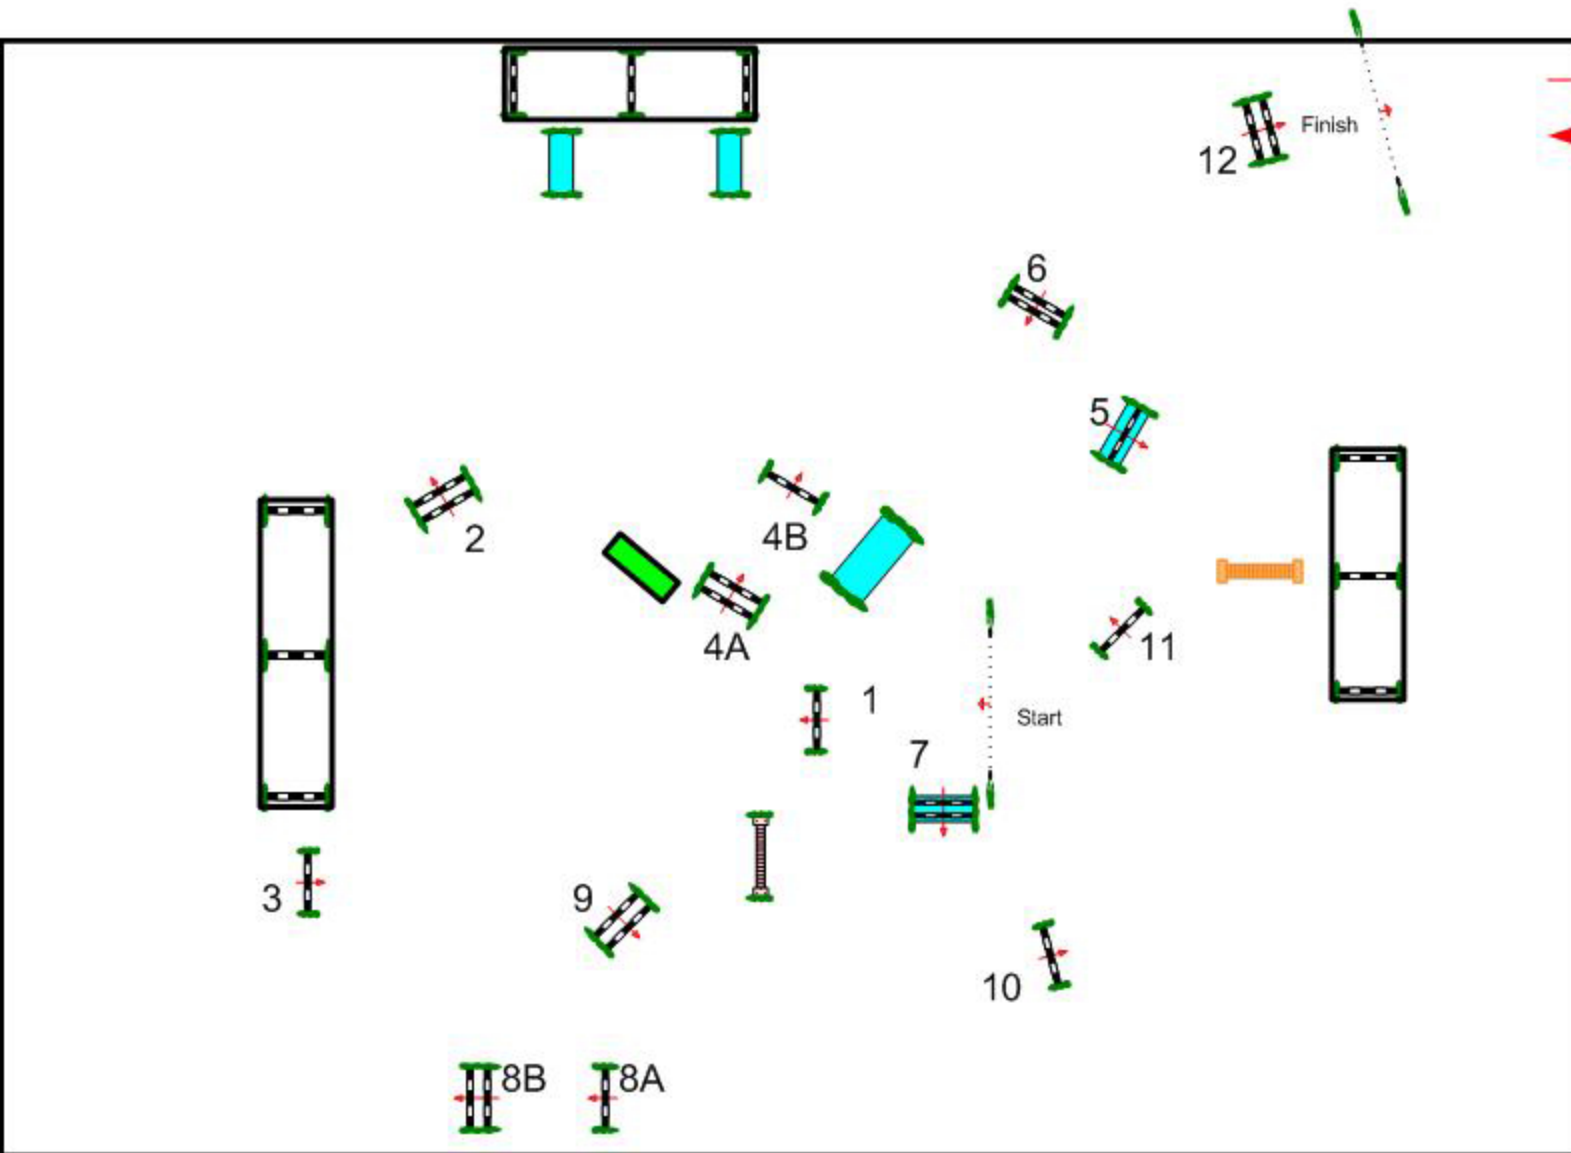

CSI ***** GLOBAL CHAMPIONS TOUR - VALKENSWAARD

17-18-19 August 2012

Class No.: S31

CSI 5* - GCT

Competition against the clock - Saturday 18 August 2012

Start: 12.00

Table: A
National RG:
FEI RG / Art. 238.2.1
Height: 1,45-1,50 m

Speed: 350 m/min

Length: 460 m

Time allowed: 79 sec

Time limit: 158 sec

Obstacles: 12

Efforts: 14

Penalty sec

Closed combination:

Length: 0 m

Time allowed: 0 sec

Time limit: 0 sec

2nd Jump-off:

Length: 0 m

Time allowed: 0 sec

Time limit: 0 sec

Course Designer
Uliano Vezzani (Ita)