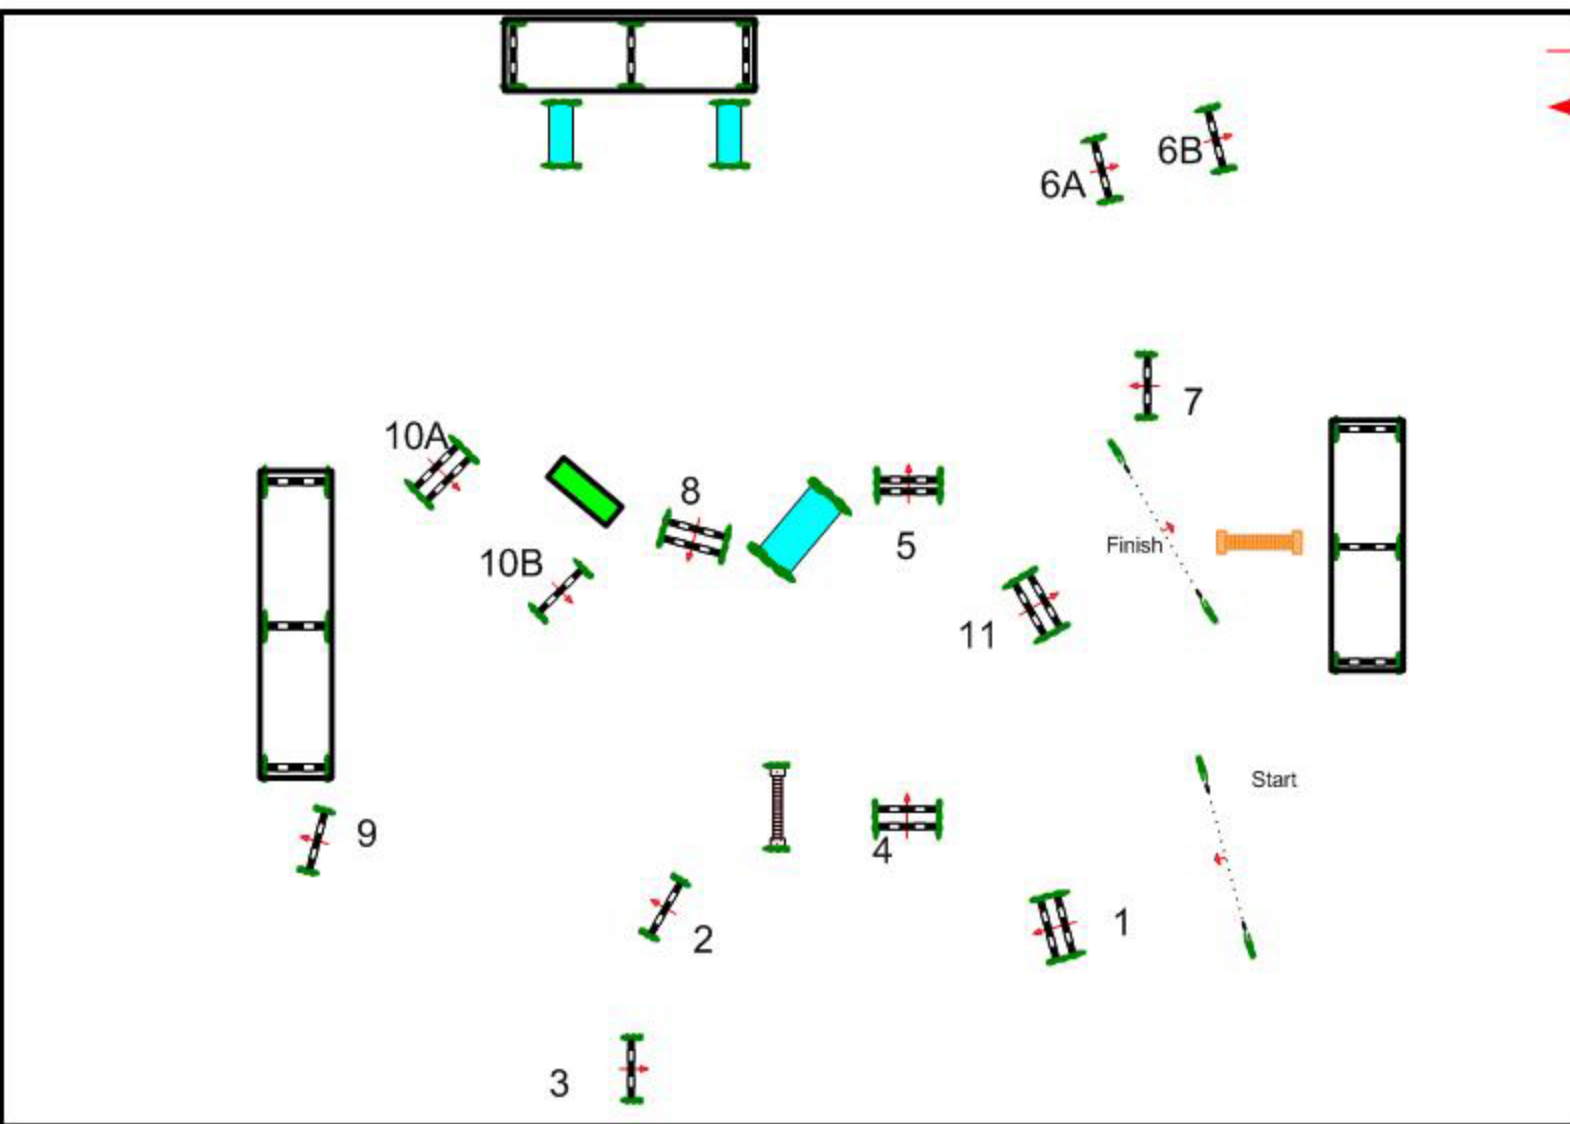

# CSI \*\*\*\*\* GLOBAL CHAMPIONS TOUR - VALKENSWAARD

17-18-19 August 2012

Class No.: SI36 -SI33 CSI 5\* - GCT - SPECIAL INVITATIONAL Competition against the clock

Saturday 18 August 2012

Start: 8.30

Table: A  
National RG:  
FEI RG / Art. 238.2.1  
Height: 1,15-1,25 m

Speed: 350 m/min  
Length: 460 m  
Time allowed: 79 sec  
Time limit: 158 sec

Obstacles: 11  
Efforts: 13  
Penalty sec  
Closed combination:

Length: 0 m  
Time allowed: 0 sec  
Time limit: 0 sec

2nd Jump-off:  
Length: 0 m  
Time allowed: 0 sec  
Time limit: 0 sec