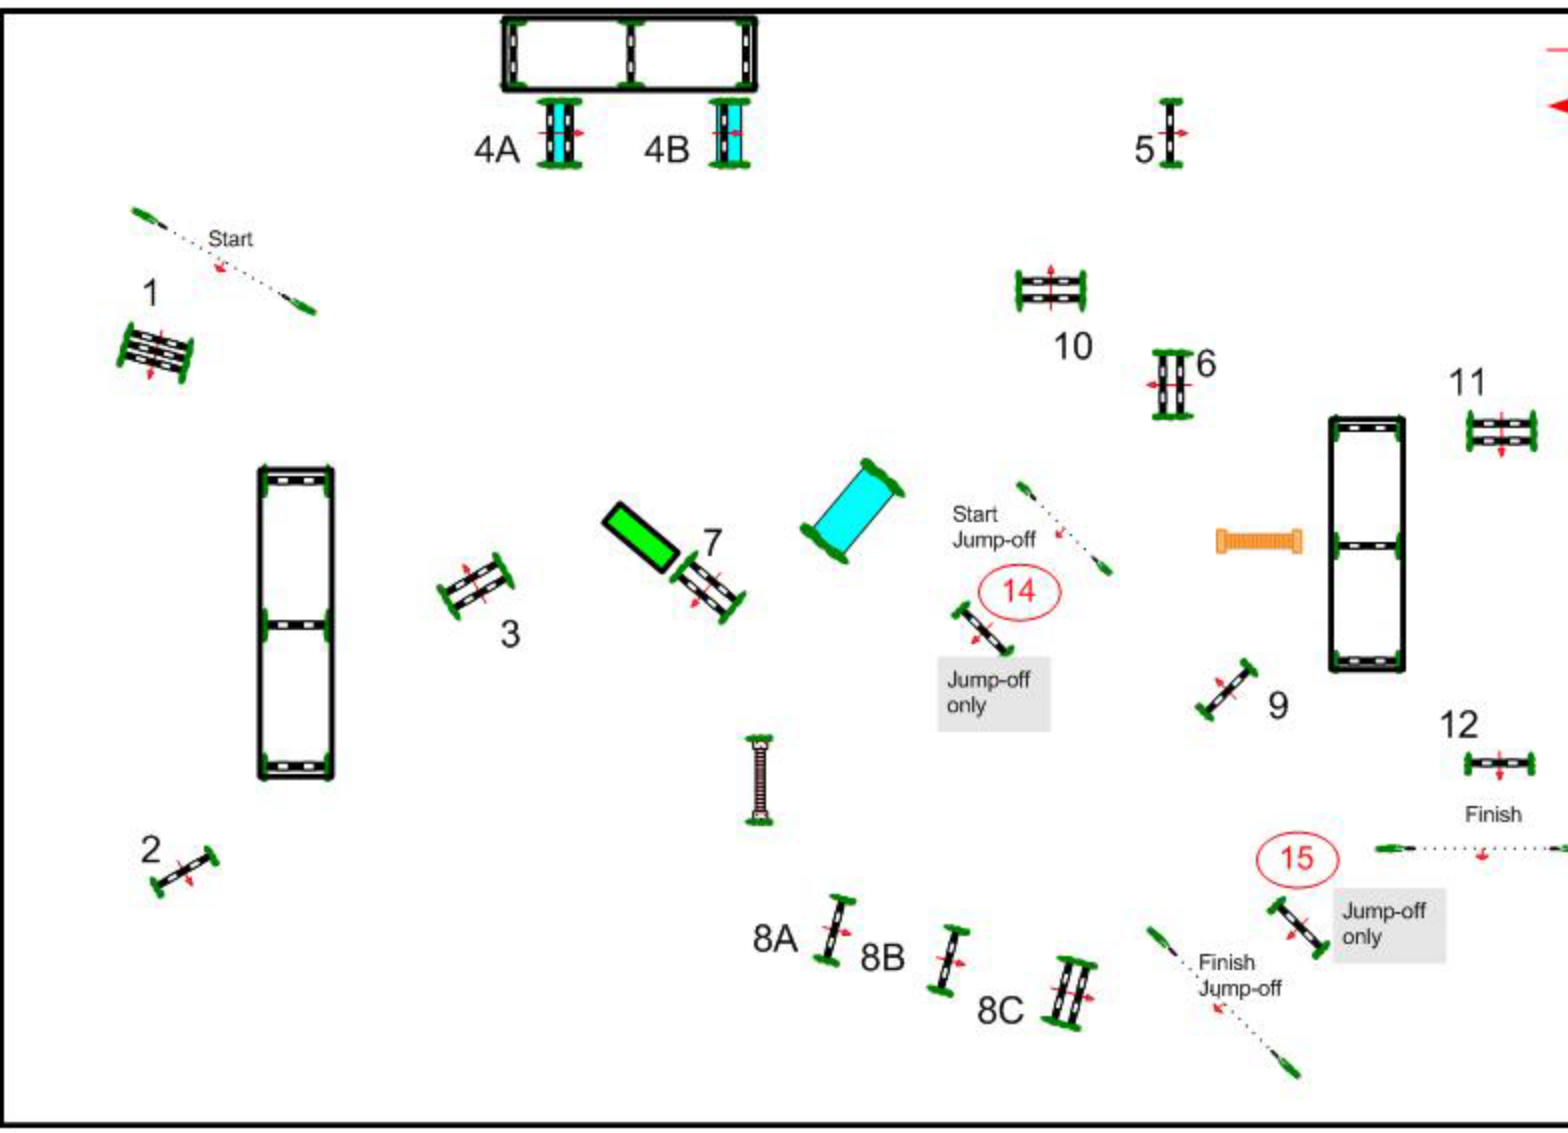

Table: A
National RG:
FEI RG / Art. 273.3.3.4
Height: 1,60 m

Speed: 400 m/min
Length: 0 m
Time allowed: 0 sec
Time limit: 0 sec

Obstacles: 13
Efforts: 16
Penalty sec
Closed combination:

1st Jump-off:
14-3-7-8b 8c-9-11-15
Length: 0 m
Time allowed: 0 sec
Time limit: 0 sec

Table: A
National RG:
FEI RG / Art. 273.3.3.4
Height: 1,60 m

Speed: 400 m/min
Length: 0 m
Time allowed: 0 sec
Time limit: 0 sec

Obstacles: 12
Efforts: 15
Penalty sec
Closed combination:

1st Jump-off:
14-3-7-8b 8c-9-11-15
Length: 320 m
Time allowed: 48 sec
Time limit: 96 sec