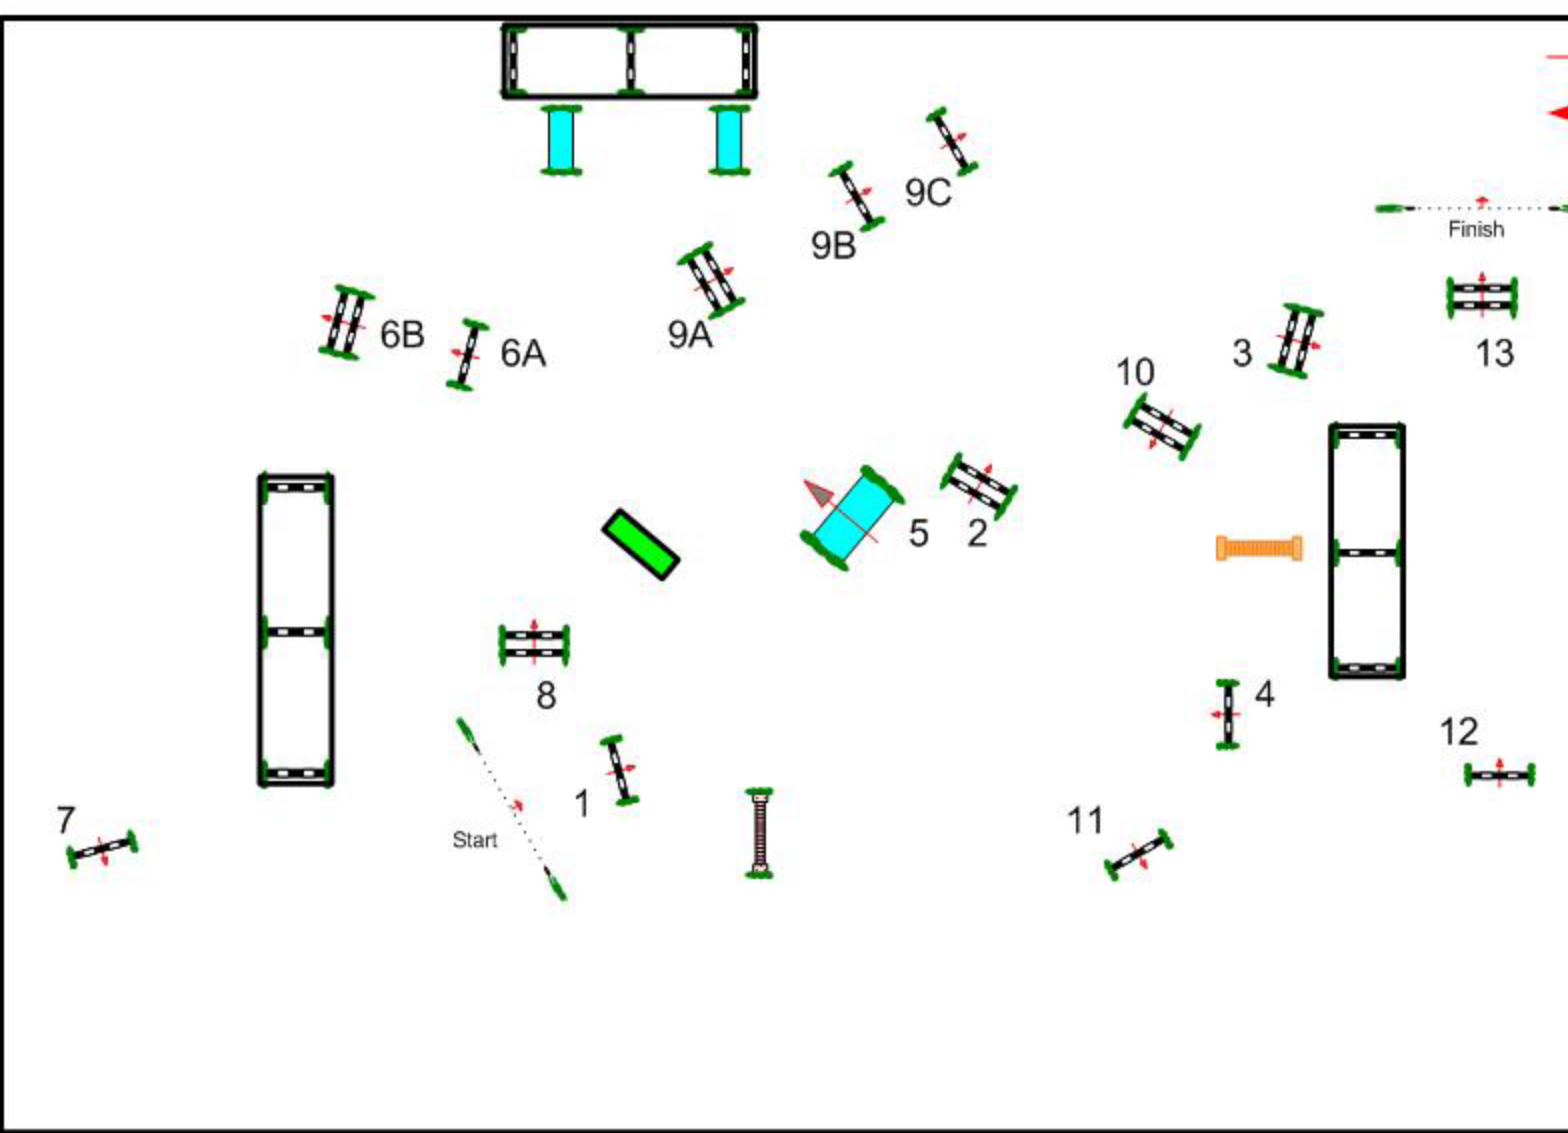

Table: A
National RG:
FEI RG / Art. 273.3.3.4
Height: 1,60 m

Speed: 400 m/min
Length: 0 m
Time allowed: 0 sec
Time limit: 0 sec

Obstacles: 13
Efforts: 16
Penalty sec
Closed combination:

1st Jump-off:
14-3-7-8b 8c-9-11-15
Length: 0 m
Time allowed: 0 sec
Time limit: 0 sec