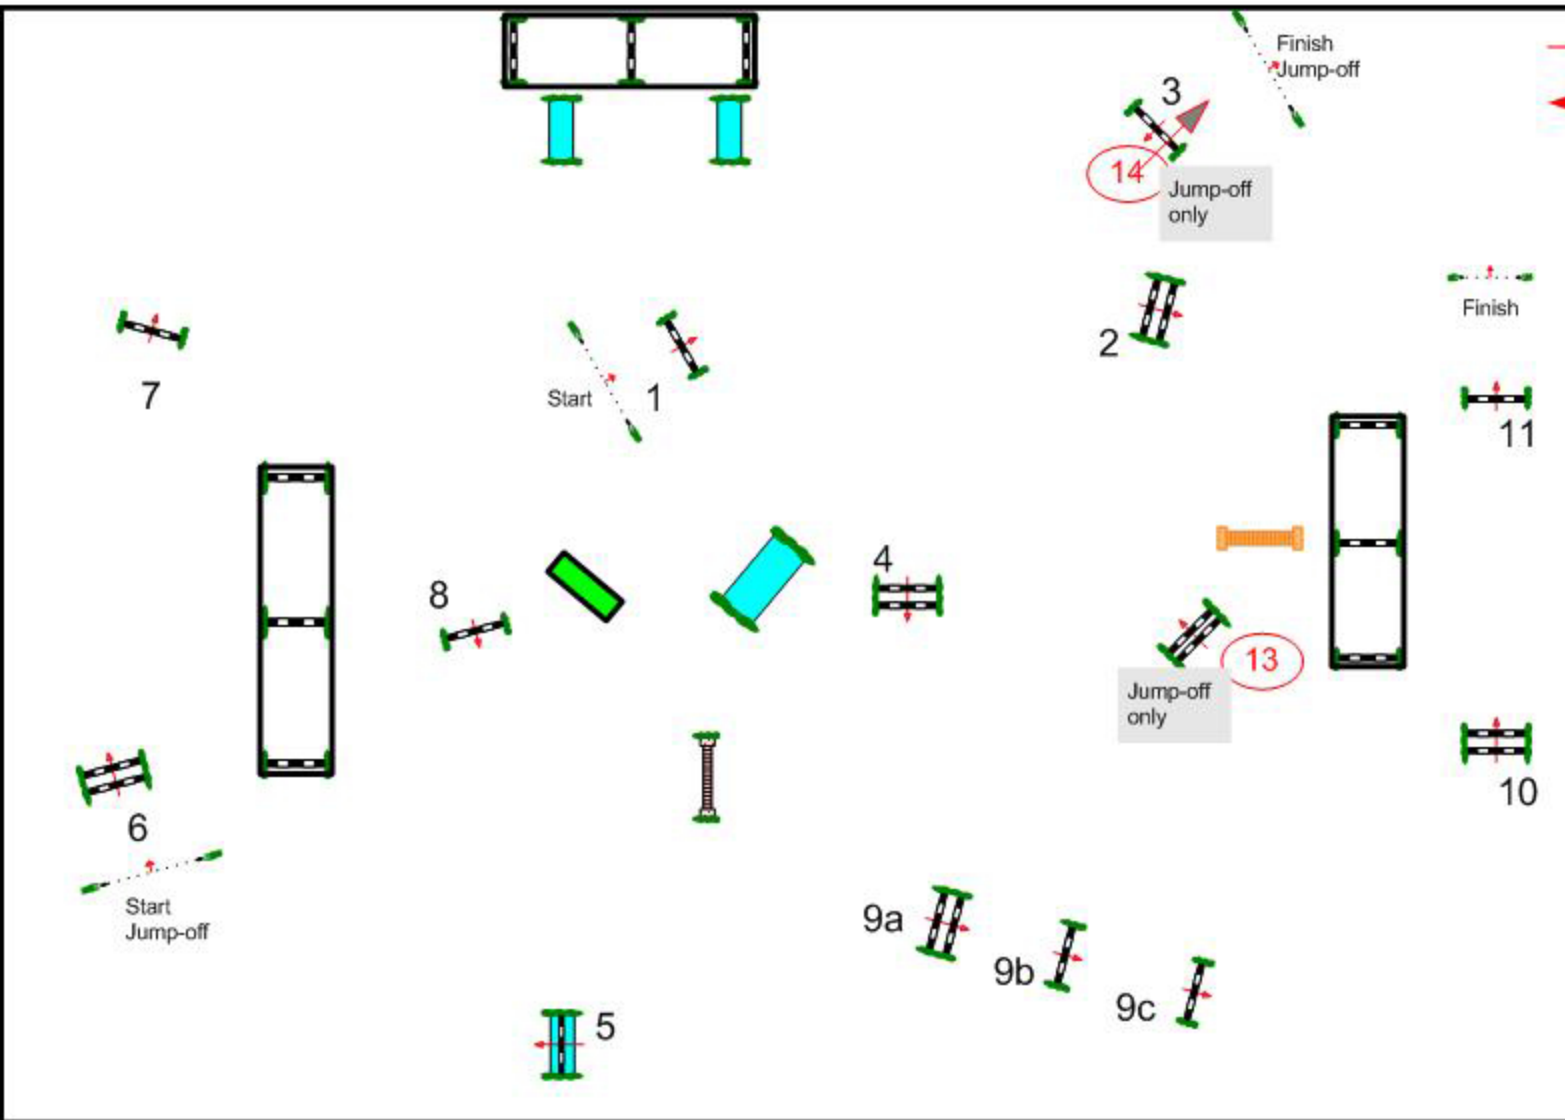

CSI **** GLOBAL CHAMPIONS TOUR - VALKENSWAARD

17-18-19 August 2012

Class No.: S46

SPECIAL INVITATIONAL

Competition with one jump-off

Sunday 19 August 2012

Start: 12.50

Table: A
National RG:
FEI RG / Art. 238.2.2
Height: 1,15 m

Speed: 350 m/min

Length: 440 m

Time allowed: 76 sec

Time limit: 152 sec

Obstacles: 11

Efforts: 13

Penalty sec

Closed combination:

1st Jump-off:

6-7-8-9a 9b-13-14

Length: 260 m

Time allowed: 45 sec

Time limit: 90 sec

2nd Jump-off:

Length: 0 m

Time allowed: 0 sec