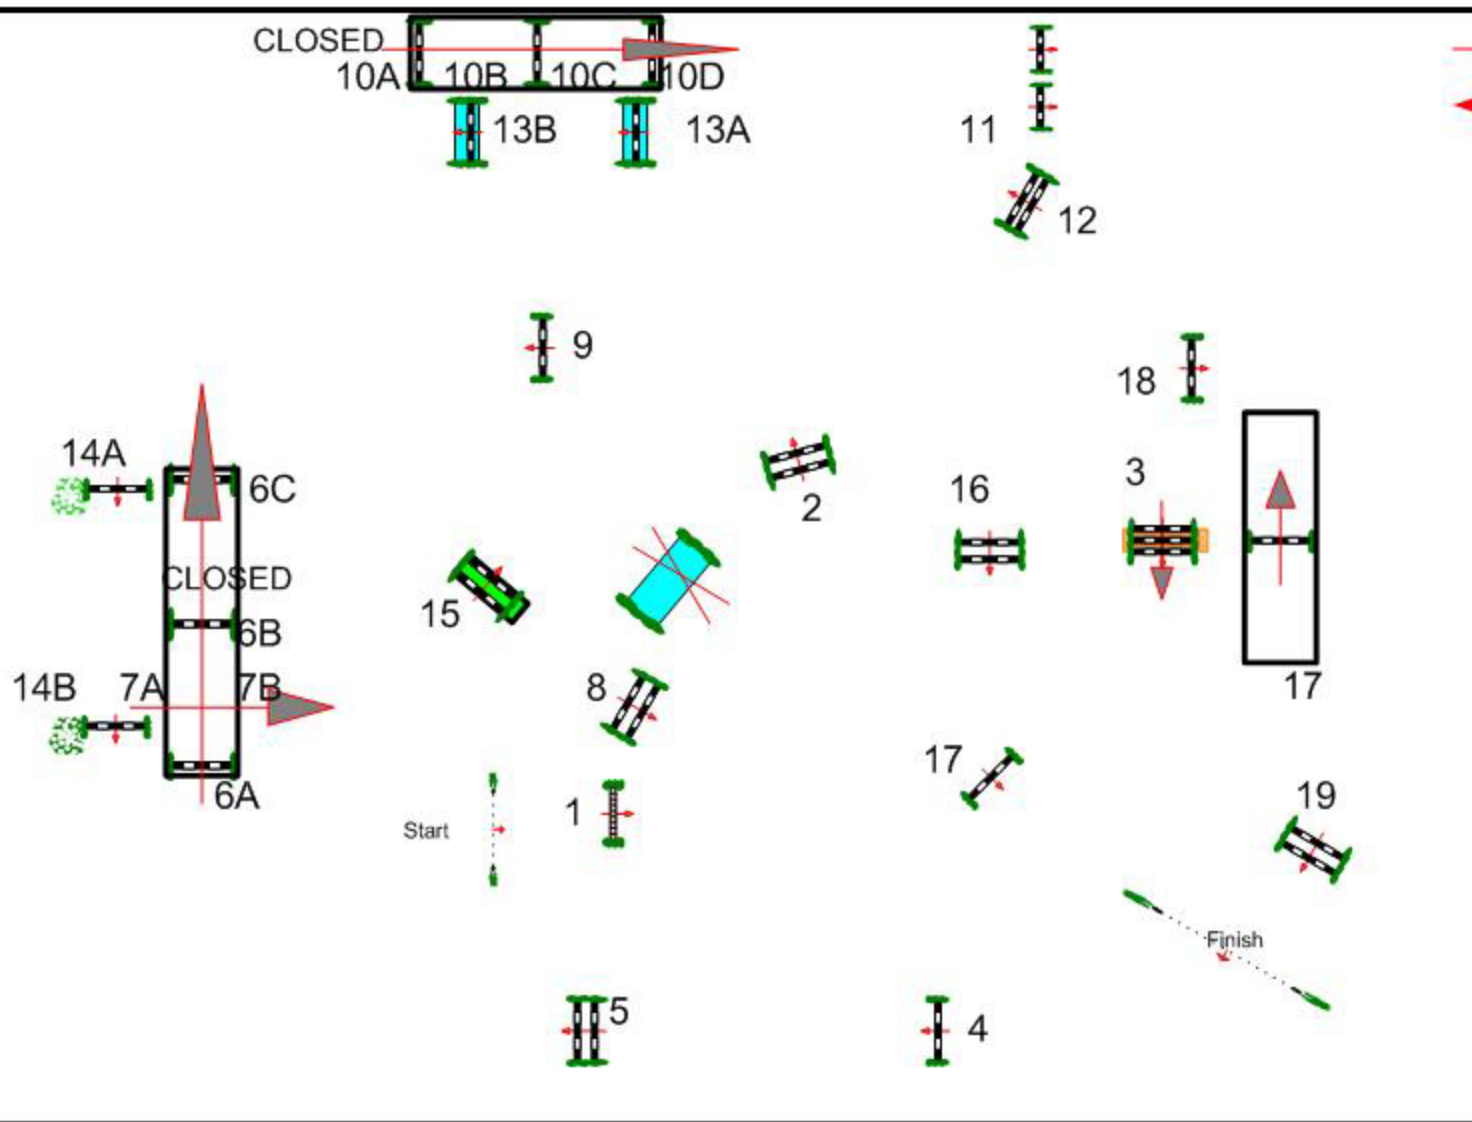

CSI ***** GLOBAL CHAMPIONS TOUR - VALKENSWAARD

17-18-19 August 2012

Class No.: S 45

Derby of VALKENSWAARD

Competition against the clock

Sunday 19 August 2012

Start: 14.50

In / Out	→	
	←	
		Table: A
		National RG:
		FEI RG / Art. 277 - 238.2.1
		Height: 1,45-1,50 m
Speed:		400 m/min
Length:		1000 m
Time allowed:		150 sec
Time limit:		300 sec
Obstacles:		19
Efforts:		30
Penalty sec		
Closed combination:		
1st Jump-off:		
Length:		0 m
Time allowed:		0 sec
Time limit:		0 sec
2nd Jump-off:		
Length:		0 m
Time allowed:		0 sec
Time limit:		0 sec