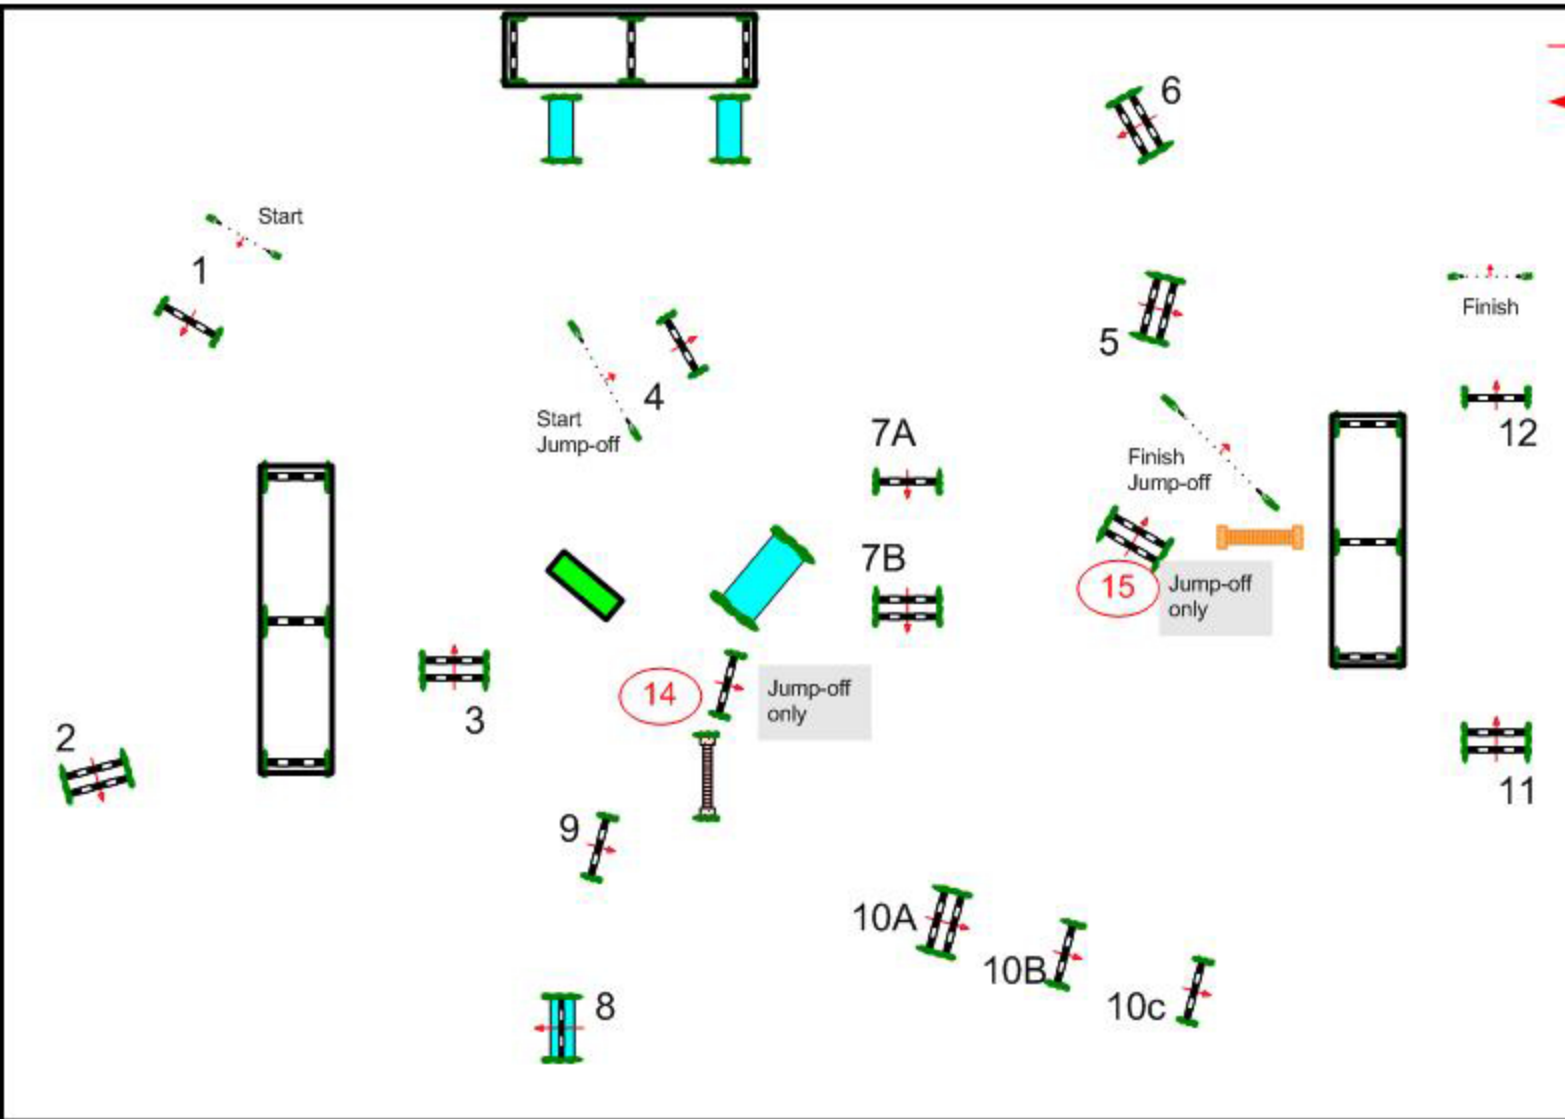

# CSI \*\*\*\* GLOBAL CHAMPIONS TOUR - VALKENSWAARD

17-18-19 August 2012

Class No.: S46

SPECIAL INVITATIONAL

Competition with one jump-off

Sunday 19 August 2012

Start: 10.30

Table: A  
National RG:  
FEI RG / Art. 238.2.2  
Height: 1,35 m

Speed: 350 m/min  
Length: 450 m  
Time allowed: 78 sec  
Time limit: 156 sec

Obstacles: 12  
Efforts: 15  
Penalty sec  
Closed combination:

1st Jump-off:  
4-5-6-7A 7B-8-14-15  
Length: 290 m  
Time allowed: 50 sec  
Time limit: 100 sec

2nd Jump-off:  
Length: 0 m  
Time allowed: 0 sec  
Time limit: 0 sec

Course Designer  
Uliano Vezzani (Ita)

Assistants  
Elio Travaglati (Ita)  
Gerard Wilmer (Ned)  
Willy Wilmer (Ned)

JURY