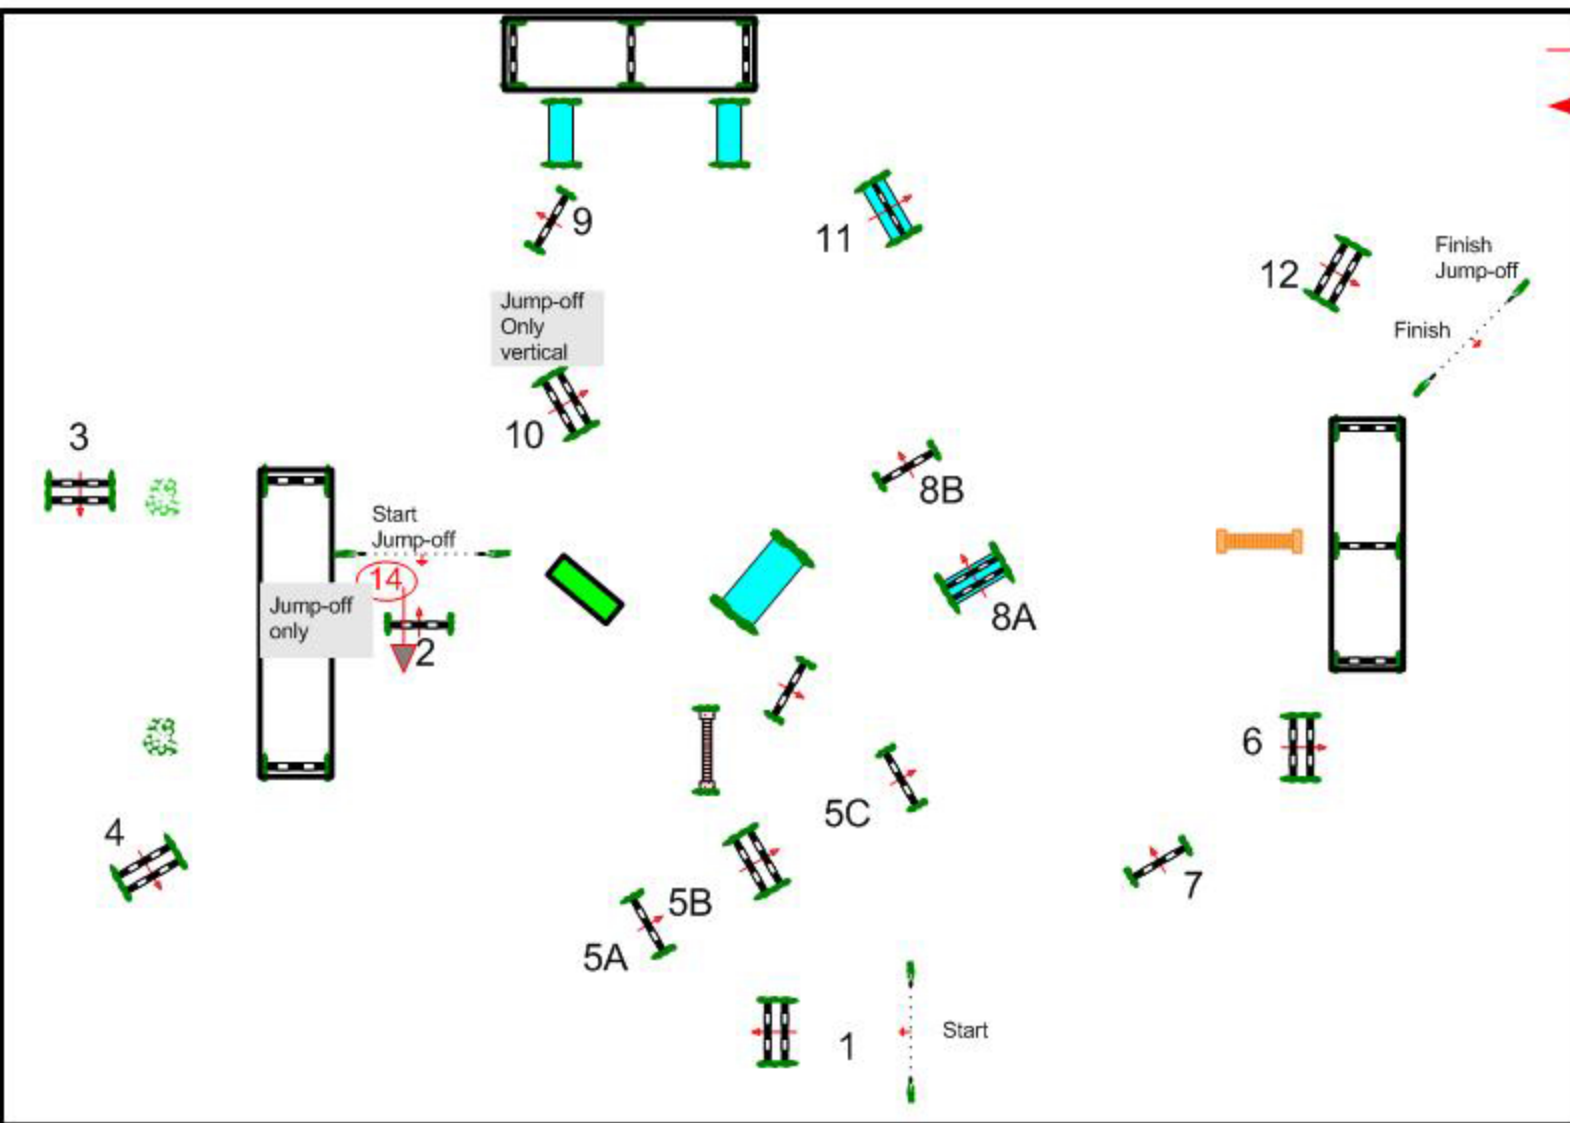

# CSI \*\*\*\* GLOBAL CHAMPIONS TOUR - VALKENSWAARD

17-18-19 August 2012

Class No.: S48

FINAL MEDIUM TOUR

Competition with one jump-off

Sunday 19 August 2012

Start: 16.20

Table: A  
National RG:  
FEI RG / Art. 238.2.2  
Height: 1,50 m

Speed: 375 m/min

Length: 460 m  
Time allowed: 74 sec  
Time limit: 148 sec

Obstacles: 12  
Efforts: 15  
Penalty sec  
Closed combination:

1st Jump-off:  
14-5b-6-7-8a 8b-10-12  
Length: 310 m  
Time allowed: 50 sec  
Time limit: 100 sec

2nd Jump-off:  
Length: 0 m  
Time allowed: 0 sec  
Time limit: 0 sec

Course Designer  
Uliano Vezzani (Ita)

Assistants  
Elio Travagliati (Ita)  
Gerard Wilmer (Ned)  
Willy Wilmer (Ned)

JURY