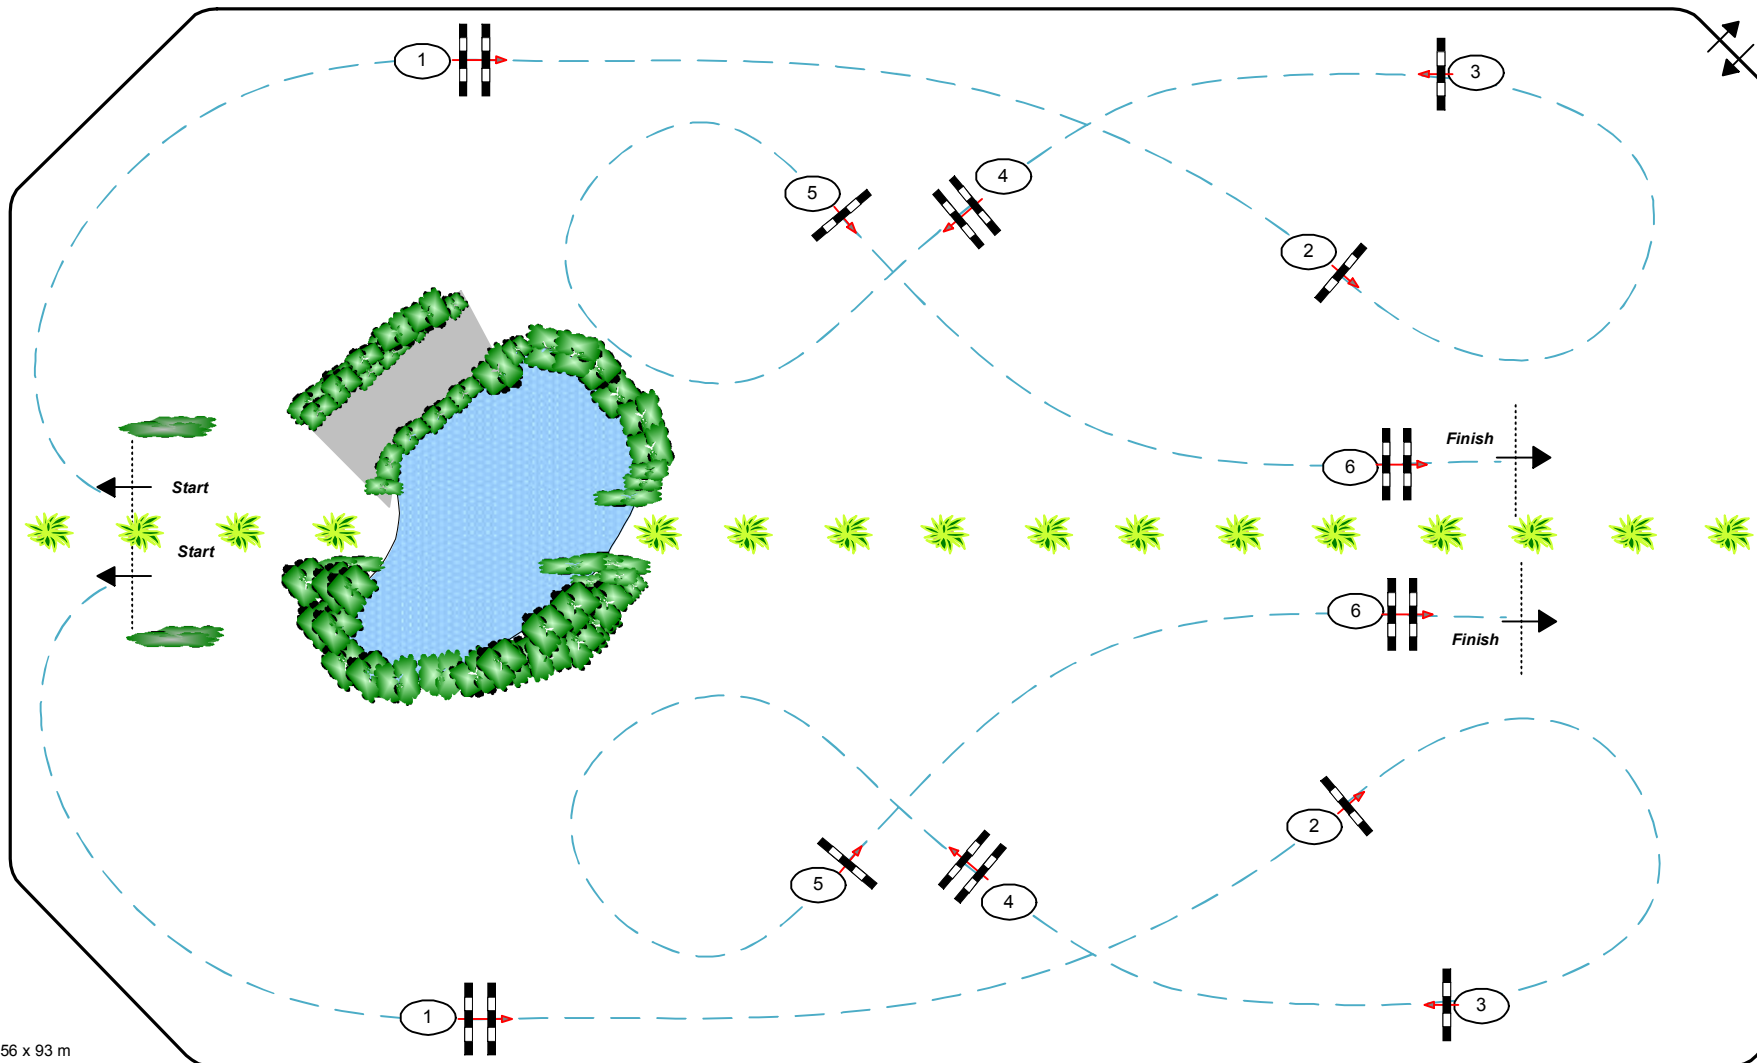

CSI***** GENEVE 2013

Class No. 11

Prix Tribune de Genève

Knock-out Competition

vendredi 13 décembre 2013

Start: 22:10

Table: A
 National RG:
 FEI RG / Art. 272 / 272.7
 Height: 1,40 m

Speed: 350 m/min
 Length: 0 m
 Time allowed: 0 sec
 Time limit: 0 sec

Obstacles: 6
 Efforts: 6
 Penalty sec:
 Closed combination:

:
 Length: 0 m
 Time allowed: 0 sec
 Time limit: 0 sec

Course Designers: Gérard Lachat SUI
 Luc Musette BEL

Arena: 56 x 93 m