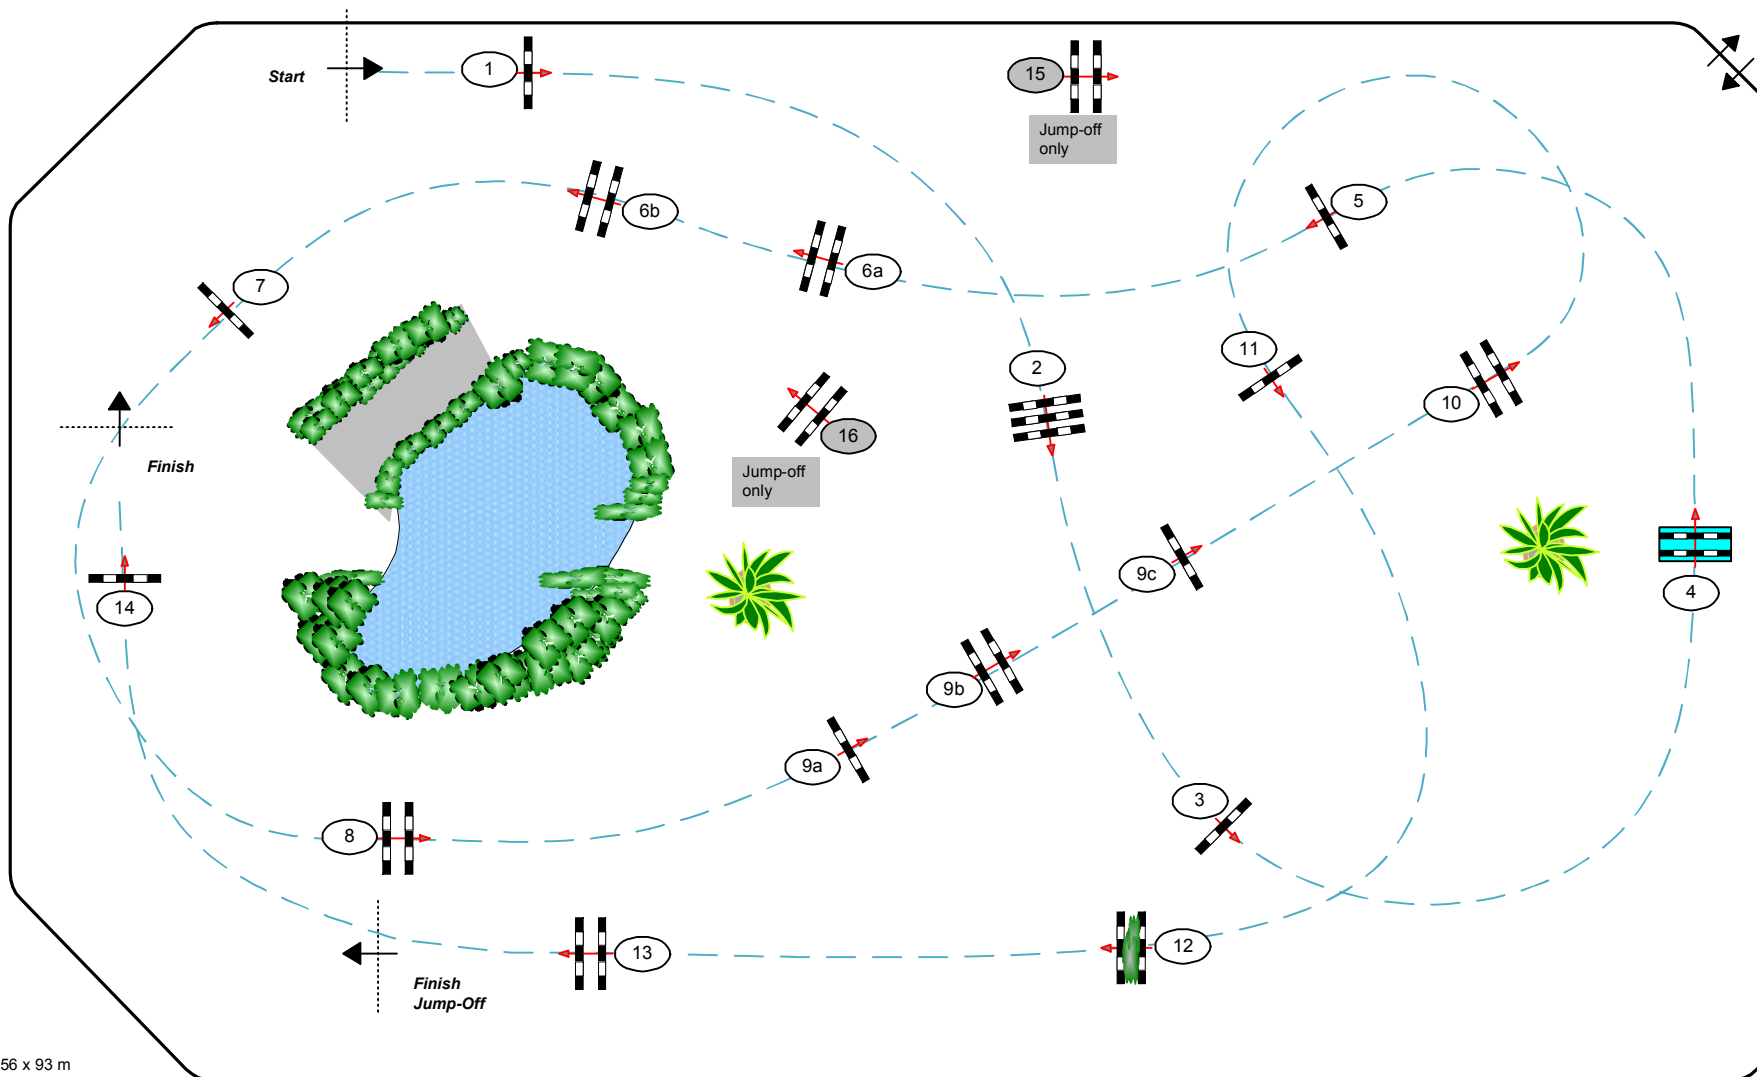

# CSI\*\*\*\*\* GENEVE 2013

Class No. 21

ROLEX Grand Prix

Competition with one jump-off

dimanche 15 décembre 2013

Start: 14:00

Table: A  
National RG:  
FEI RG / Art. 238.2.2  
Height: 1,60 m

Speed: 375 m/min  
Length: 460 m  
Time allowed: 74 sec  
Time limit: 148 sec

Obstacles: 14  
Efforts: 17  
Penalty sec:  
Closed combination:

1st Jump-off: 1-15-16-7-9ab-10-11-13  
Length: 340 m  
Time allowed: 55 sec  
Time limit: 110 sec

Course Designers: Gérard Lachat SUI  
Luc Musette BEL  
Assistant: Marco Cortinovis ITA

Arena: 56 x 93 m