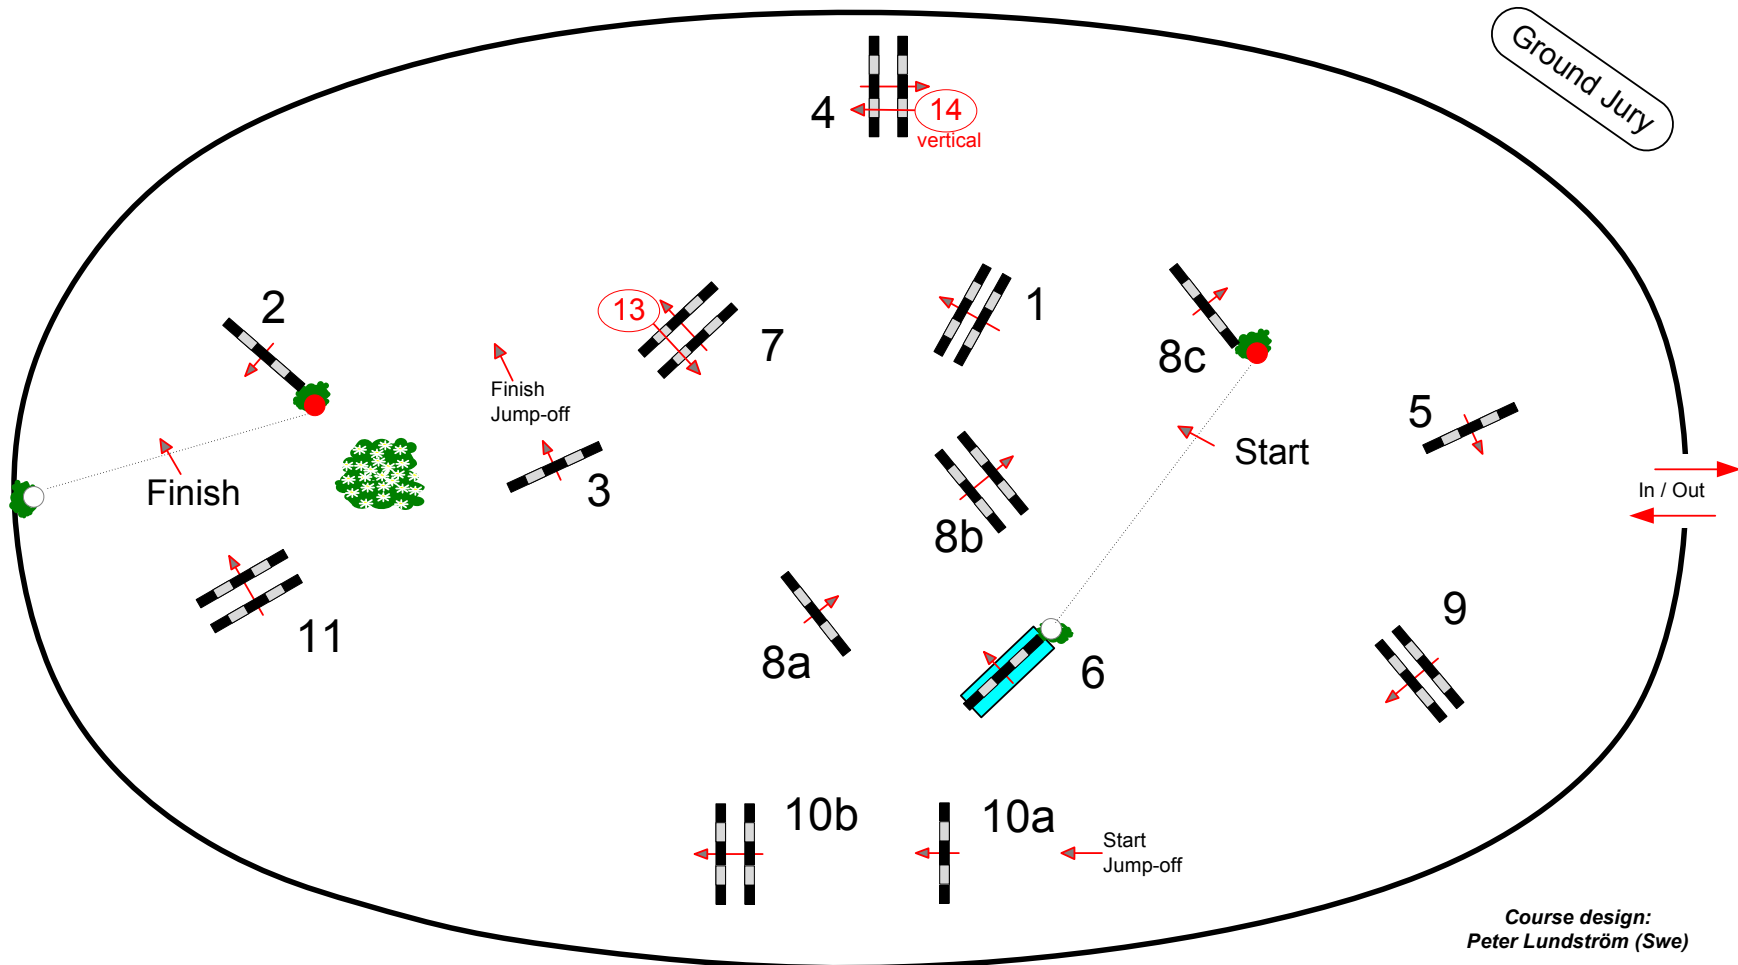

# Gothenburg Horse Show 2013

Class No.: N4

GHS Young Rider Cup

Competition with one jump-off

Saturday April 27

Start: 9:00

Table: A

Speed: 350 m/min

Obstacles: 11

Jump-off: 10a-11-13-14-8b-8c-9-3

National RG: A:1a

Length: 390 m

Efforts: 14

Length: 270 m

Height: 1,45 m

Time allowed: 67 sec

Time limit: 134 sec

Time allowed: 47 sec

Time limit: 94 sec

Course design:  
Peter Lundström (Swe)