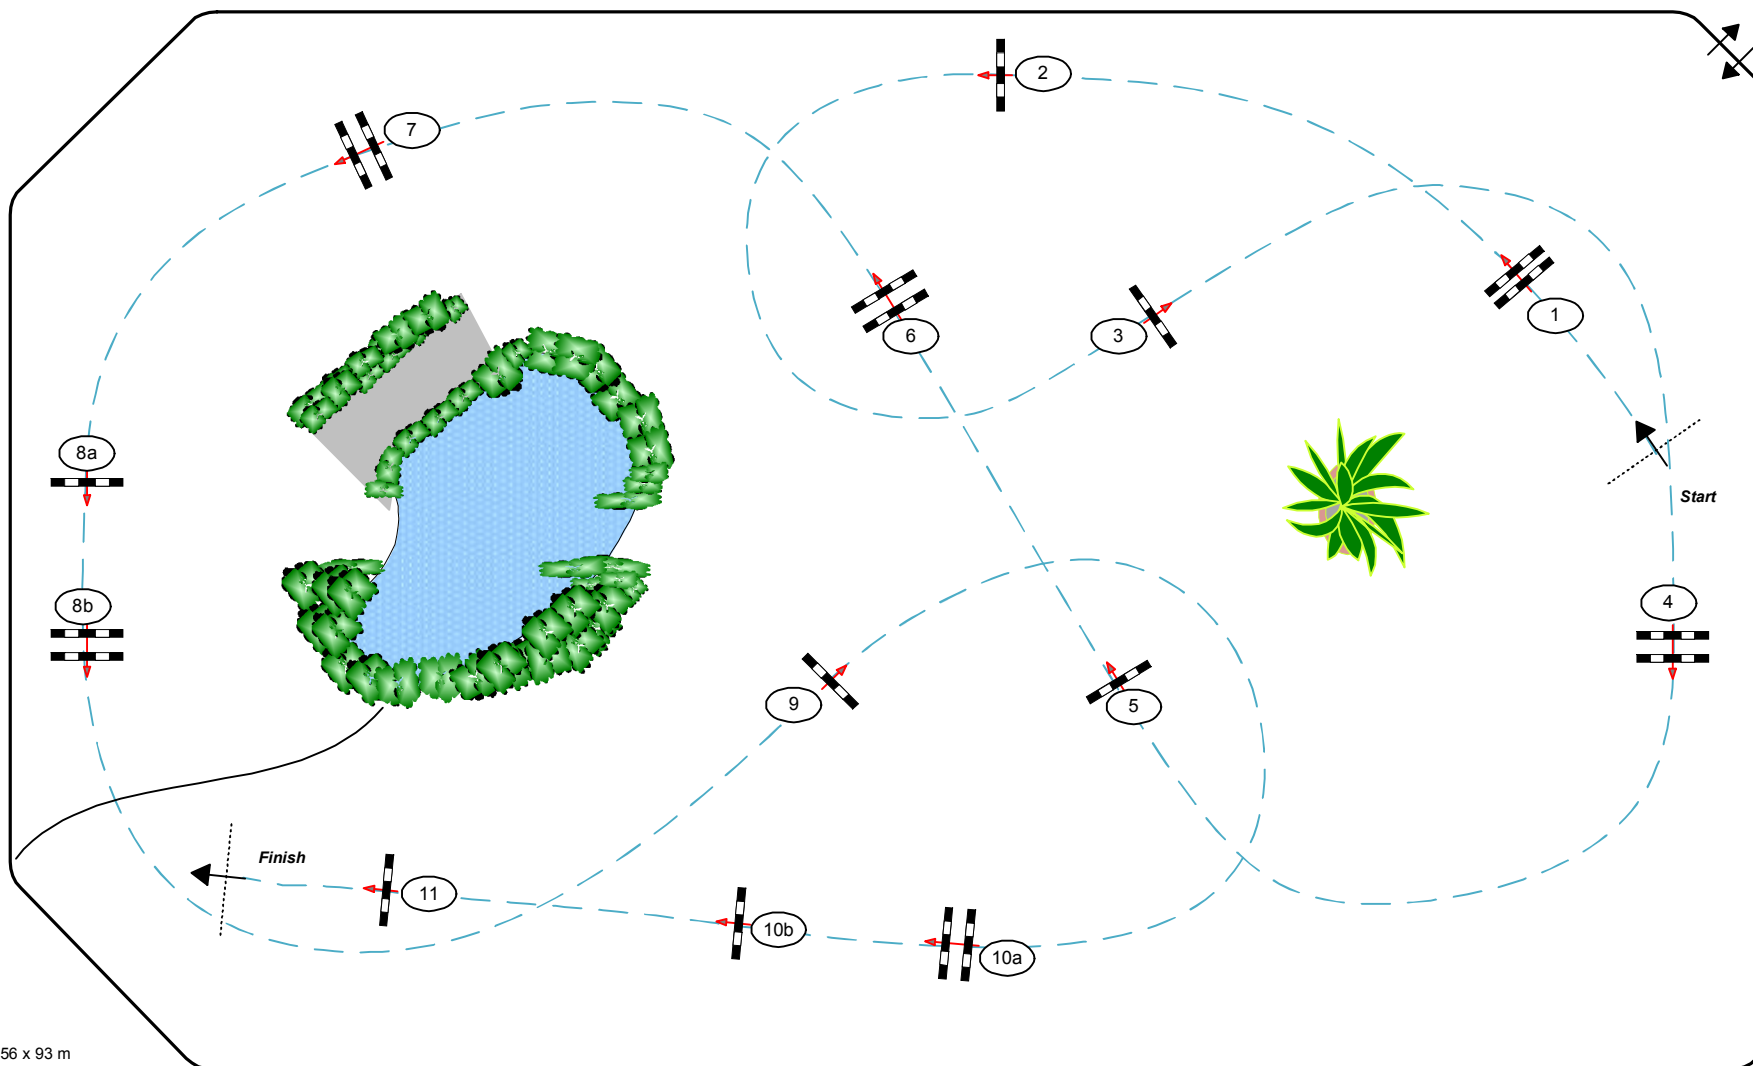

CSI***** GENEVE 2014

Class No. 02

International Competition

Competition against the clock

jeudi 11 décembre 2014

Start: 12:45

Table: A
National RG:
FEI RG / Art. 238.2.1
Height: 1,35 m

Speed: 350 m/min
Length: 400 m
Time allowed: 69 sec
Time limit: 138 sec

Obstacles: 11
Efforts: 13
Penalty sec:
Closed combination:

2nd Phase:
Length: 0 m
Time allowed: 0 sec
Time limit: 0 sec

Course Designers: Gérard Lachat SUI
Luc Musette BEL
Assistant: Marco Cortinovis ITA

Arena: 56 x 93 m