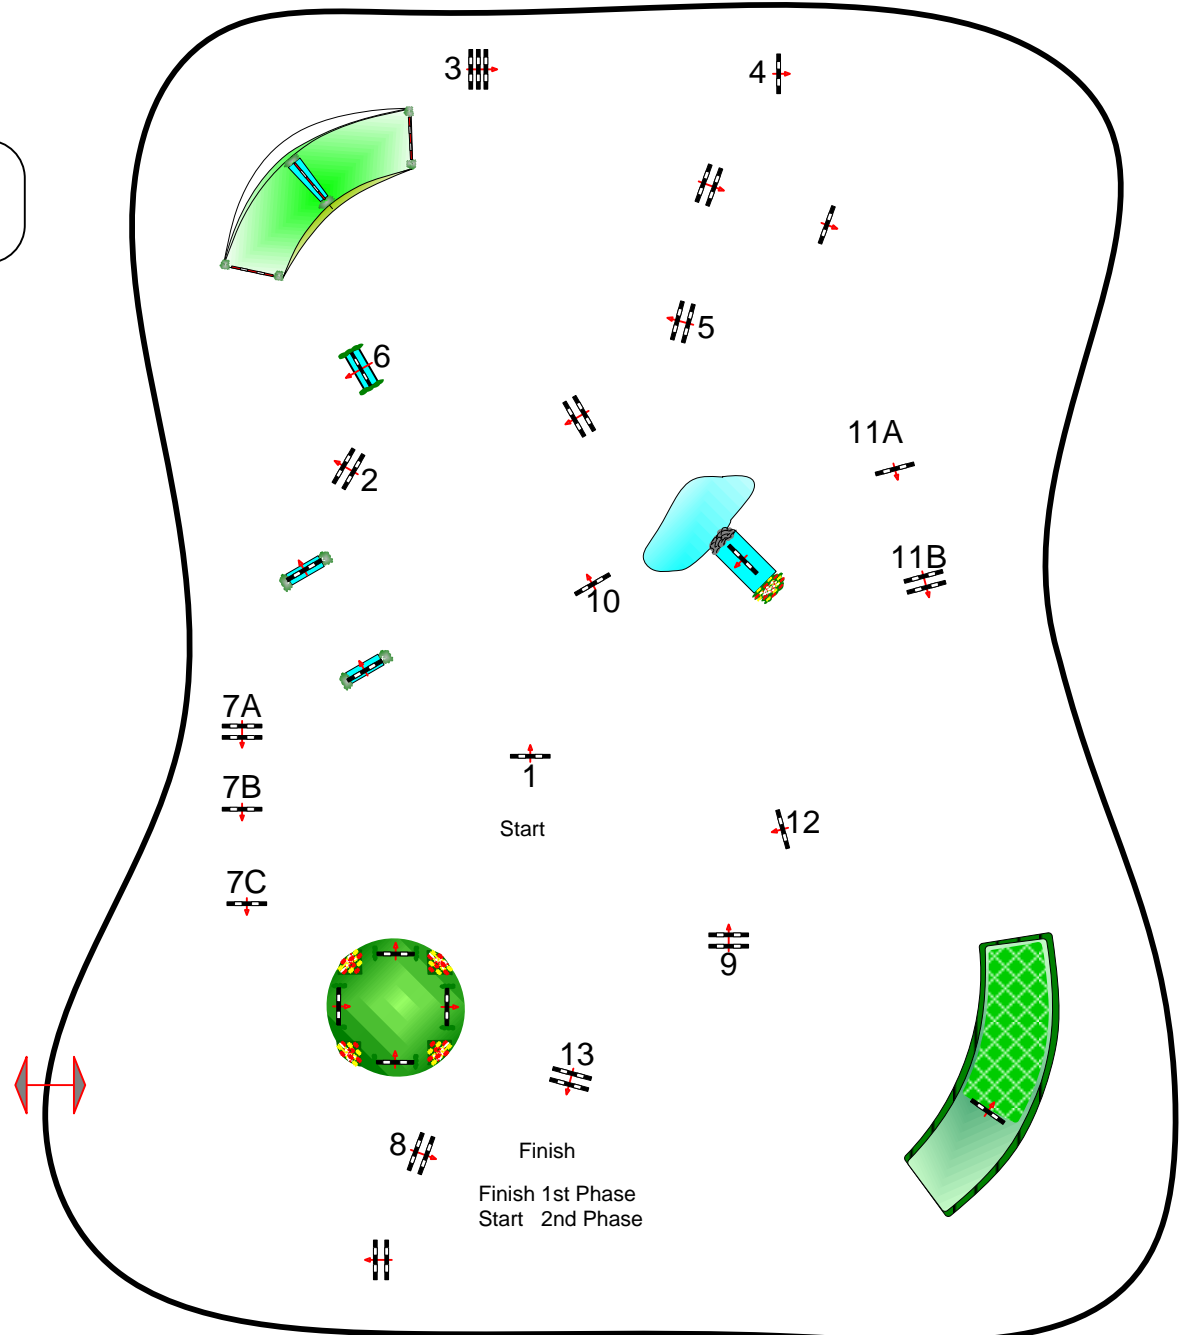

FEI RG / Art. 274.5.3

Height: 1,35 m

Speed: 350 m/min

Length: 340 m

Time allowed: 59 sec

Time limit: 118 sec

Obstacles: 1 TO 8

Efforts: 10

Penalty sec

Closed combination:

2nd Phase:

9 TO 13

Length: 250 m

Time allowed: 43 sec

Time limit: 86 sec

GRASS
STADIUM