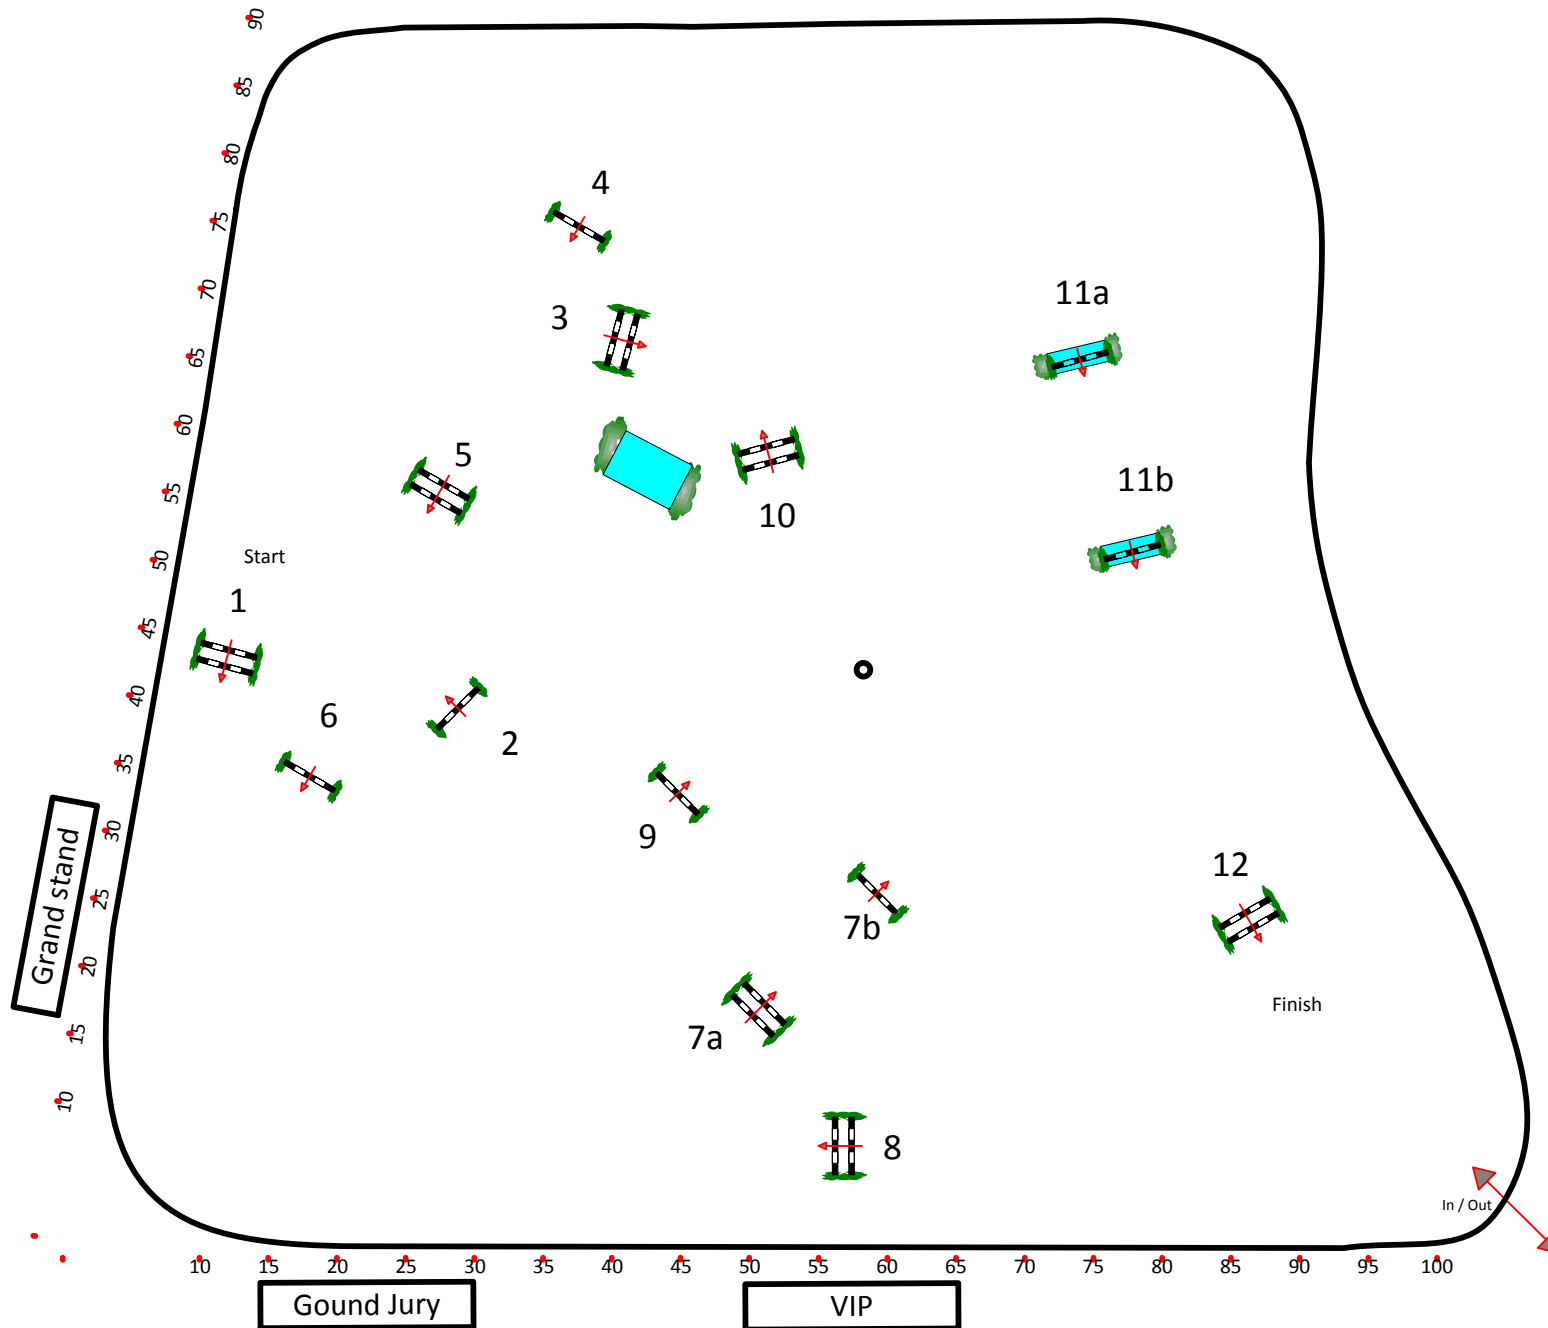

Šamorin Postbank arena (nr 2)

Course Designer
Christa Jung

Class No.: 66

Competition against the clock

Freitag, 22. August 2014

Start: 8:30

Table: A
National RG:
FEI RG / Art. 238.2.1
Height: 1.35/1.40 m

Speed: 375 m/min

Length: 480 m
Time allowed: 77 sec
Time limit: 154 sec

Obstacles: 12
Efforts: 14
Penalty sec
Closed combination:

2.round:
Length: 0 m
Time allowed: 0 sec
Time limit: 0 sec

2nd Jump-off:
Length: 0 m
Time allowed: 0 sec
Time limit: 0 sec