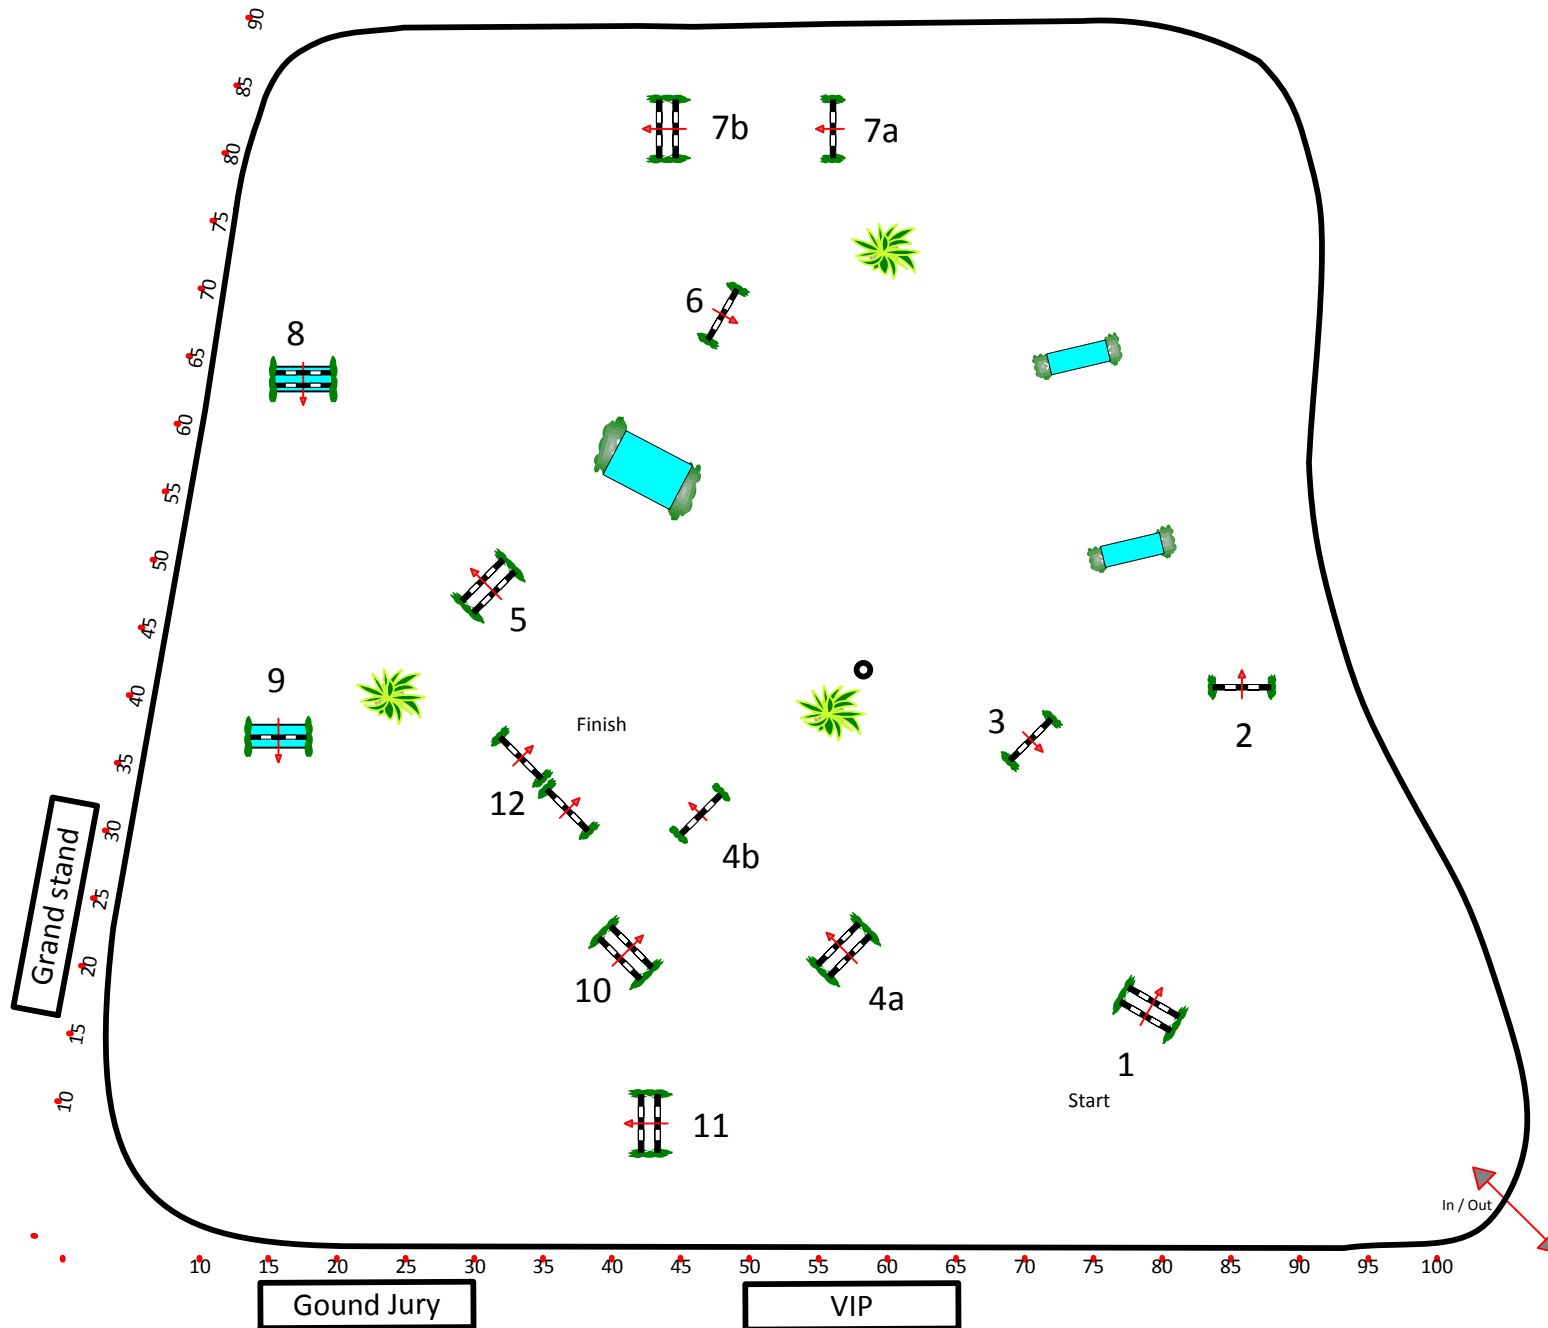

Šamorin Postbank arena (nr 2)

Class No.: 68

Last Chance

Competition against the clock

Saturday, 23.8.2014

Start: 11:00

Table: A
 National RG:
 FEI RG / Art. 238.2.1
 Height: 1.35 m

Speed: 375 m/min

Length: 470 m
 Time allowed: 76 sec
 Time limit: 152 sec

Obstacles: 12
 Efforts: 14
 Penalty sec
 Closed combination:

1st Jump-off:

2.round: m
 Time allowed: 0 sec
 Time limit: 0 sec

2nd Jump-off:

Length: 0 m
 Time allowed: 0 sec
 Time limit: 0 sec