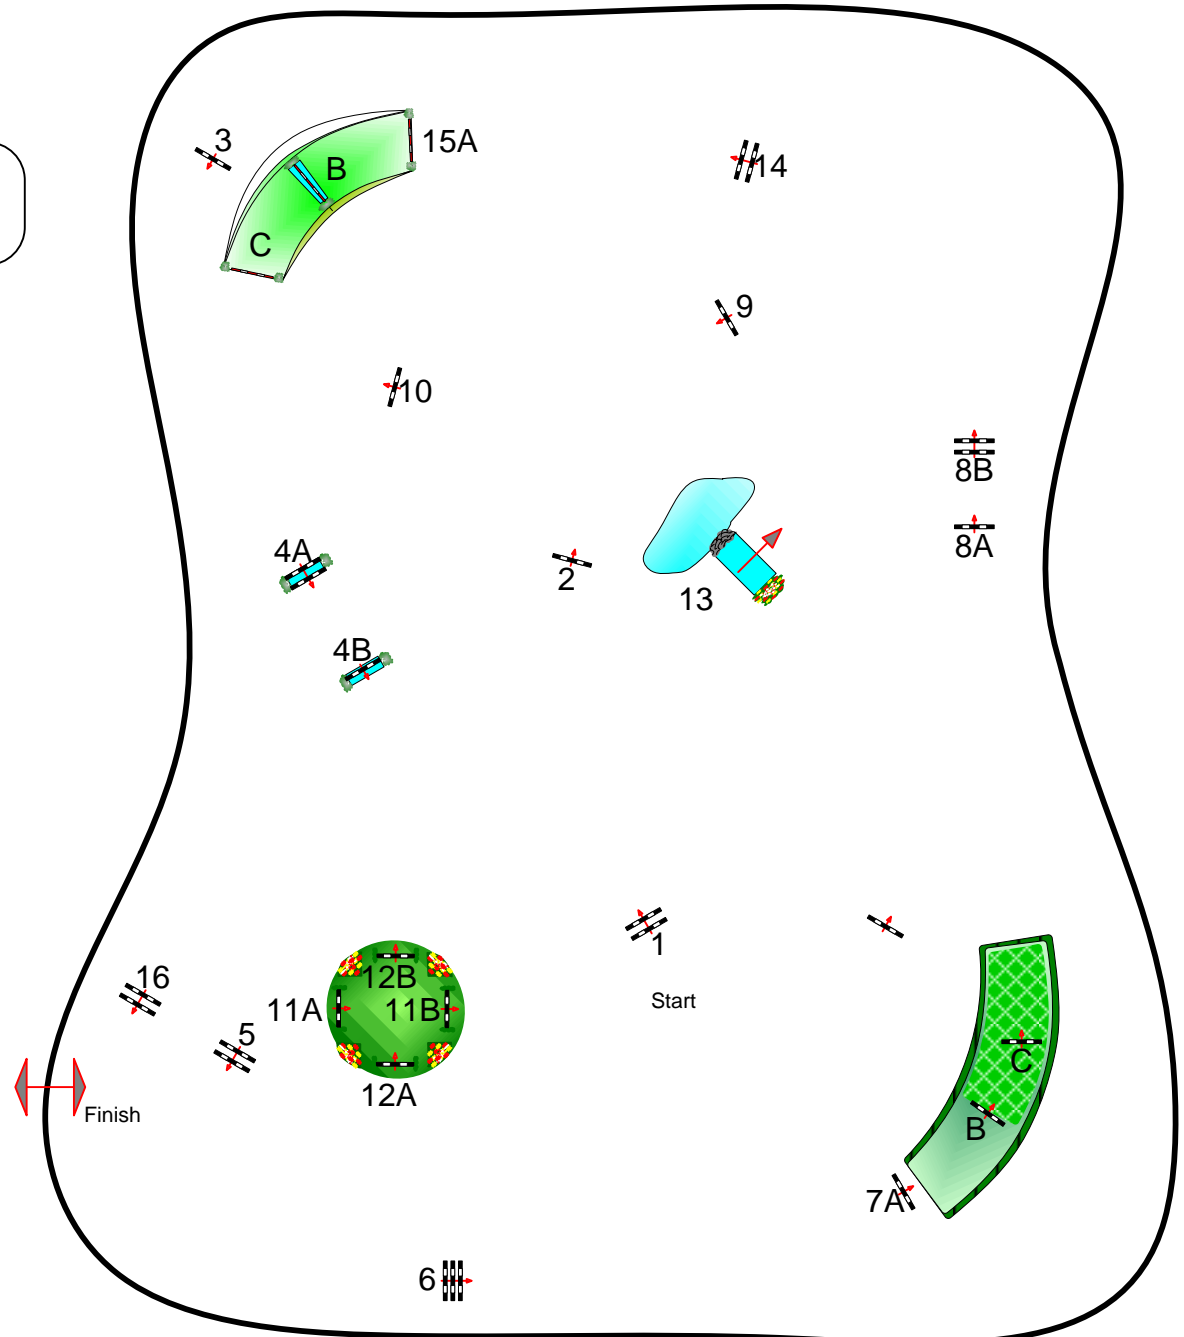

# CSI 3 \*\*\* Samorin.2014

Class No.: S 72

DERBY TOUR

Competition against the clock

samedi 23 août 2014

Start: 0:00

Table: A

National RG:

FEI RG / Art. 238.2.1

Height: 1,45 m

Speed: 400 m/min

Length: 920 m

Time allowed: 138 sec

Time limit: 276 sec

Obstacles: 1 TO 16

Efforts: 22

Penalty sec

Closed combination:

:

Length: 0 m

Time allowed: 0 sec

Time limit: 0 sec

GRASS  
STADIUM

JURY