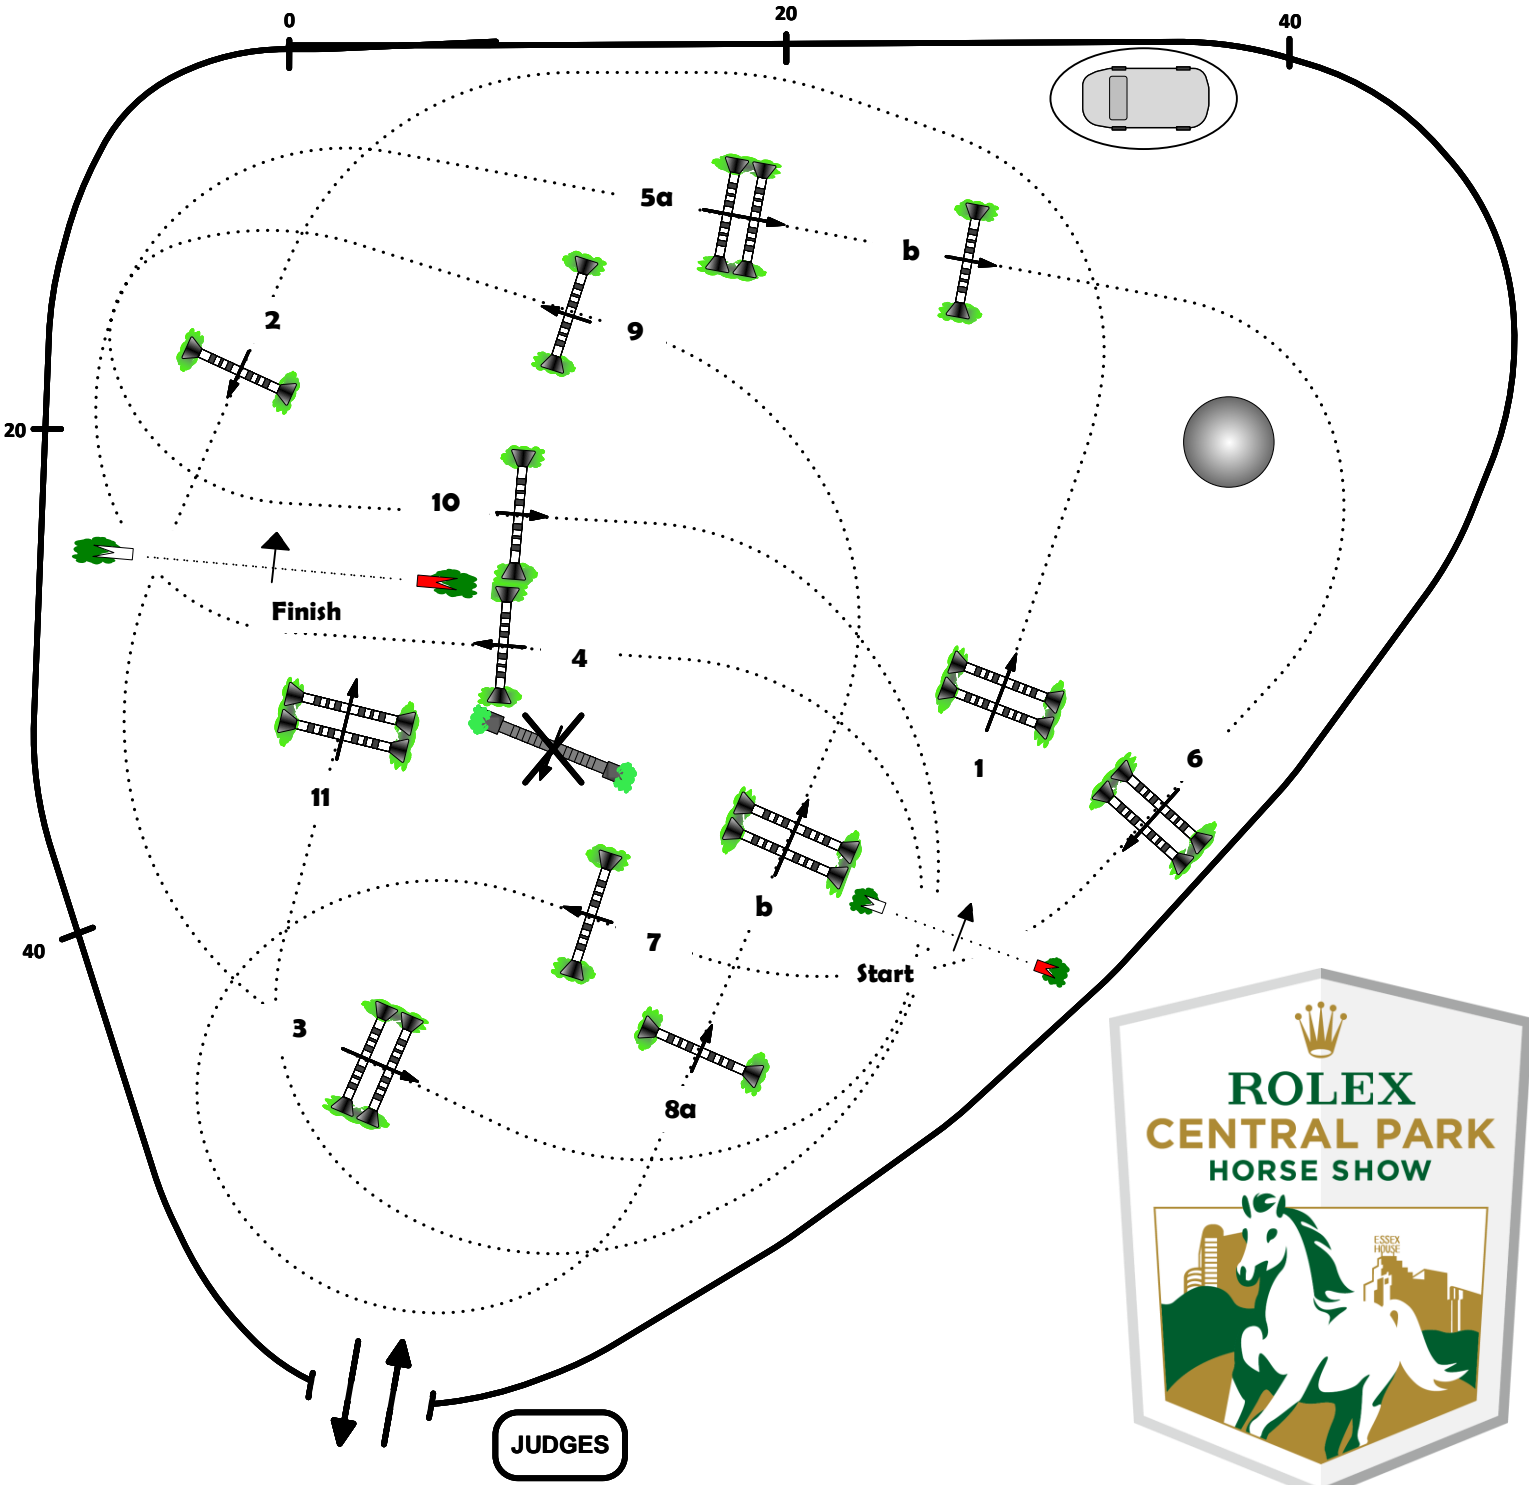

# 2017 CSI\*\*\* ROLEX CENTRAL PARK HORSE SHOW

Class : NAT A JUNIOR/AMATEUR 1.20 m FAULTS CONVERTED  
 Thursday, September 21, 2017

Table: III	Obstacles: 11	Jump-off: -----
Article :	Length: 470 m	Efforts: 13
Height: 1.20 m	Time limit: 120 sec	Length: 0 m
		Time allowed: 0 sec
		Time limit: 0 sec

Course Designer : Guilherme Jorge ( BRA )