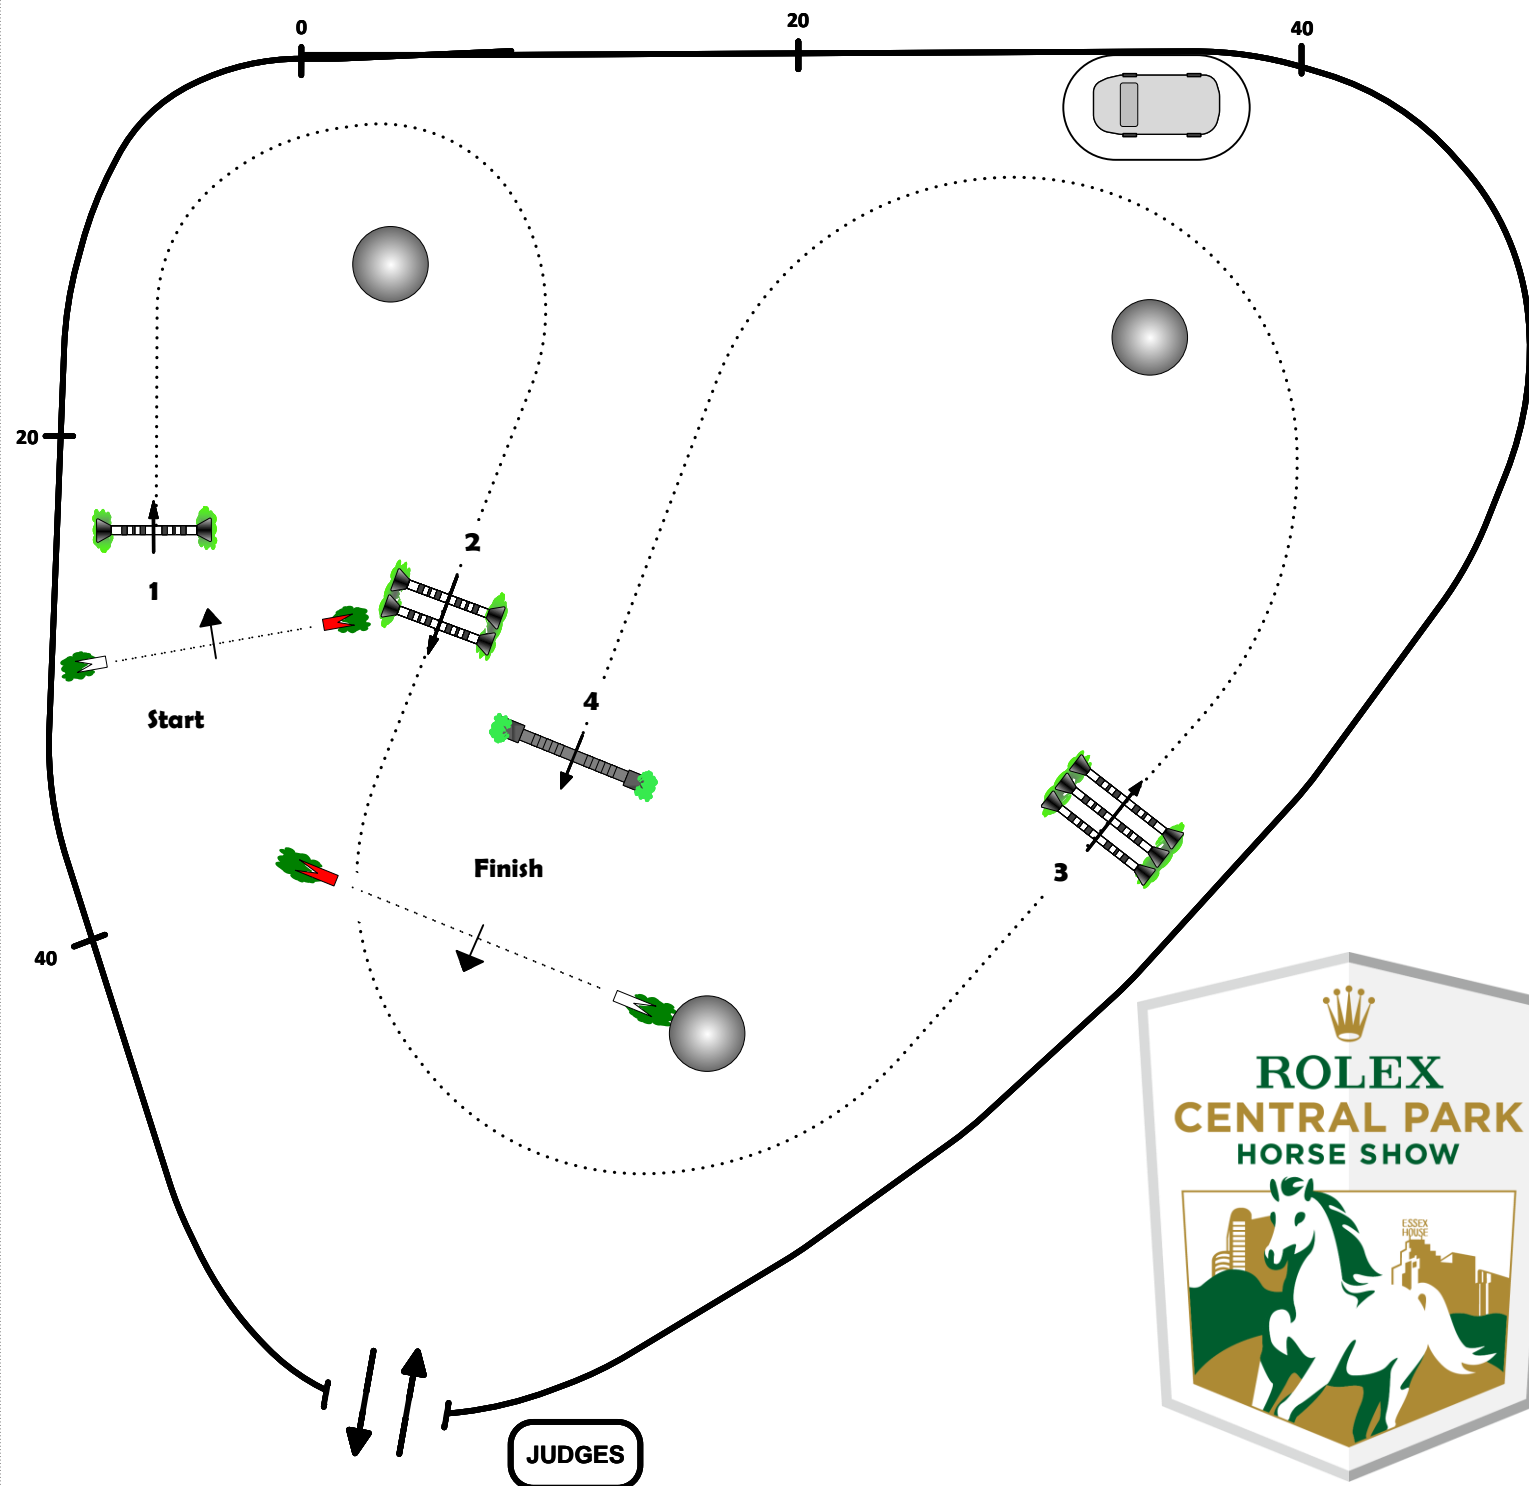

2017 CSI*** ROLEX CENTRAL PARK HORSE SHOW

Class No.: NAT B

\$ 50.000 PUISSANCE CLASS

Thursday, September 21, 2017

Table: A

Obstacles: 04

Jump-off: 3-4

Article : 262.2

Height: 1.60 m

Efforts: 04

Course Designer :

Guilherme Jorge

(BRA)