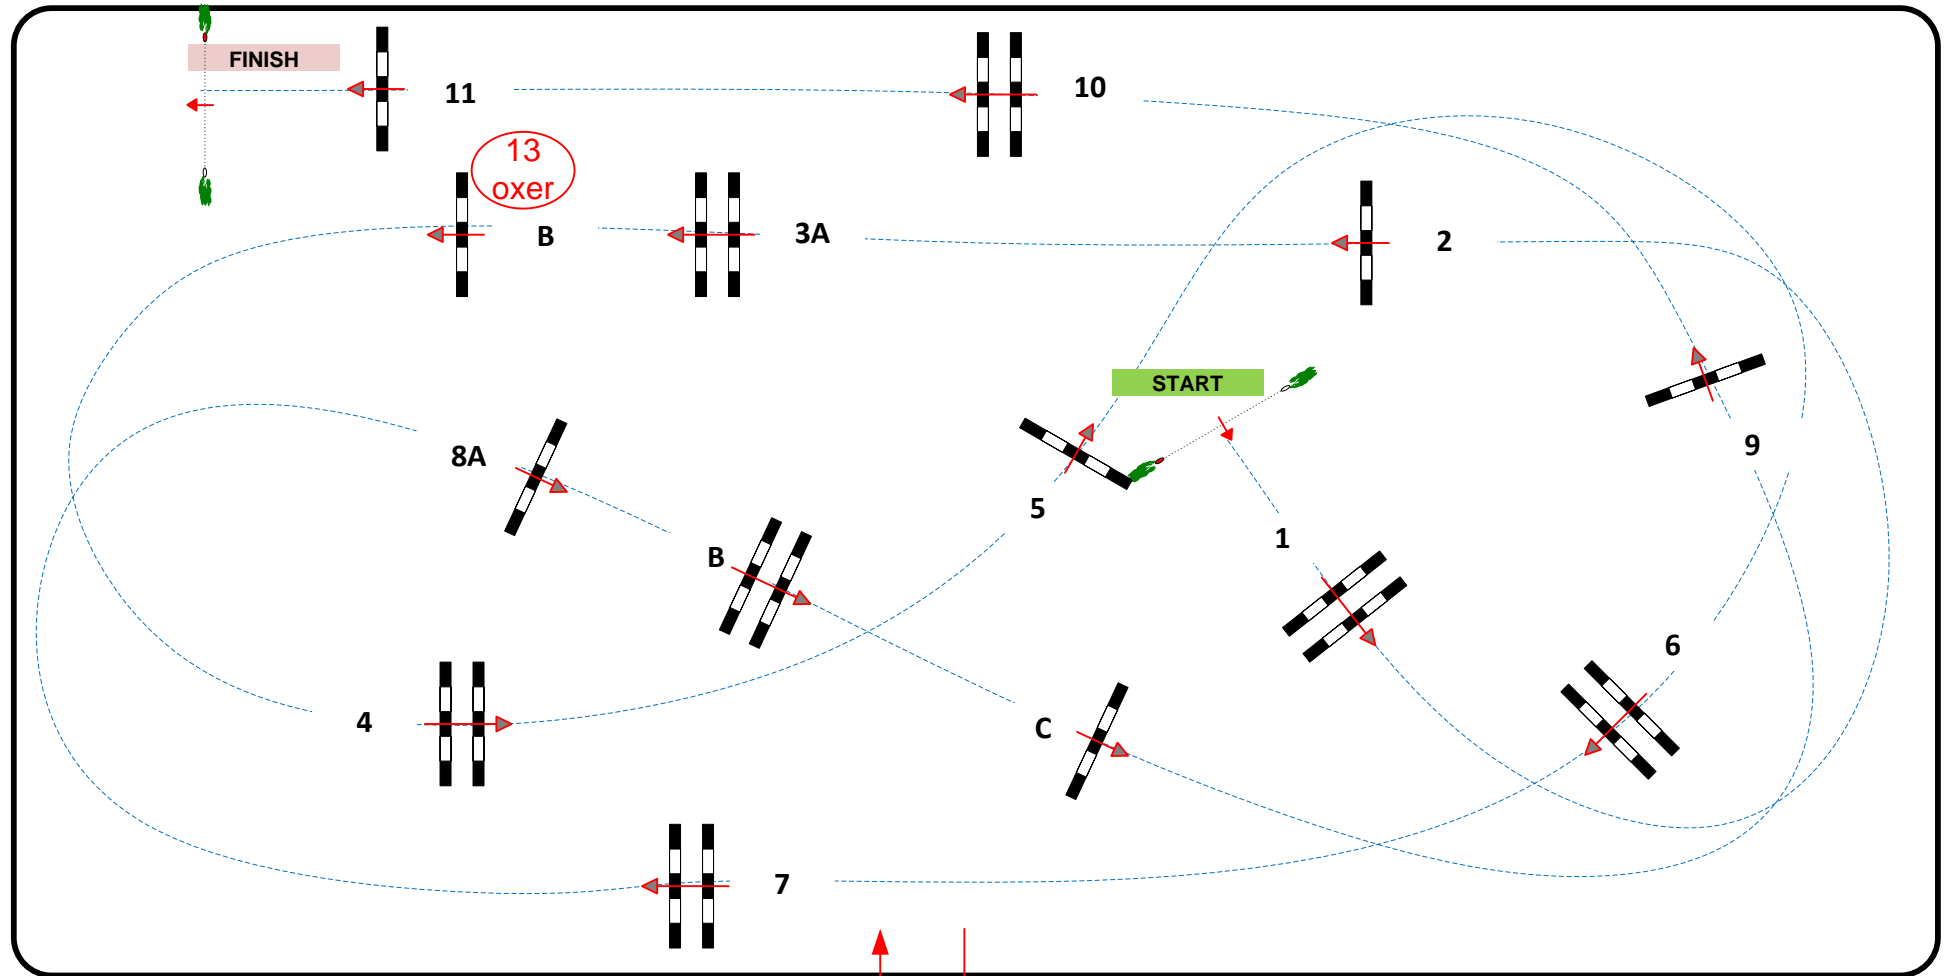

CSI* Small Tour 1,20

Competition with jump-off

zaterdag 13 januari 2018

Table: A

Speed: 350 m/min

Obstacles: 11

Jump-off: 2 - 13 - 5 - 7 - 8BC - 10

Length: 430 m

Efforts: 14

Length: 270 m

FEI RG / Art. 238.2.2

Time allowed: 74 sec

Time allowed: 47 sec

Height: 1,20 m

Time limit: 148 sec

Time limit: 94 sec

S11

J
U
R
Y