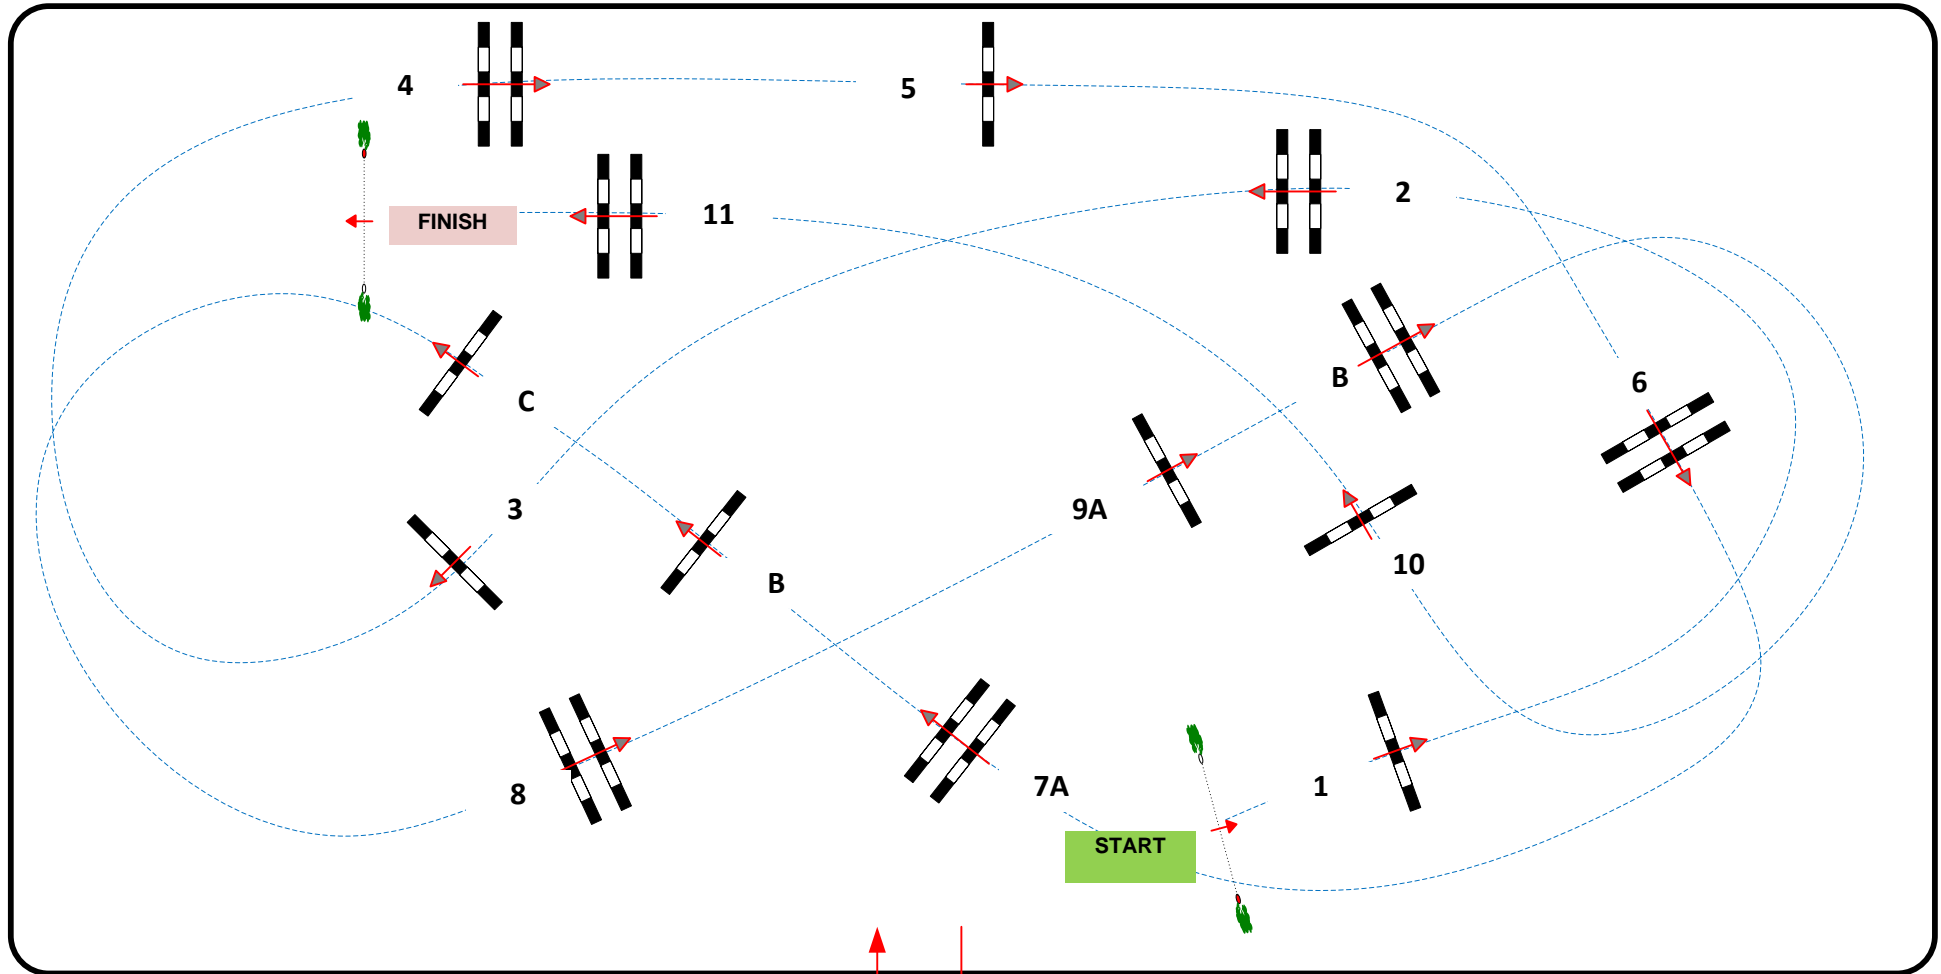

CSI* Big Tour Grand Prix

Competition with jump-off

zaterdag 13 januari 2018

Table: A

Speed: 350 m/min

Obstacles: 11

Jump-off: **5 - 6 - 7AB - 8 - 9B - 10 - 11**

Length: 0 m

Efforts: 14

Length: 260 m

FEI RG / Art. 238.2.2

Time allowed: 0 sec

Time allowed: 45 sec

Height: 1,30 m

Time limit: 0 sec

Time limit: 90 sec

S12

JURY