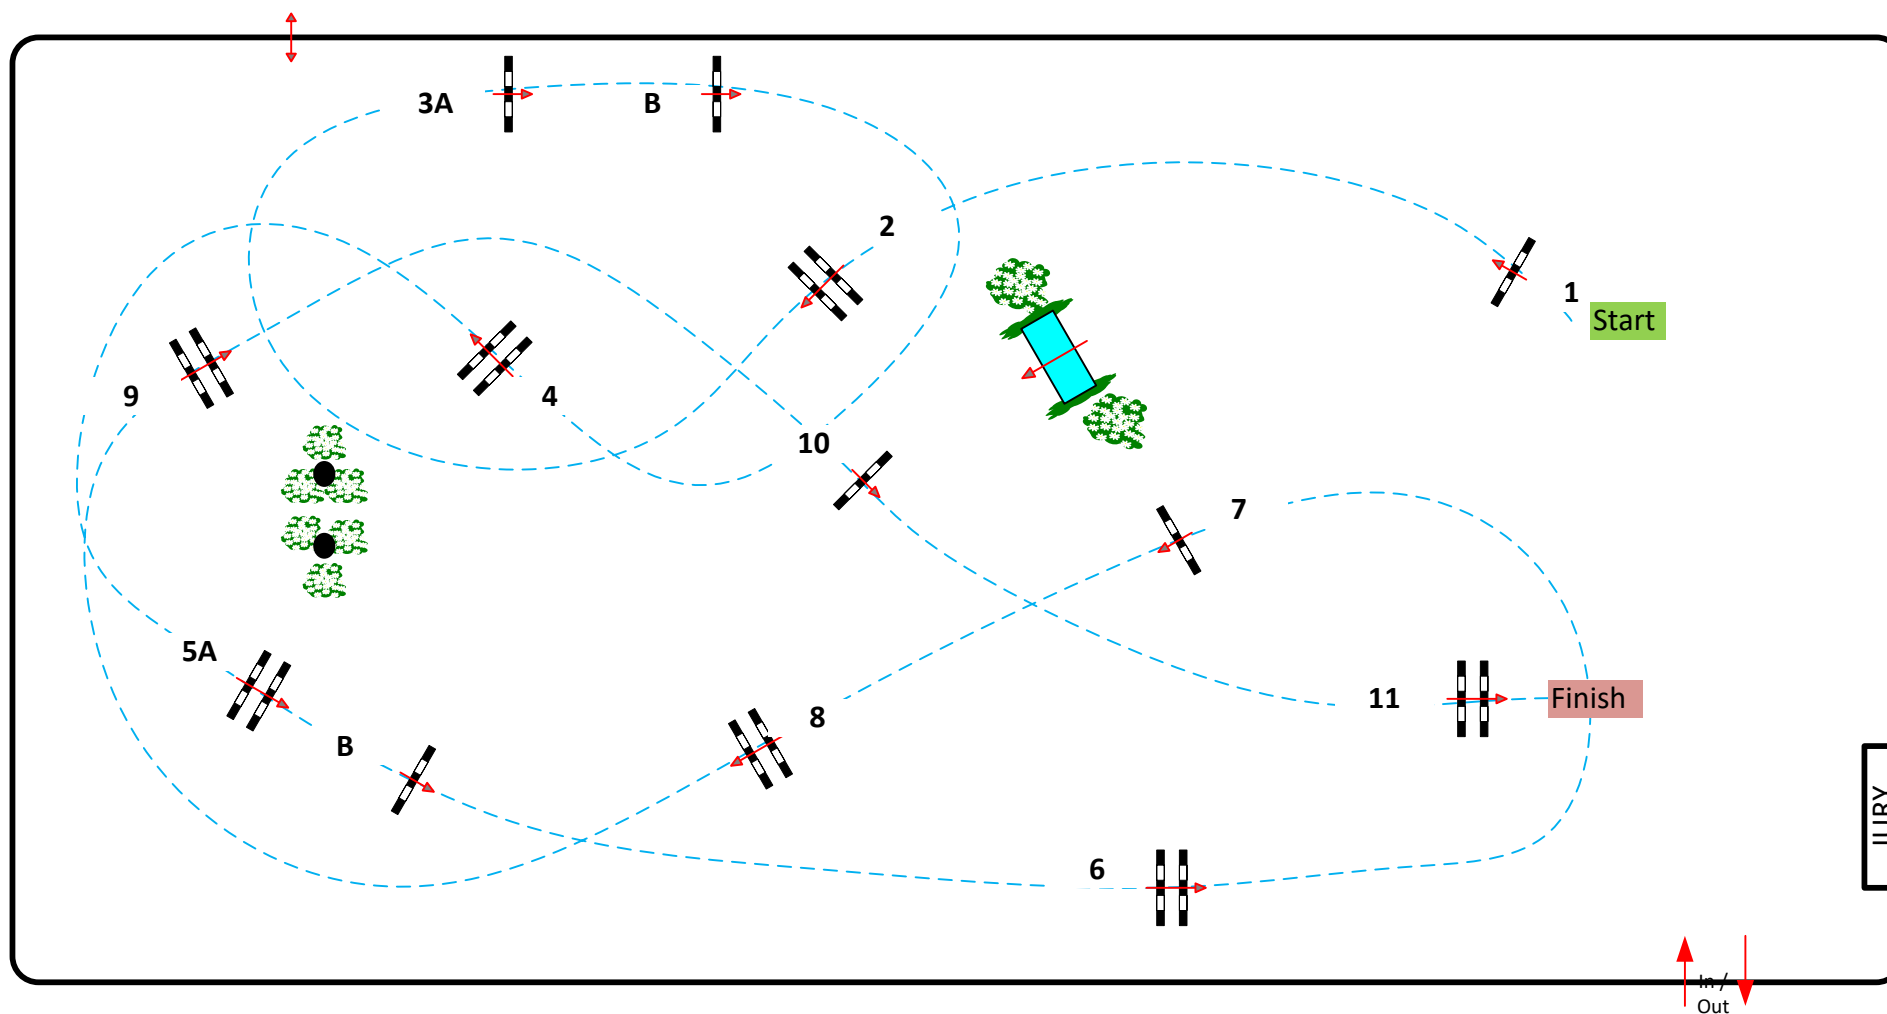

CSI*/**** Ommen 2018

S6

CSI* 1,20

Competition against the clock

vrijdag 3 augustus 2018

Table: A
National RG:
FEI RG / Art. 238.2.1
Height: 1,20 m

Speed: 350 m/min
Length: 470 m
Time allowed: 81 sec
Time limit: 162 sec

Obstacles: 11
Efforts: 13

Course Designer
Henk Linders

Assitants
Martin Jansman
Sjack Meulemans
Willem Schepers