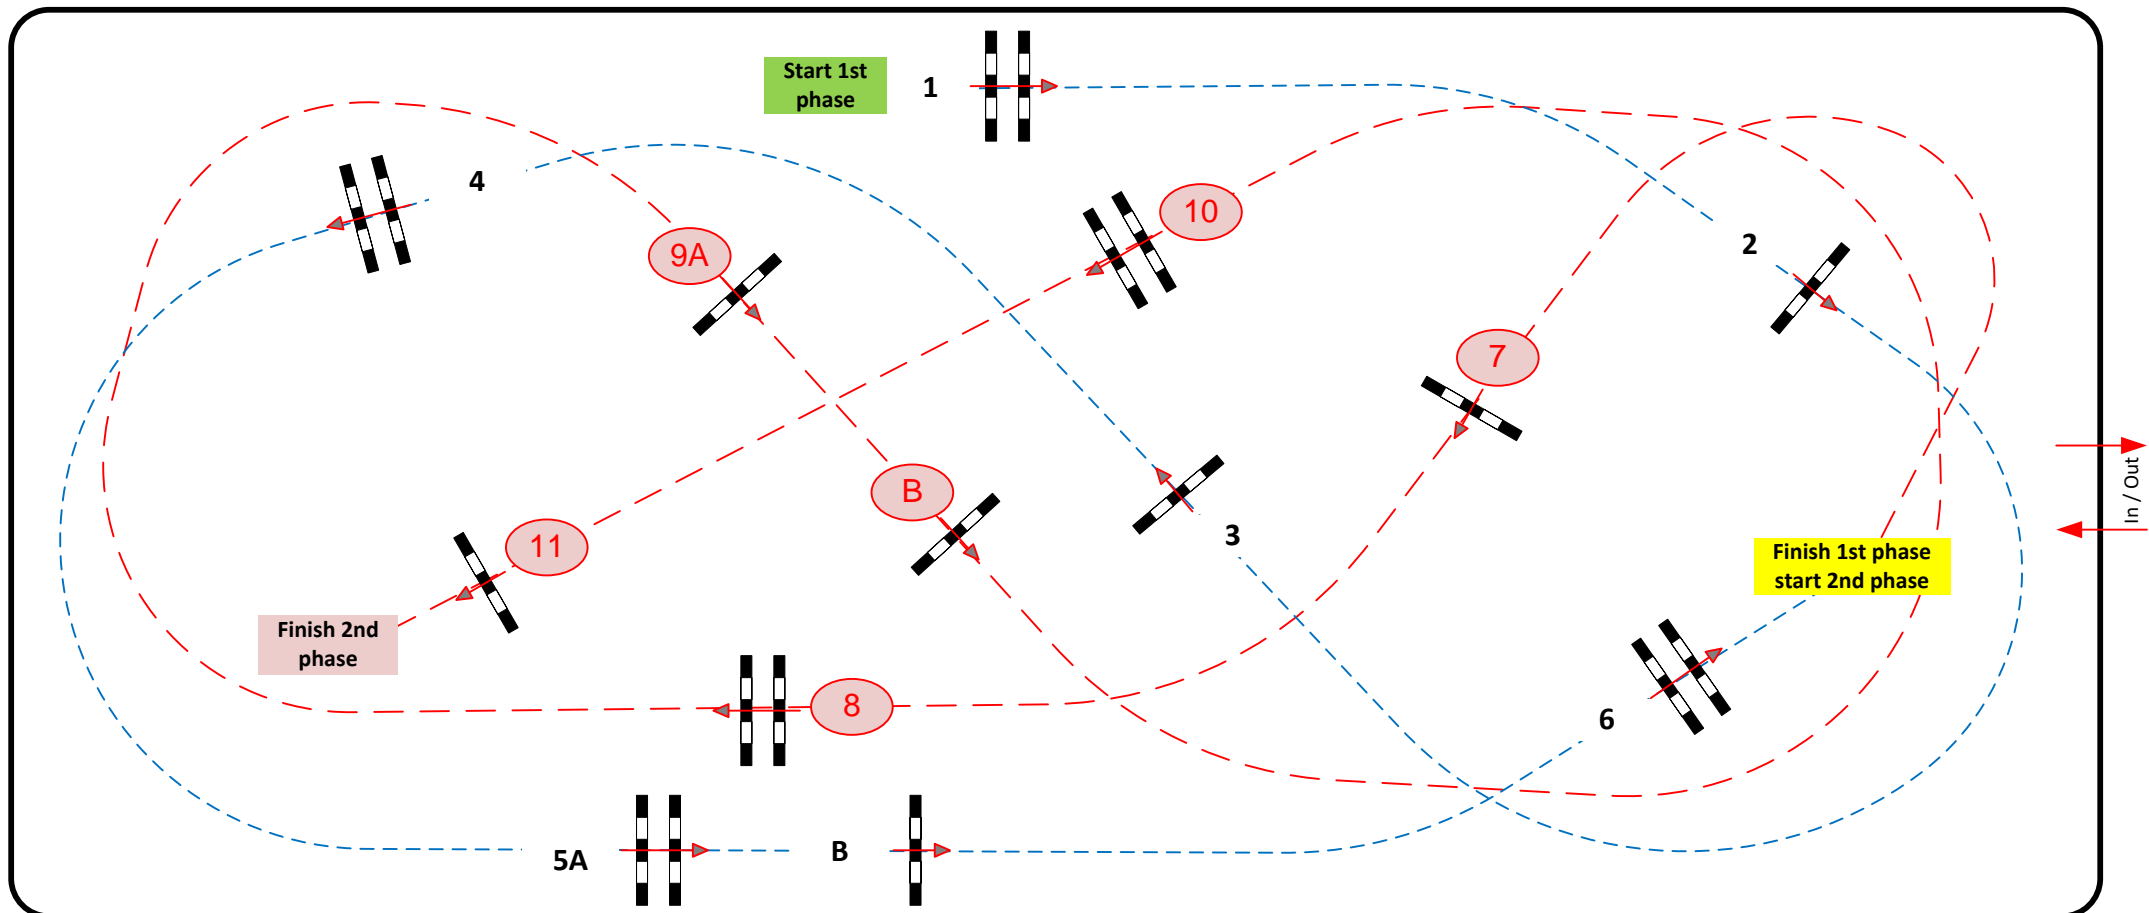

Length: 230 m

Efforts: 7

Length: 250 m

Time allowed: 40 sec

Time allowed: 43 sec

Time limit: 80 sec

Time limit: 86 sec

FEI RG / Art. 274.5.6

Height: 1,25 m

33x76

Course design: Henk Linders Assistant: Martin Jansman, Sjack Meulemans, Willem Schepers

JURY