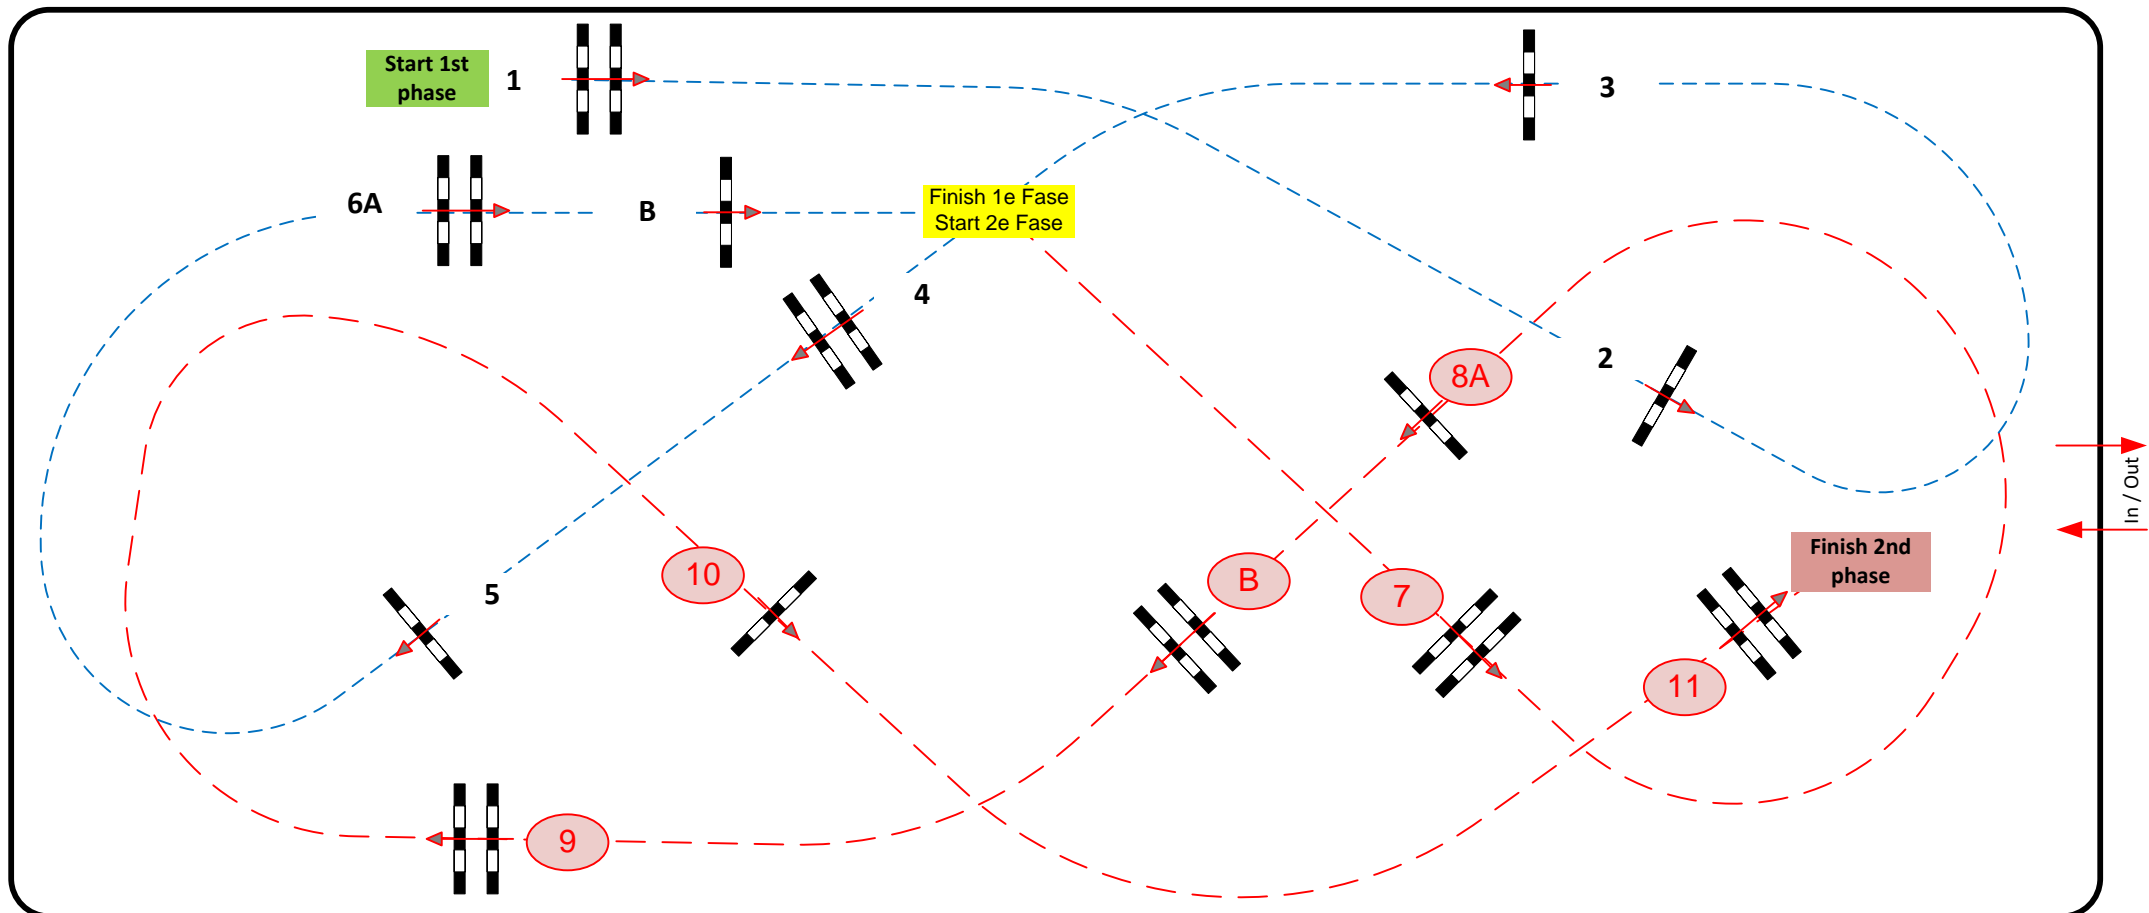

Length: 210 m

Efforts: 7

Length: 230 m

FEI RG / Art. 274.5.6

Time allowed: 36 sec

Time allowed: 40 sec

Height: 1,45 m

Time limit: 72 sec

Time limit: 80 sec

33x76

Course design: Henk Linders Assistant: Martin Jansman, Sjack Meulemans, Willem Schepers

JURY