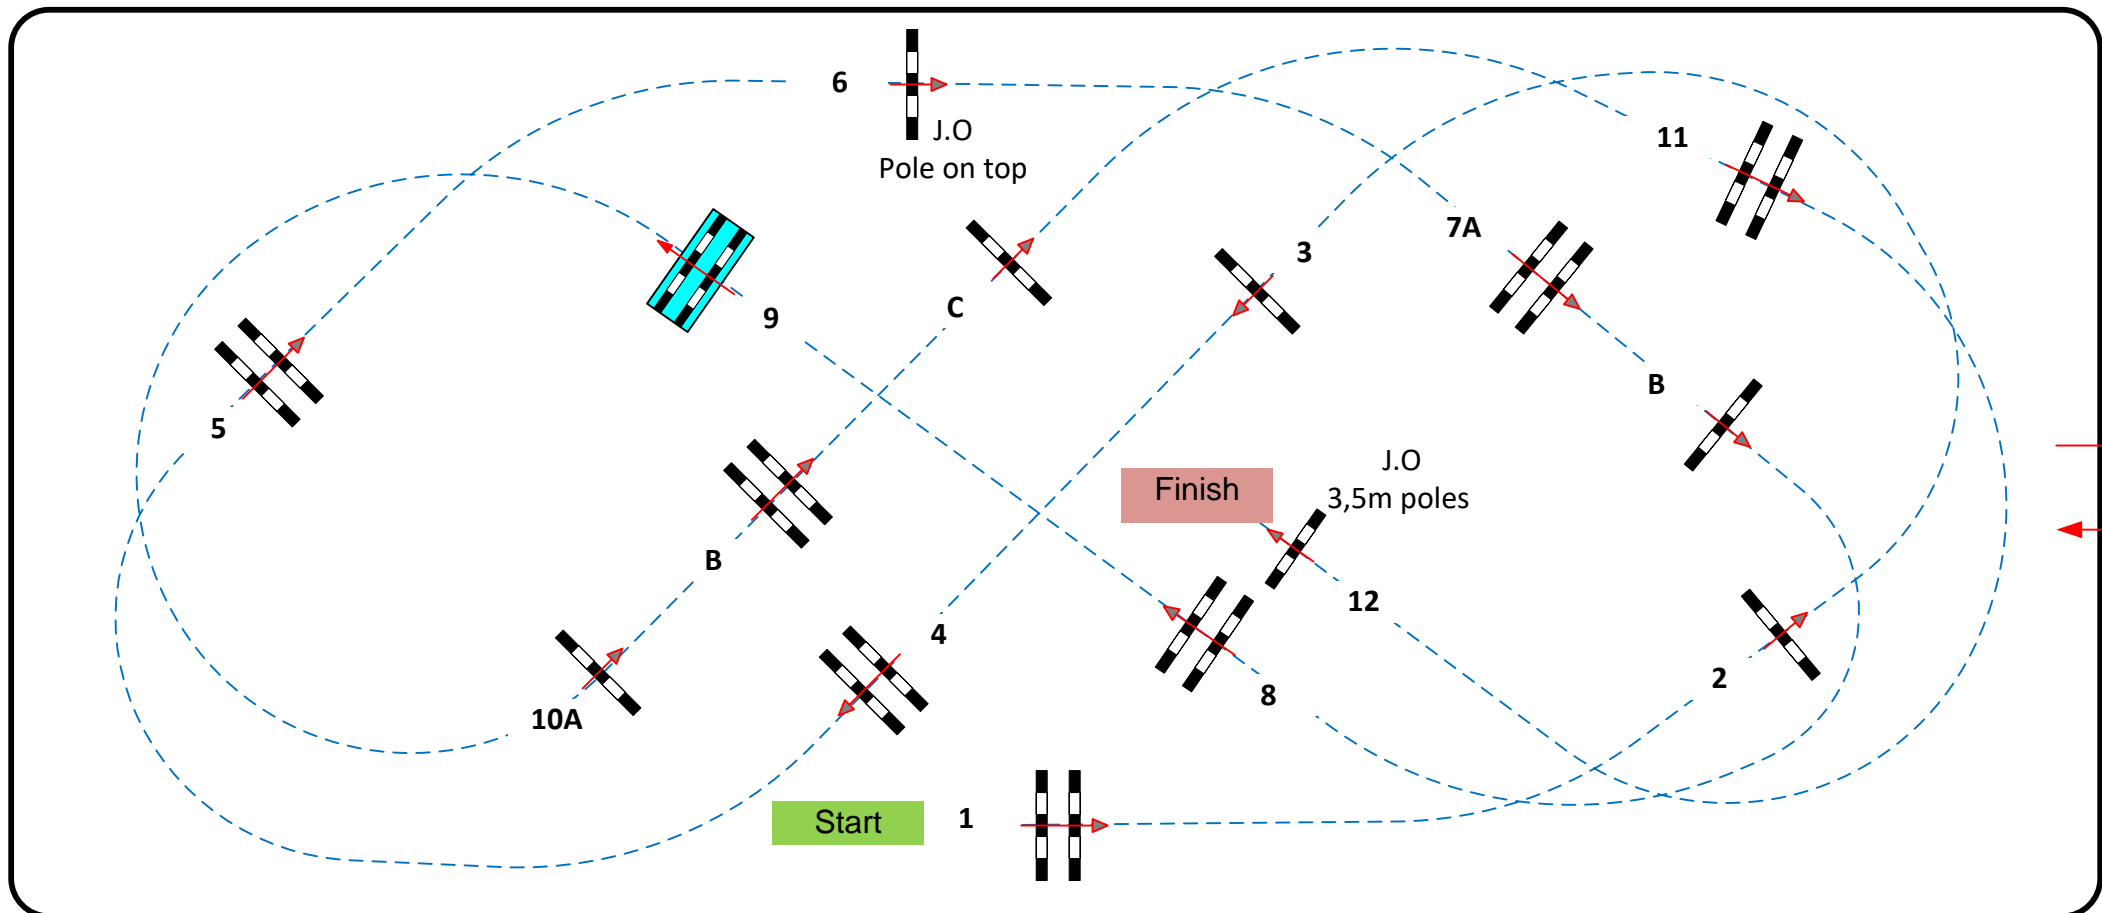

CSI *** / * / YH Zwolle

CSI*** Big Tour

Competition with jump-off

vrijdag 19 oktober 2018

Table: A	Speed: 350 m/min	Obstacles: 12	Jump off: 5 - 6 - 9 - 10BC - 12 - 1 - 2
FEI RG / Art. 238.2.2	Length: 0 m	Efforts: 15	Length: 230 m
Height: 1,50 m	Time allowed: 0 sec		Time allowed: 40 sec
	Time limit: 0 sec		Time limit: 80 sec

33x76

Course design: Henk Linders Assistant: Martin Jansman, Sjack Meulemans, Willem Schepers

JURY