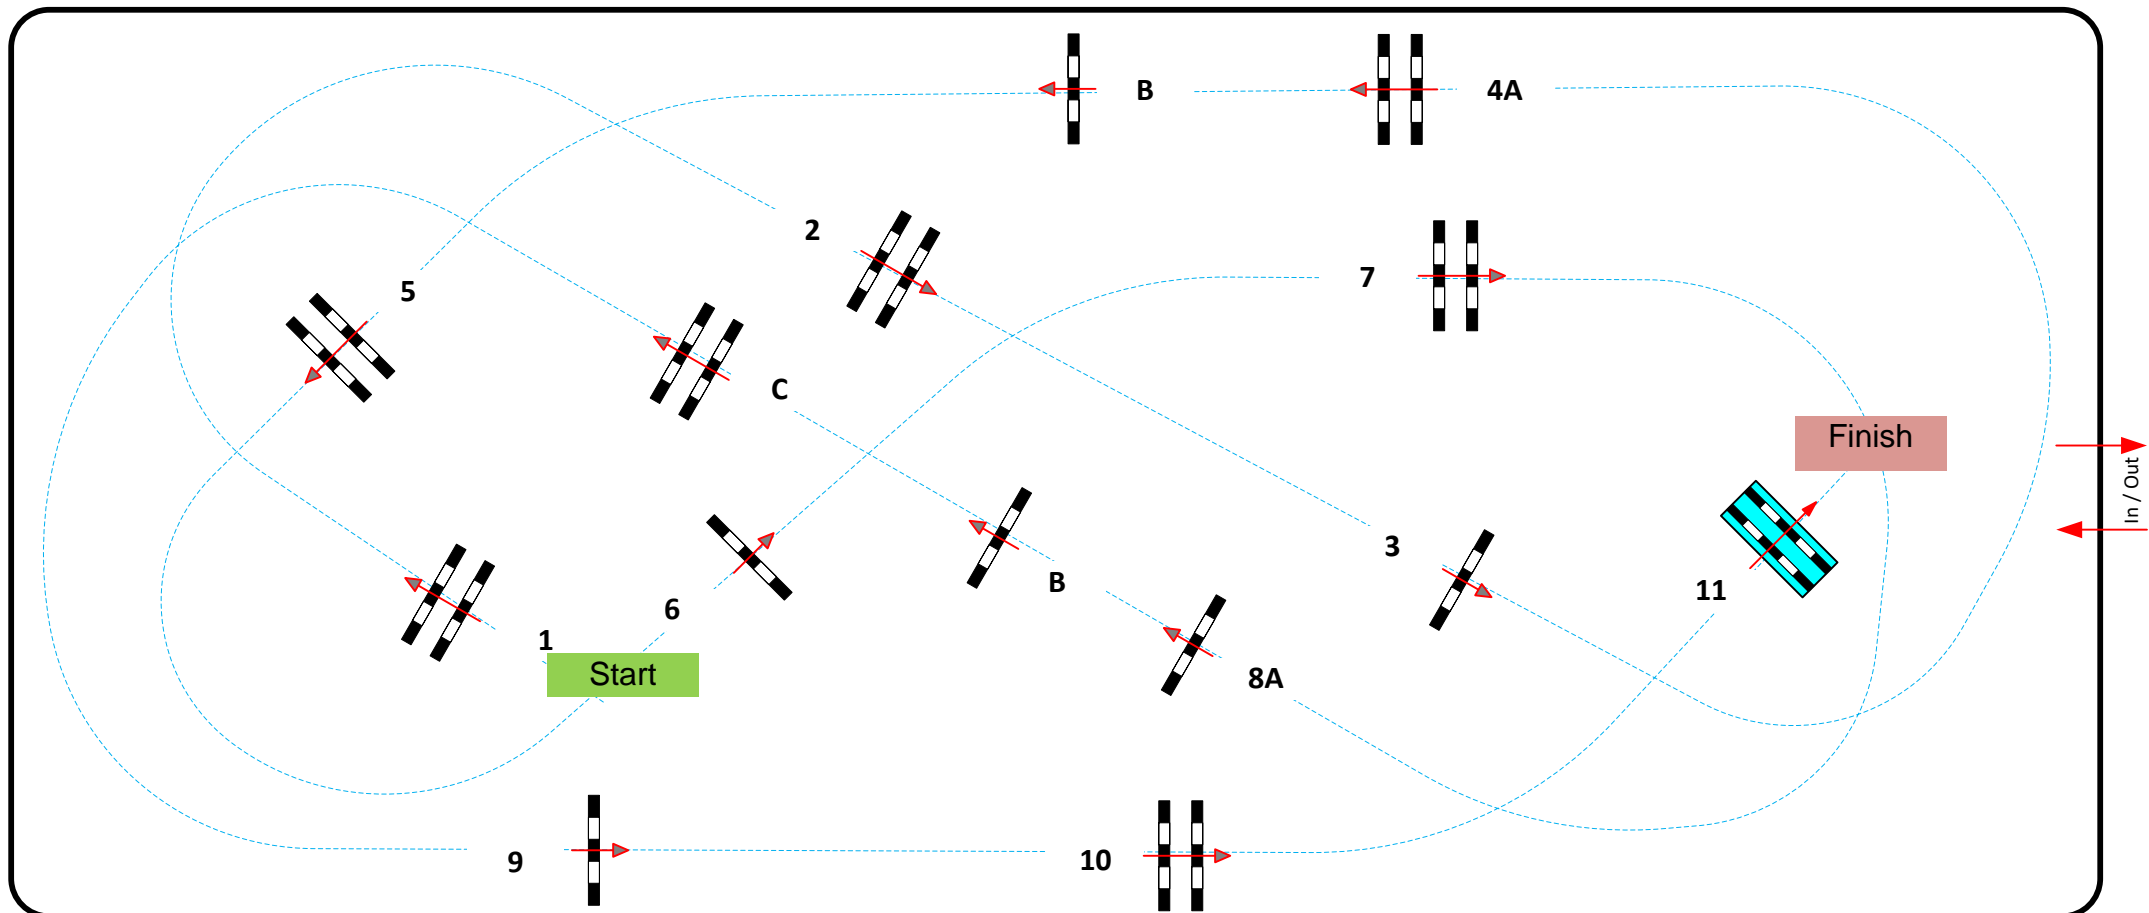

CSI *** / * / YH Zwolle

CSI* Small Tour

Competition with jump-off

zaterdag 20 oktober 2018

Table: A

Speed: 350 m/min

Obstacles: 11

Jump off: **4B - 5 - 6 - 7 - 8AB - 10**

Length: 430 m

Efforts: 14

Length: 230 m

FEI RG / Art. 238.2.2

Time allowed: 74 sec

Time allowed: 40 sec

Height: 1,30 m

Time limit: 148 sec

Time limit: 80 sec

33x76

Course design: Henk Linders Assistant: Martin Jansman, Sjack Meulemans, Willem Schepers

JURY