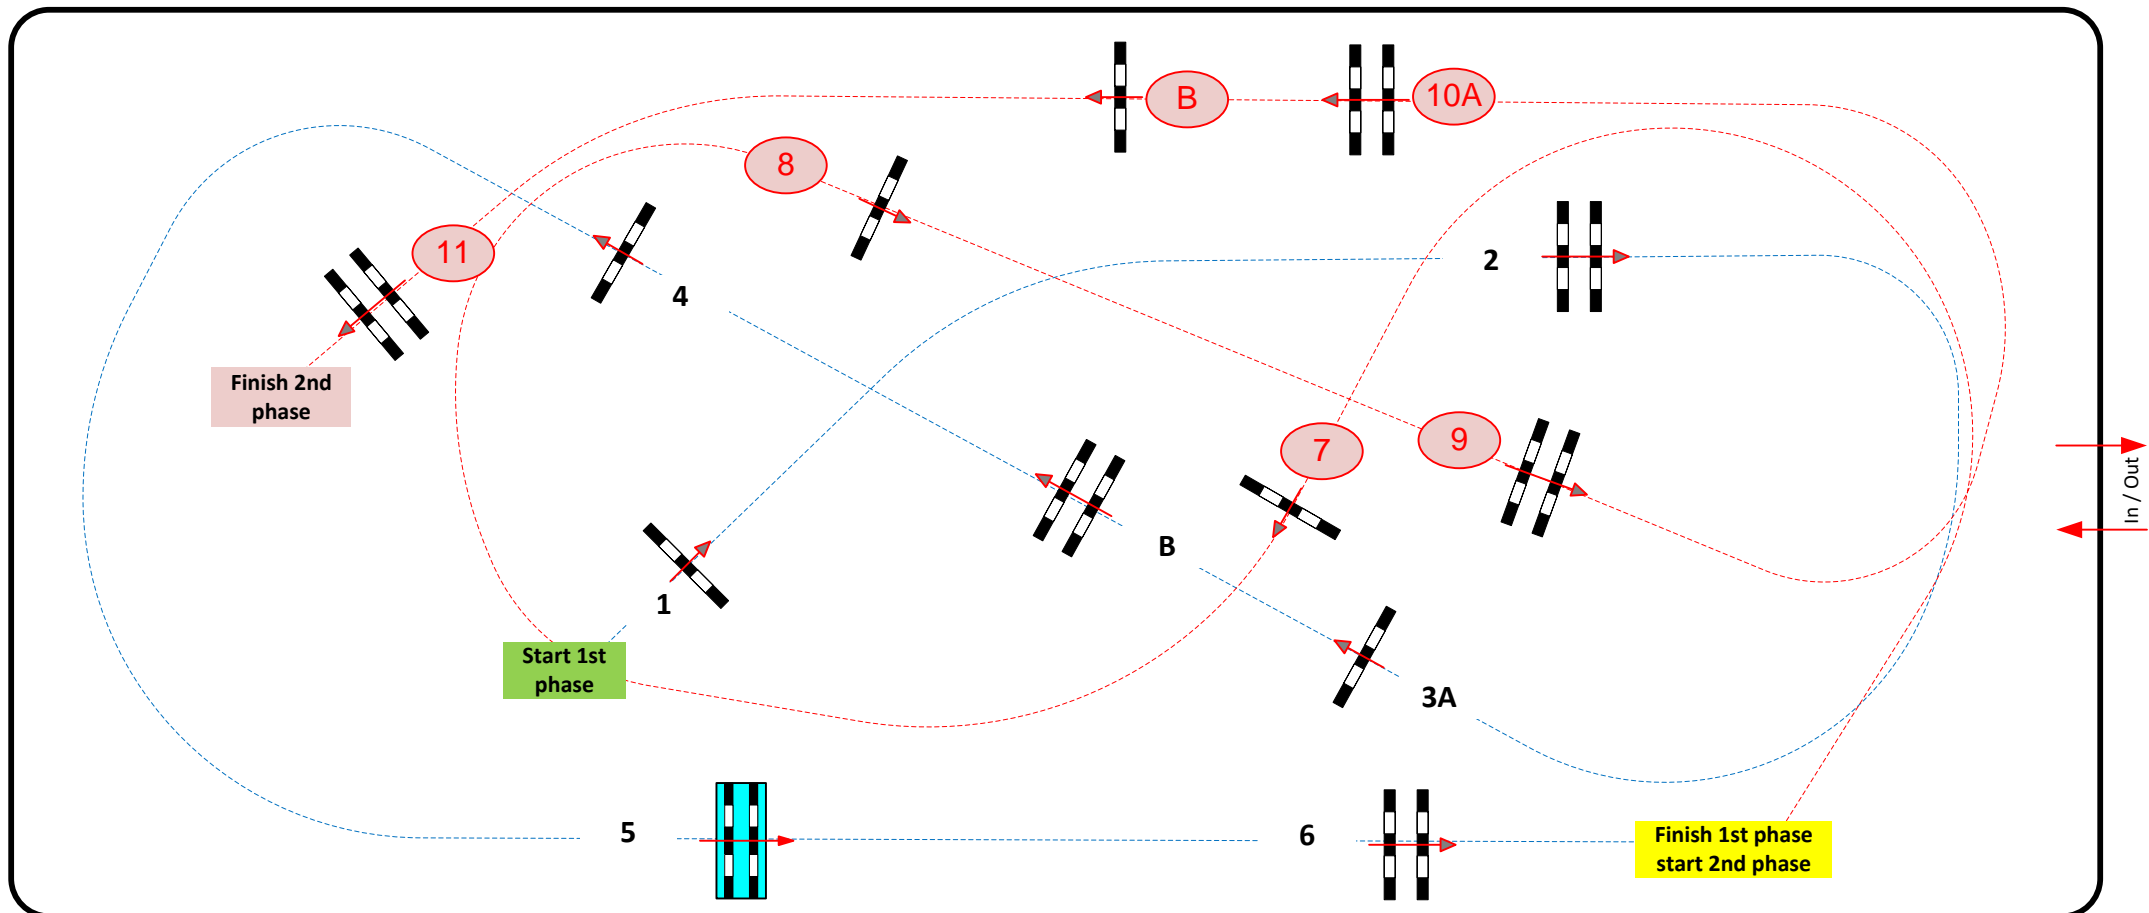

Length: 250 m

Efforts: 7

Length: 250 m

FEI RG / Art. 274.5.6

Time allowed: 43 sec

Time allowed: 43 sec

Height: 1,40 m

Time limit: 86 sec

Time limit: 86 sec

33x76

Course design: Henk Linders Assistant: Martin Jansman, Sjack Meulemans, Willem Schepers

JURY