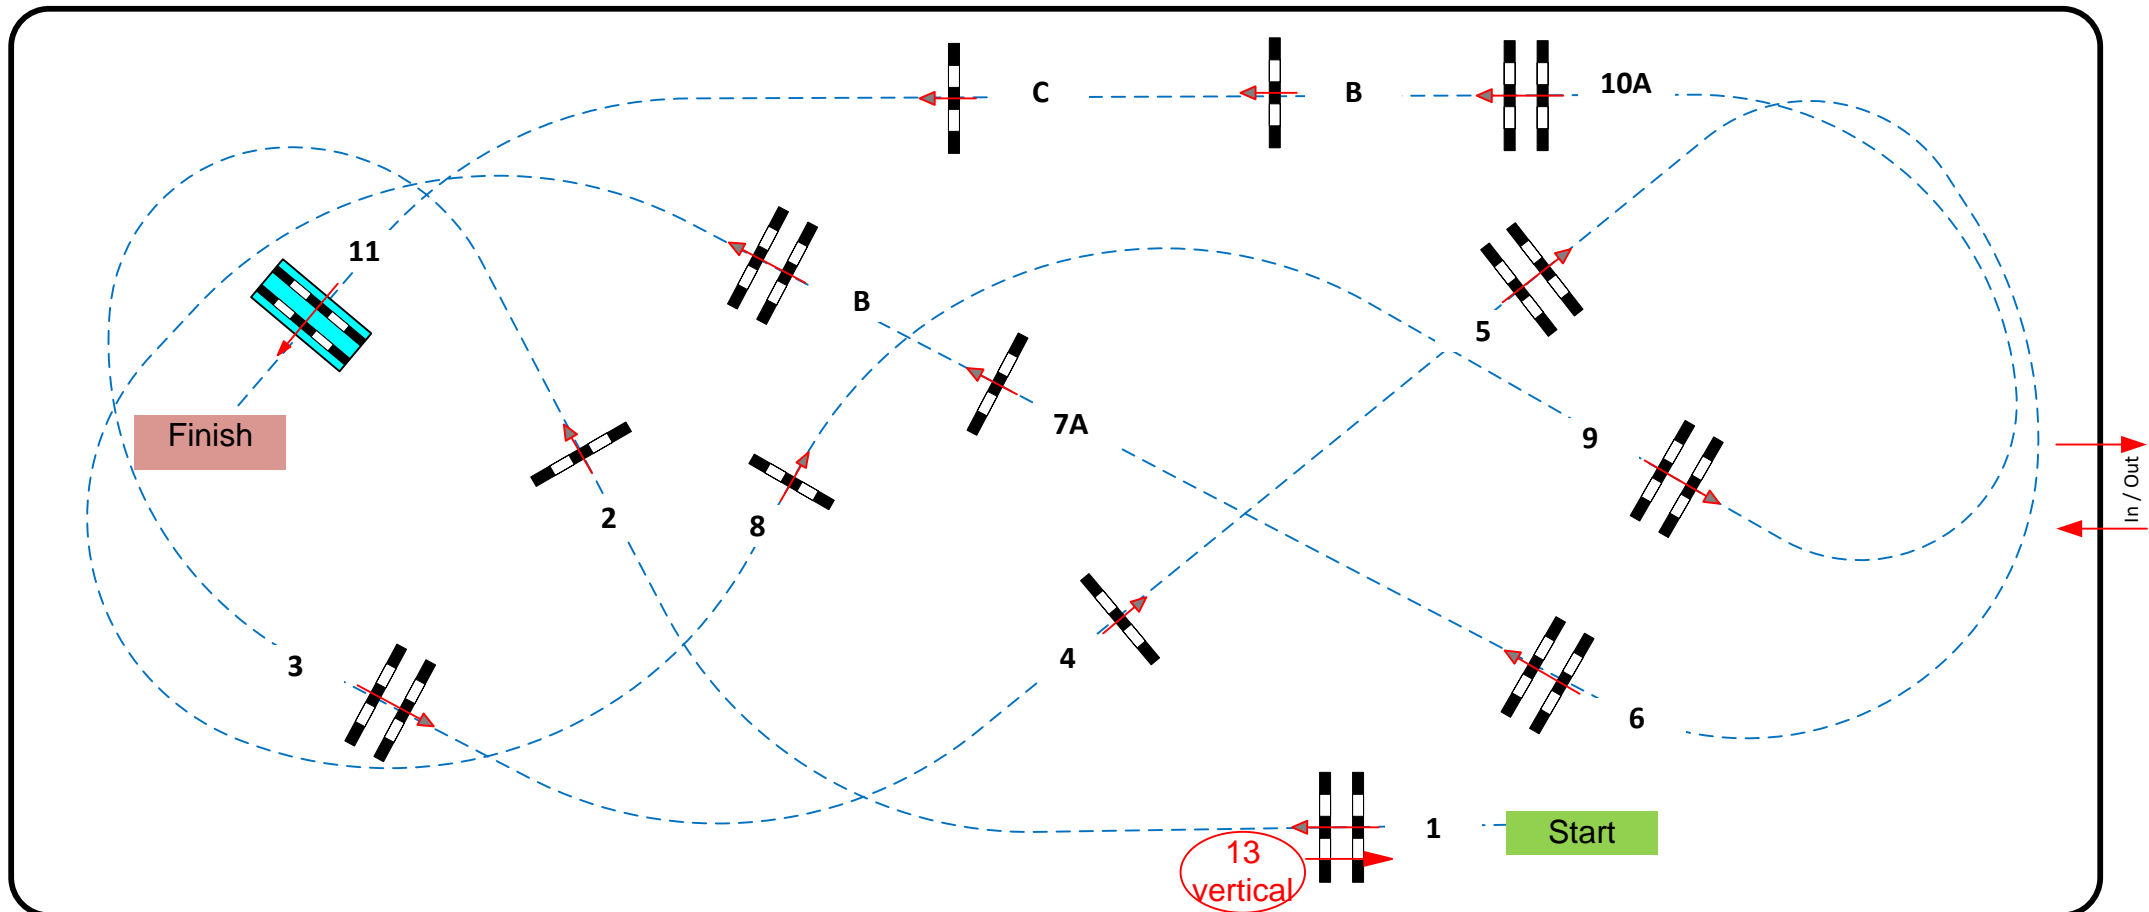

CSI *** / * / YH Zwolle

CSI Young Horses

Competition with jump-off

zaterdag 20 oktober 2018

Table: A

Speed: 350 m/min

Obstacles: 11

Jump off: **10B - 11 - 8 - 7AB - 3 - 13**

Length: 420 m

Efforts: 14

Length: 250 m

FEI RG / Art. 238.2.2

Time allowed: 72 sec

Time allowed: 43 sec

Height: 1,30 / 1,35 m

Time limit: 144 sec

Time limit: 86 sec

33x76

Course design: Henk Linders Assistant: Martin Jansman, Sjack Meulemans, Willem Schepers

JURY