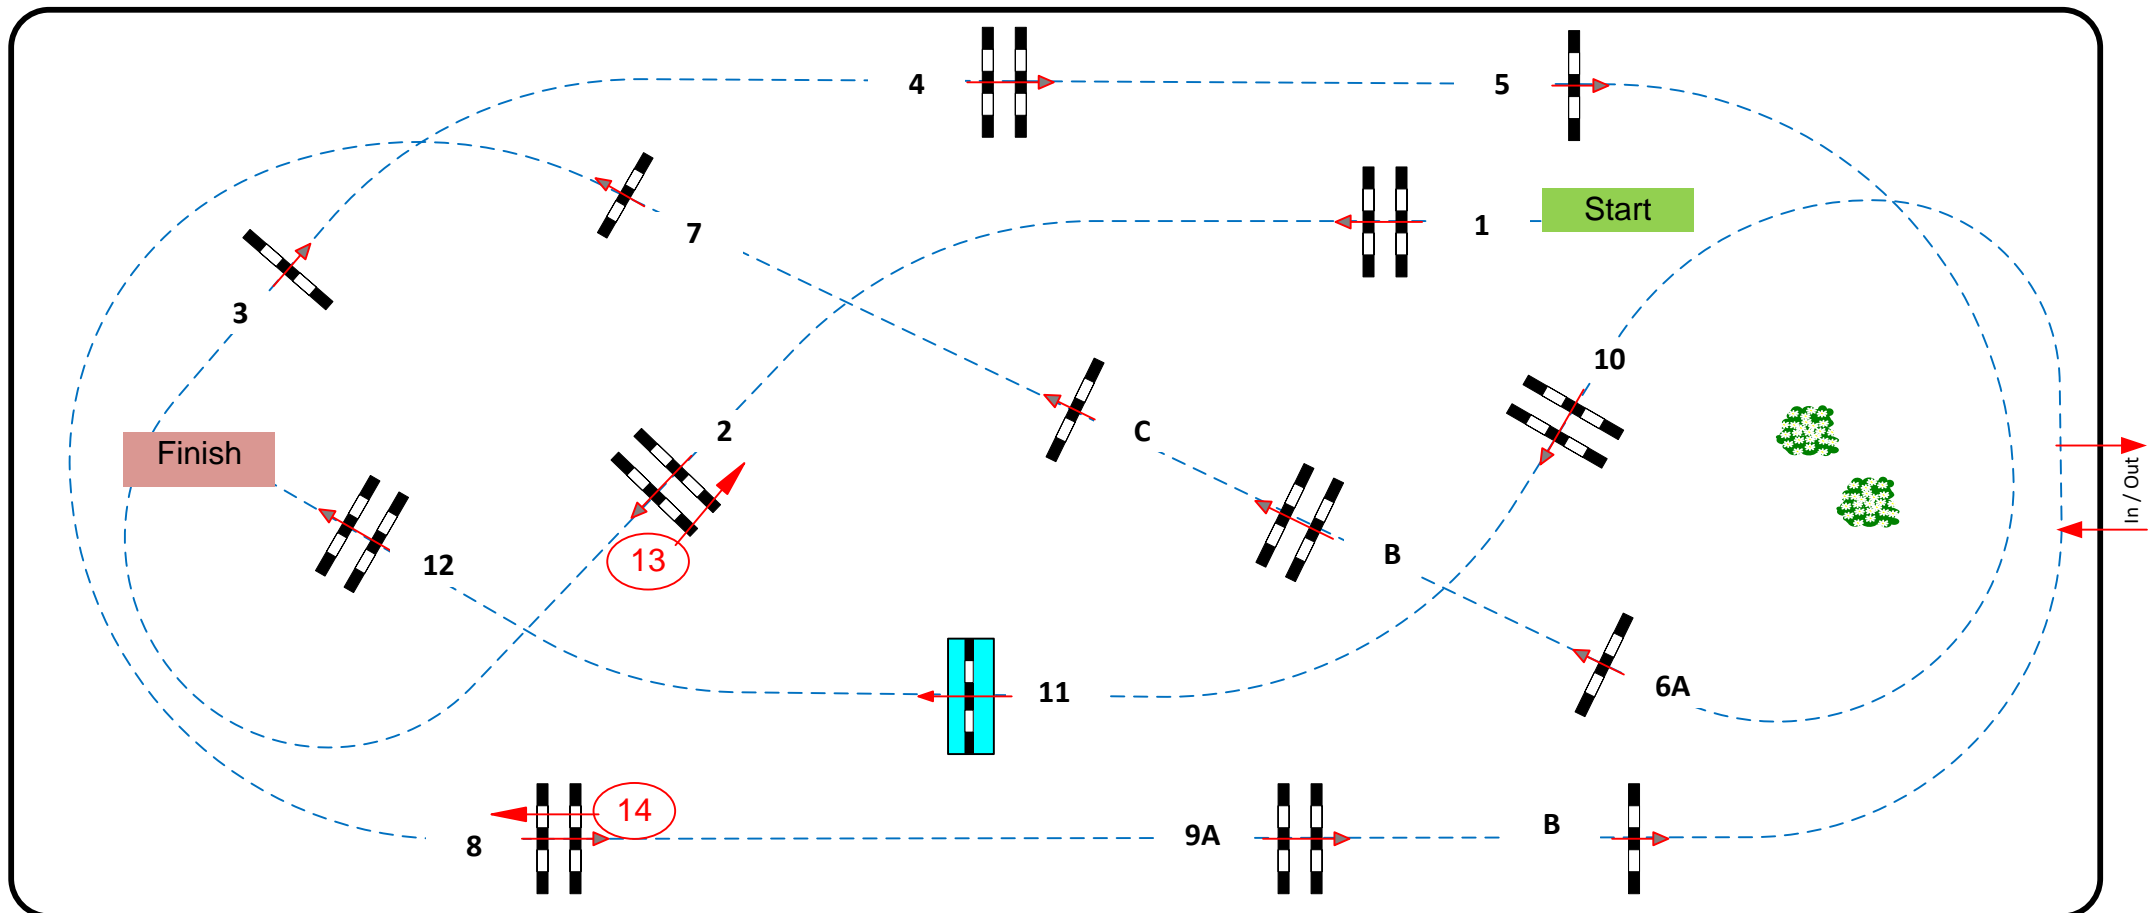

Length: 390 m

Efforts: 15

Length: 270 m

FEI RG / Art. 238.2.2

Time allowed: 67 sec

Time allowed: 47 sec

Height: 1,45 m

Time limit: 134 sec

Time limit: 94 sec

33x76

Course design: Henk Linders Assistant: Martin Jansman, Sjack Meulemans, Willem Schepers

JURY