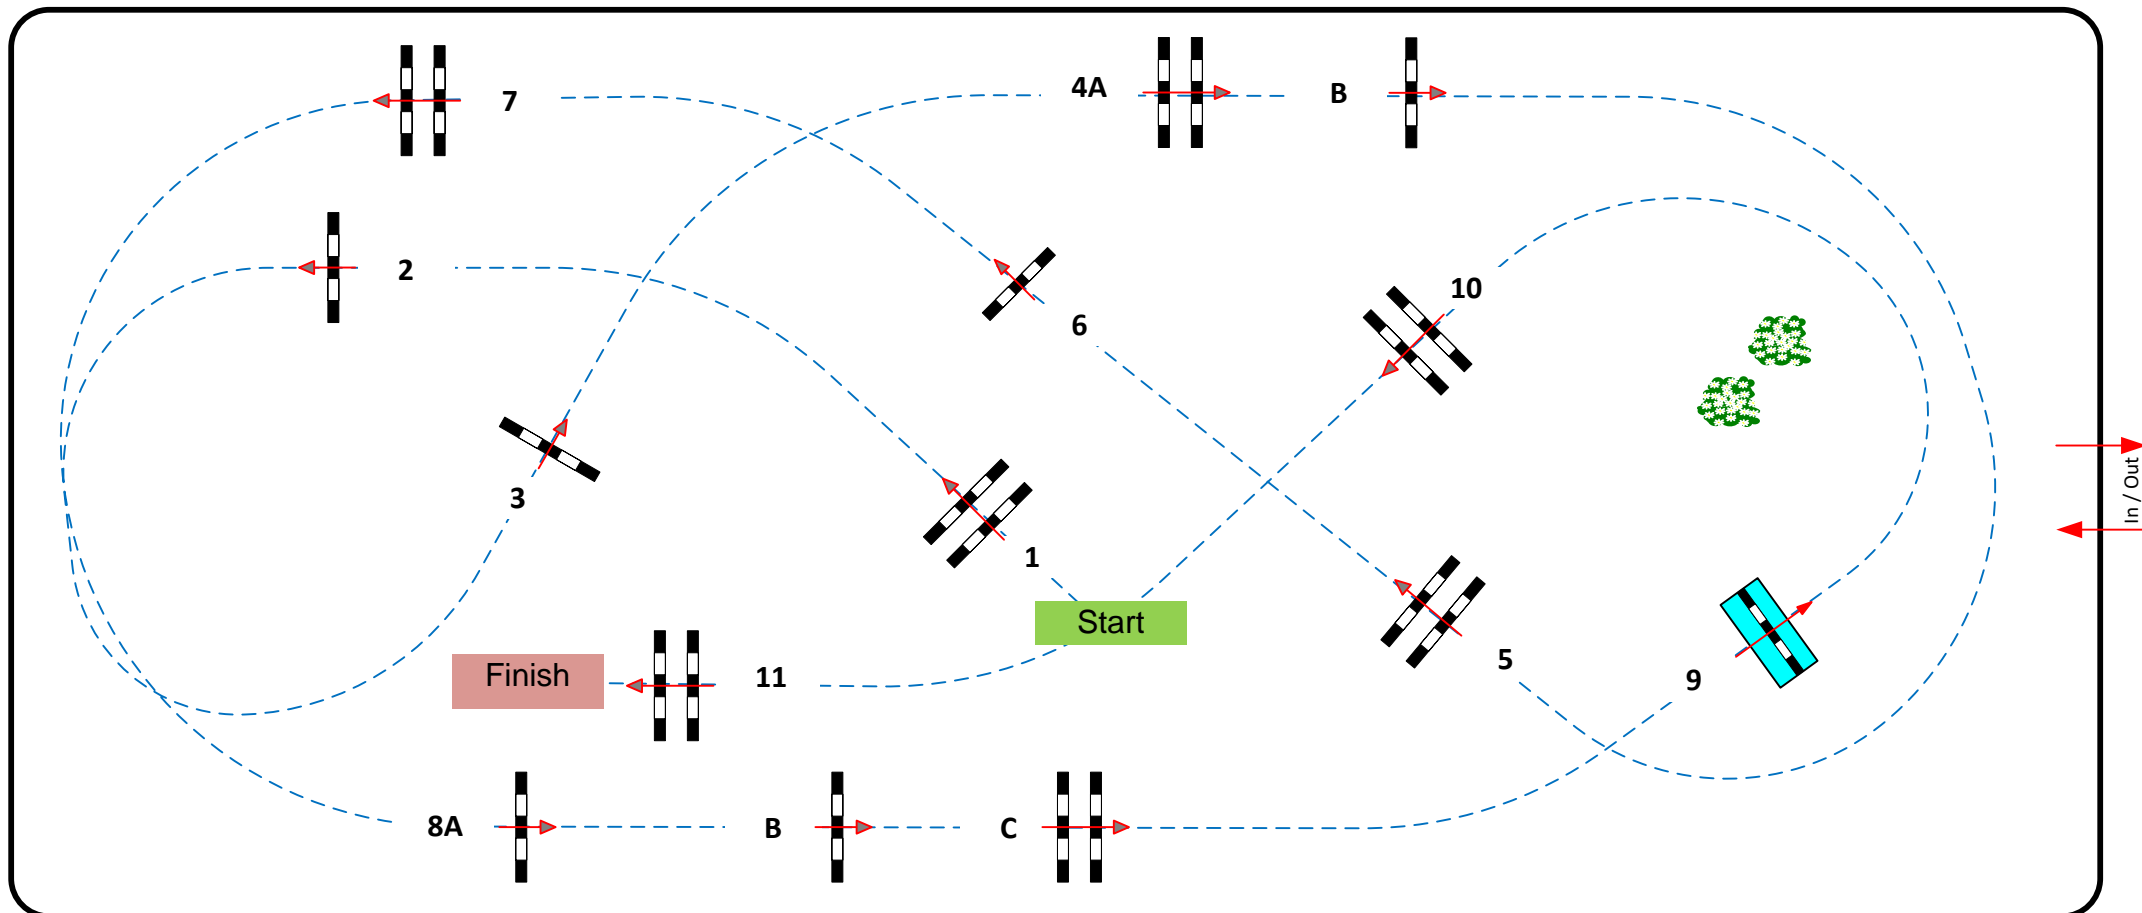

Length: 370 m

Efforts: 14

Length: 260 m

FEI RG / Art. 238.2.2

Time allowed: 64 sec

Time allowed: 45 sec

Height: 1,40 m

Time limit: 128 sec

Time limit: 90 sec

33x76

Course design: Henk Linders Assistant: Martin Jansman, Sjack Meulemans, Willem Schepers

JURY