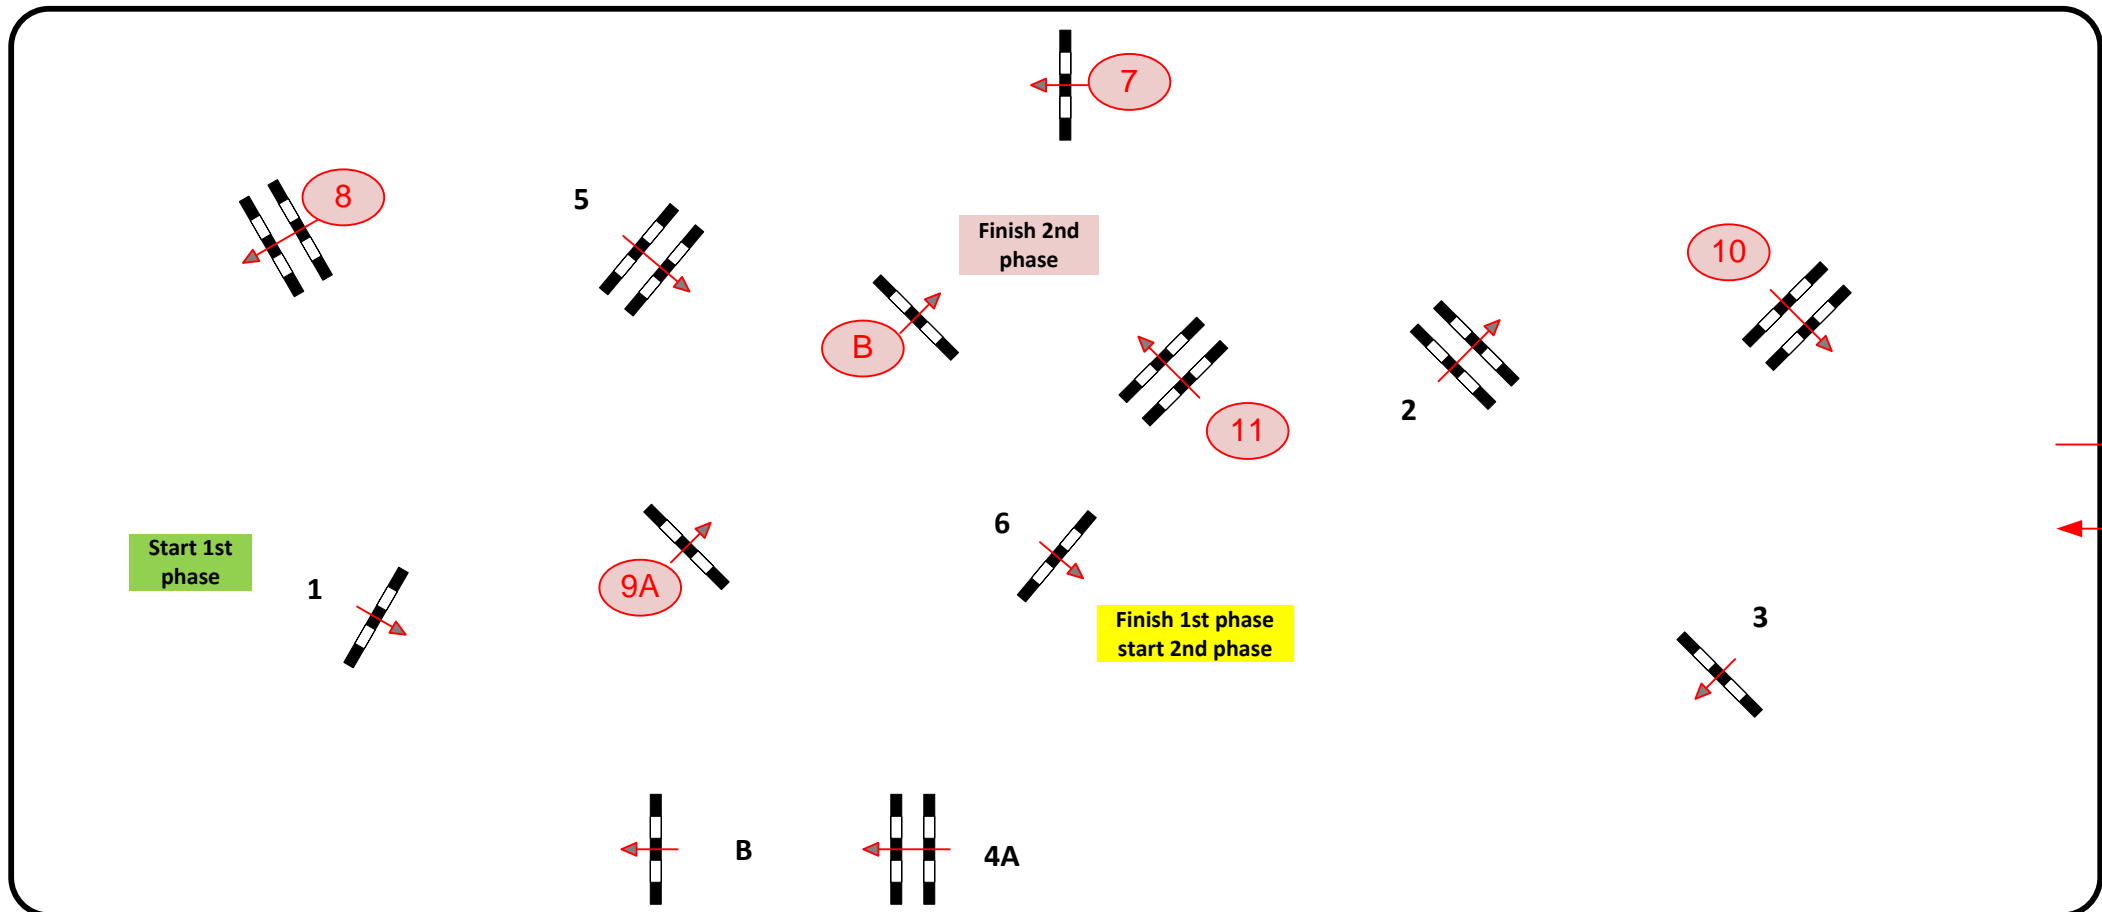

CSI *** / * / YH Zwolle

CSI* Big Tour

Competition in two Phases special

donderdag 18 oktober 2018

Table: A

Speed: 350 m/min

1st Phase: 1 - 6

2nd Phase: 7 - 11

Length: 220 m

Efforts: 7

Length: 230 m

FEI RG / Art. 274.5.6

Time allowed: 38 sec

Time allowed: 40 sec

Height: 1,35 m

Time limit: 76 sec

Time limit: 80 sec