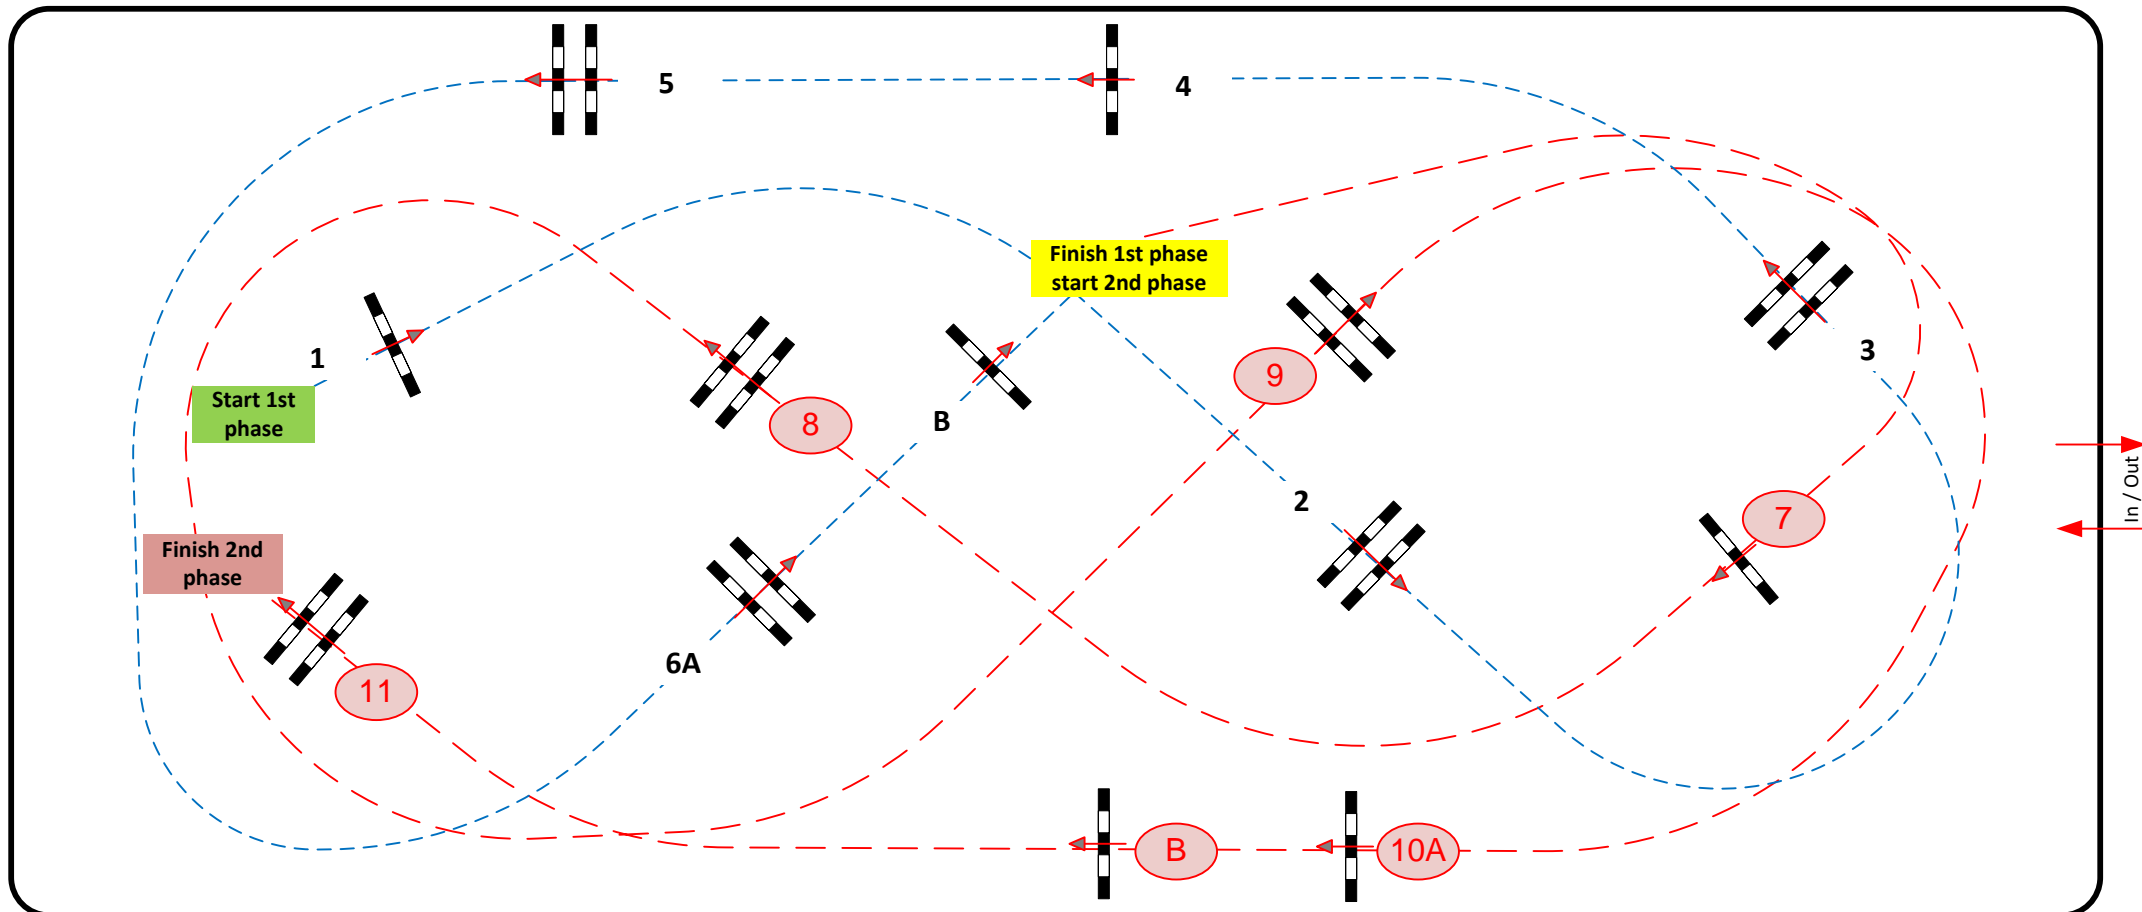

Length: 220 m

Efforts: 7

Length: 260 m

FEI RG / Art. 274.5.6

Time allowed: 38 sec

Time allowed: 45 sec

Height: 1,30 / 1,35 m

Time limit: 76 sec

Time limit: 90 sec

33x76

Course design: Henk Linders Assistant: Martin Jansman, Sjack Meulemans, Willem Schepers

JURY