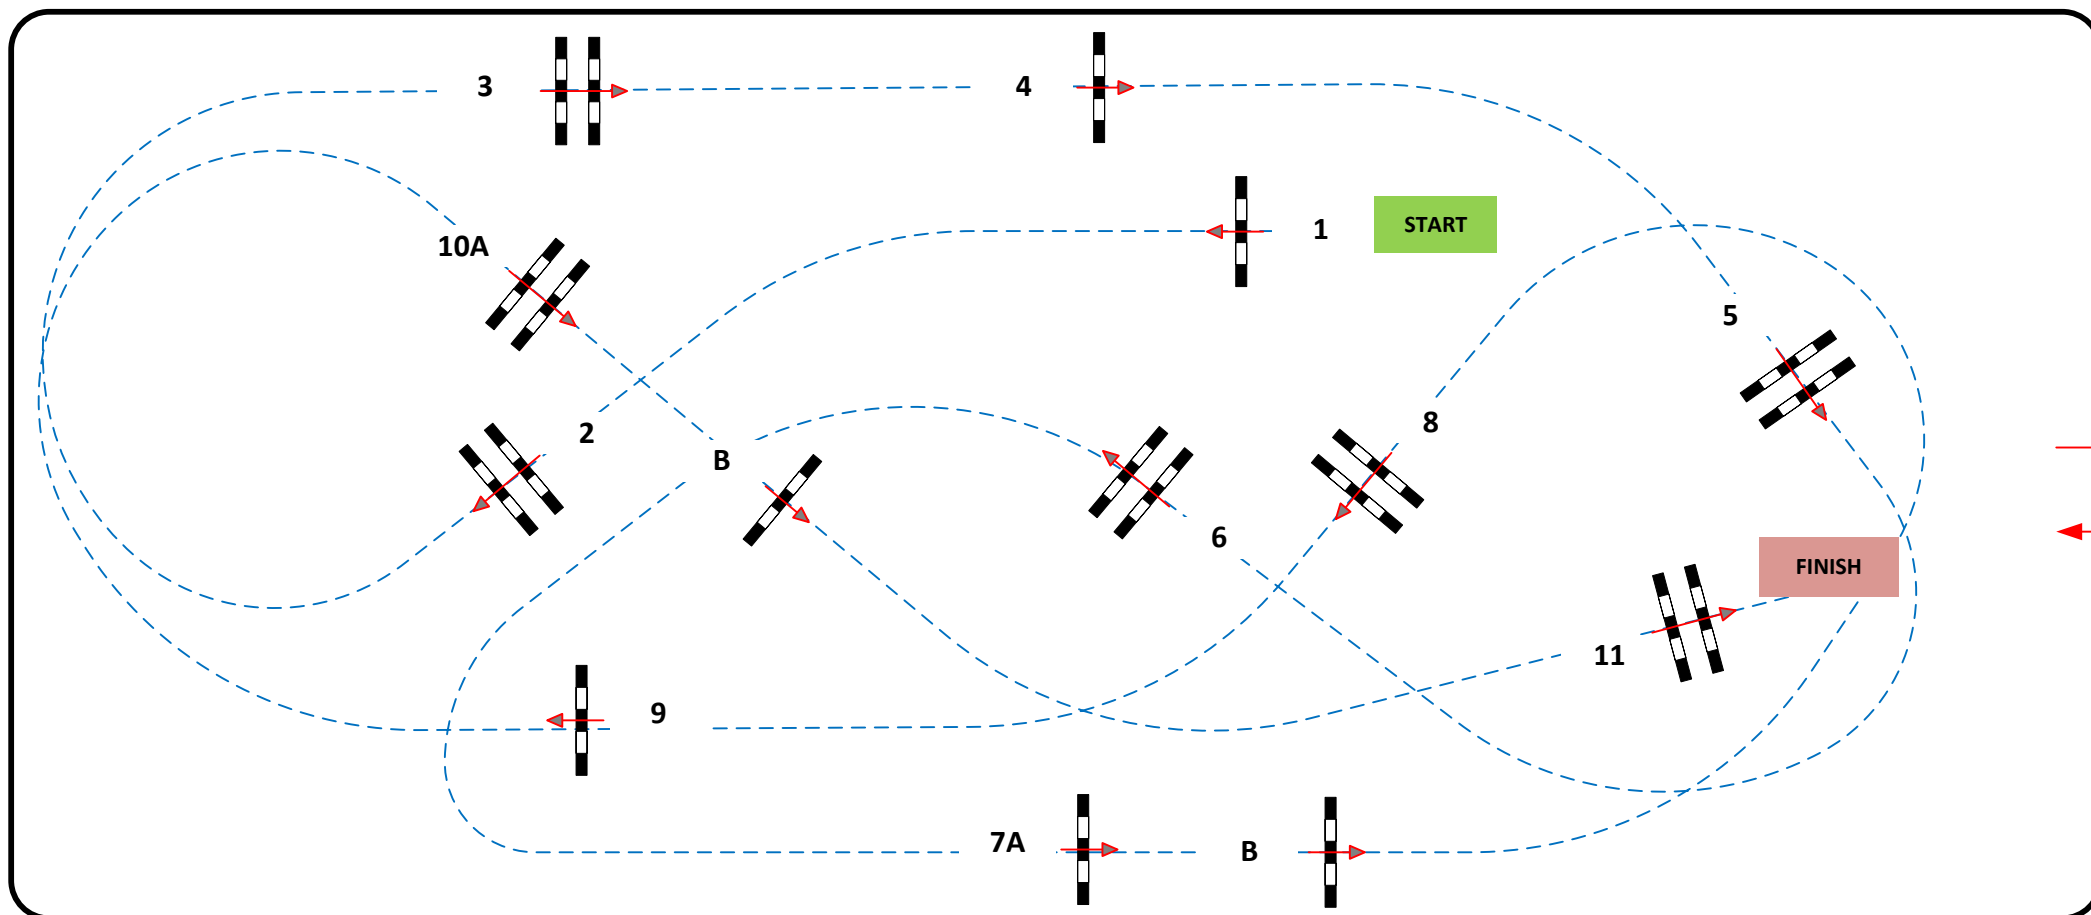

CSI *** / * / YH Zwolle

CSI*** Small tour

Competition against the clock

donderdag 18 oktober 2018

Table: A

Speed: 350 m/min

Obstacles: 11

Length: 410 m

Efforts: 13

FEI RG / Art. 238.2.1

Time allowed: 71 sec

Height: 1,35 / 1,40 m

Time limit: 142 sec

33x76

Course design: Henk Linders Assistant: Martin Jansman, Sjack Meulemans, Willem Schepers

JURY