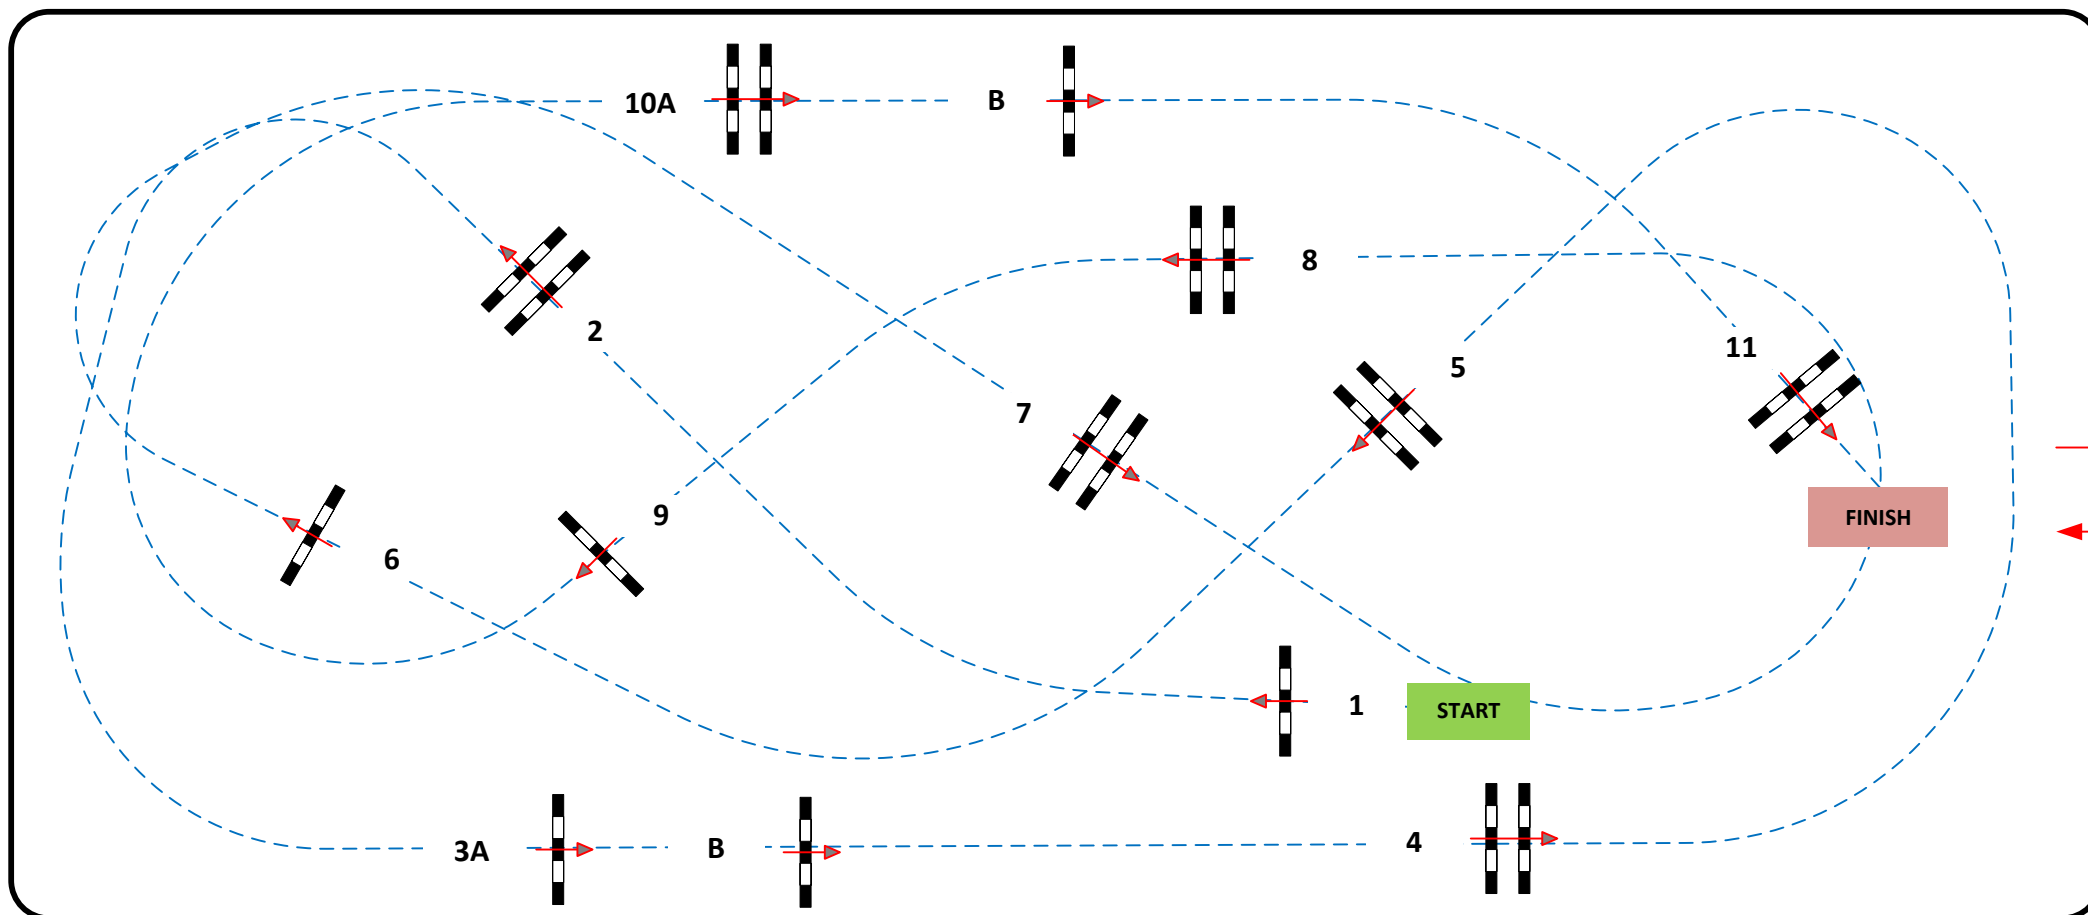

# CSI \*\*\* / \* / YH Zwolle

CSI\*\*\* Medium tour

Competition against the clock

donderdag 18 oktober 2018

Table: A

Speed: 350 m/min

Obstacles: 11

Length: 440 m

Efforts: 13

FEI RG / Art. 238.2.1

Time allowed: 76 sec

Height: 1,40/1,45 m

Time limit: 152 sec

In / Out

33x76

Course design: Henk Linders Assistant: Martin Jansman, Sjack Meulemans, Willem Schepers