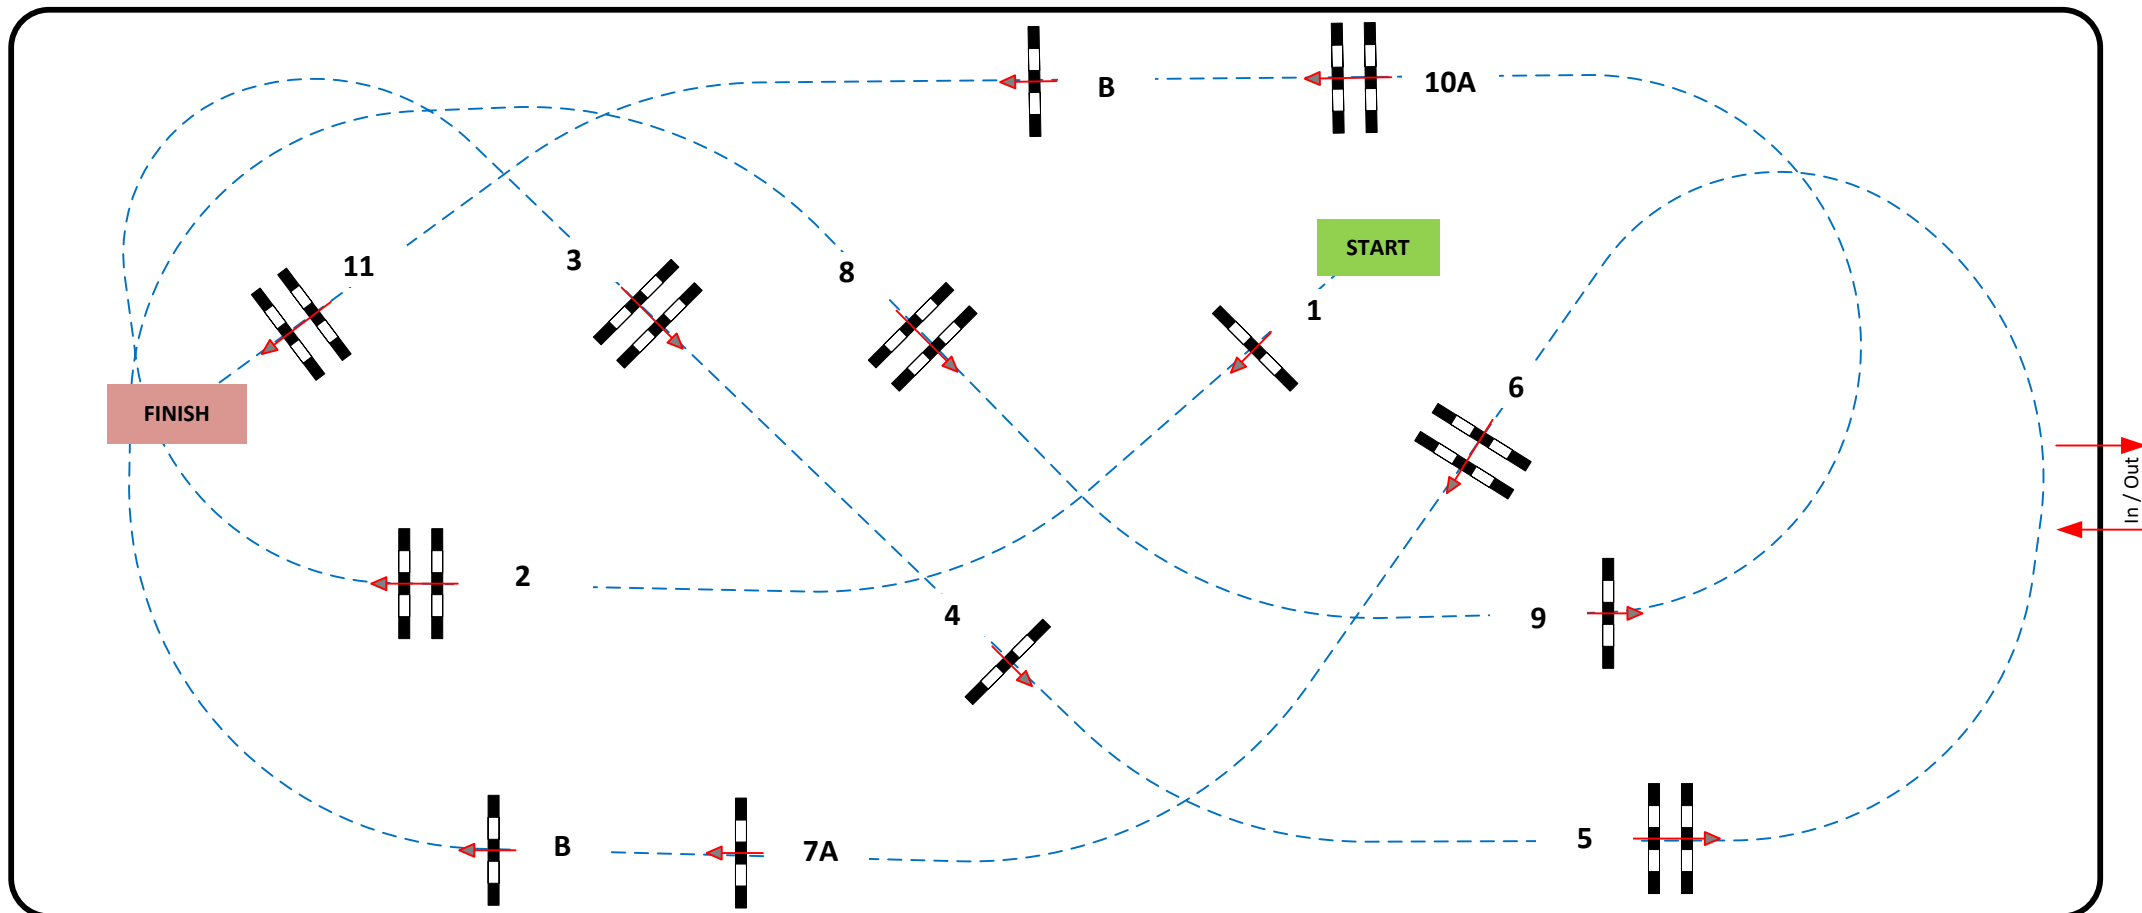

# CSI \*\*\* / \* / YH Zwolle

CSI\*\*\* Big tour

Competition against the clock

donderdag 18 oktober 2018

Table: A

Speed: 350 m/min

Obstacles: 11

Length: 400 m

Efforts: 13

FEI RG / Art. 238.2.1

Time allowed: 69 sec

Height: 1,50 m

Time limit: 138 sec

33x76

Course design: Henk Linders Assistant: Martin Jansman, Sjack Meulemans, Willem Schepers

JURY