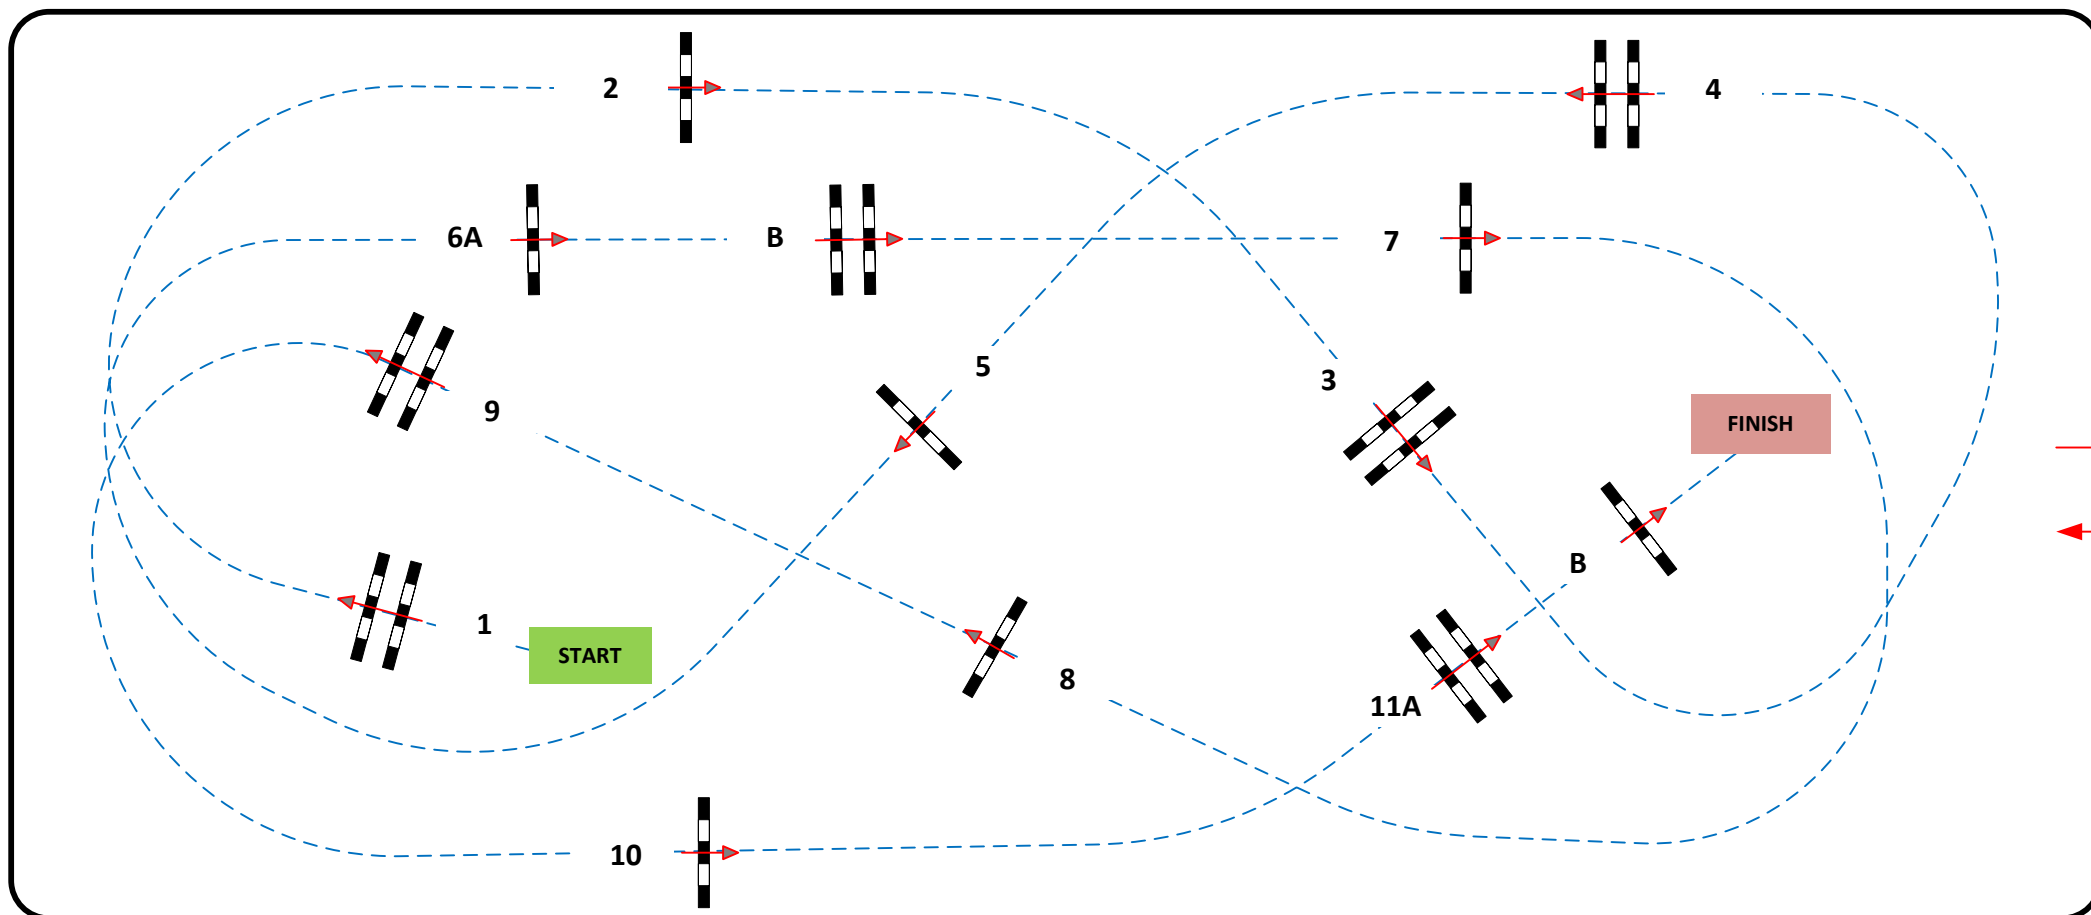

# CSI \*\*\* / \* / YH Zwolle

CSI Young Horses

Competition against the clock

vrijdag 19 oktober 2018

Table: A

Speed: 350 m/min

Obstacles: 11

Length: 420 m

Efforts: 13

FEI RG / Art. 238.2.1

Time allowed: 72 sec

Height: 1,30 / 1,35 m

Time limit: 144 sec

33x76

Course design: Henk Linders Assistant: Martin Jansman, Sjack Meulemans, Willem Schepers

JURY