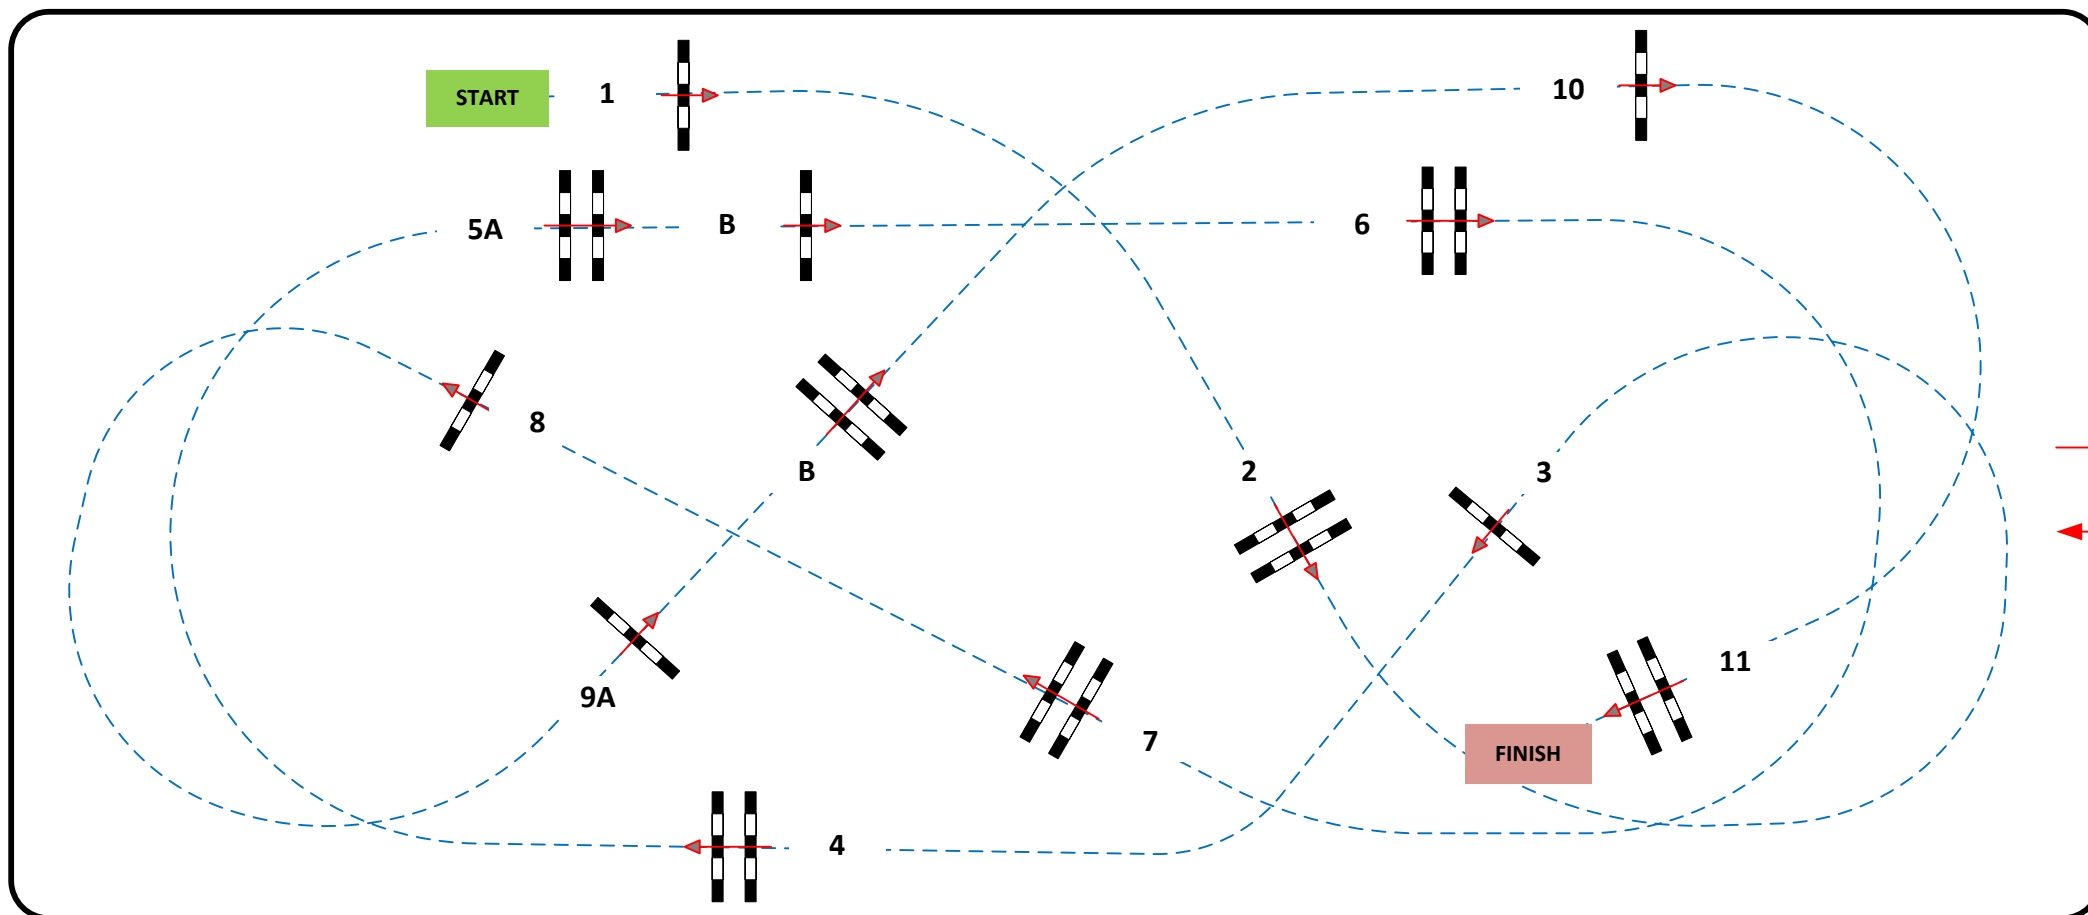

CSI *** / * / YH Zwolle

CSI* Small Tour

Competition against the clock

vrijdag 19 oktober 2018

Table: A

Speed: 350 m/min

Obstacles: 11

Length: 430 m

Efforts: 13

FEI RG / Art. 238.2.1

Time allowed: 74 sec

Height: 1,25 m

Time limit: 148 sec

33x76

Course design: Henk Linders Assistant: Martin Jansman, Sjack Meulemans, Willem Schepers

JURY